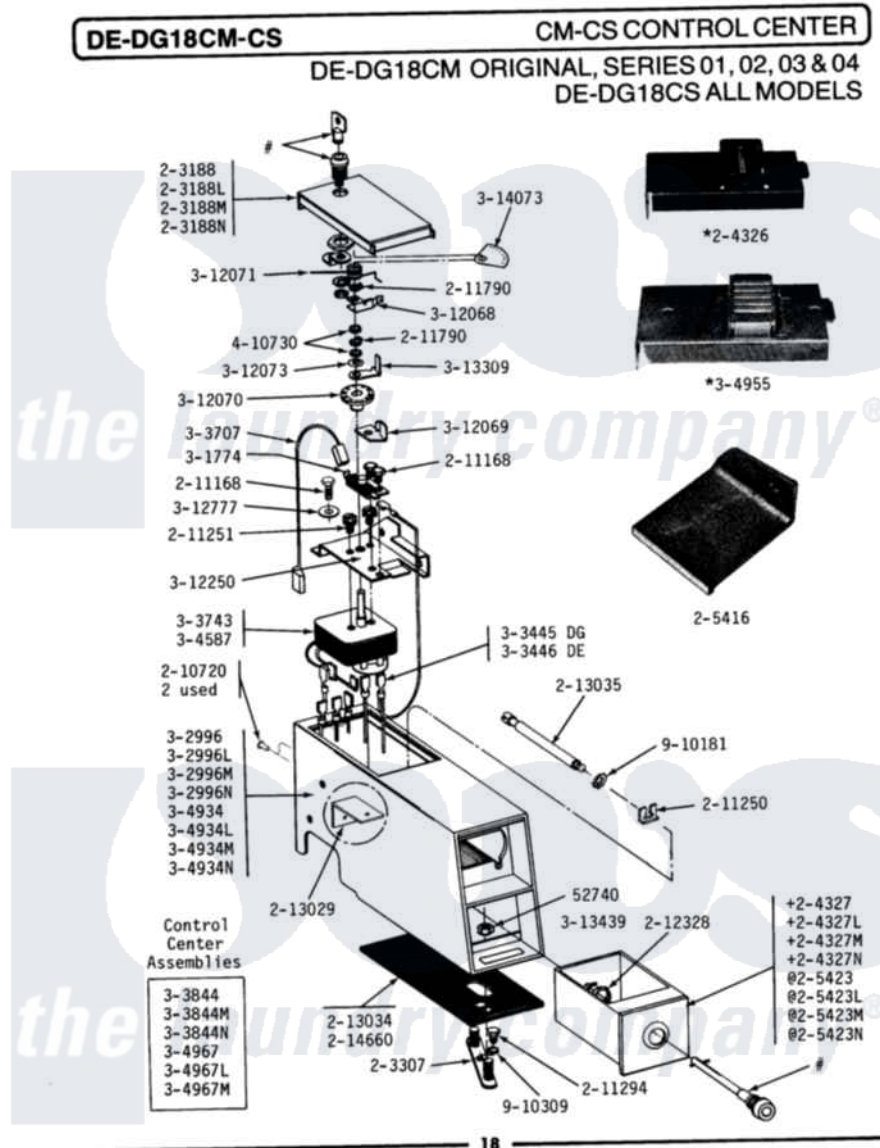

Maytag DG18CM 06 - CM CONTROL CENTER

Maytag [Residential Maytag DG18CM Dryer Parts](#) Parts Diagram 06 - CM CONTROL CENTER
 Click on the part number to view part

Item	Original Part Number	Replaced By	Status	Part Description
001	Y052740	62739		Nut, Lock
002	203188		Not Available	TIMER ACCESS DOOR (WHT)
003	203188L		Not Available	ACCESS DOOR-ALMOND
004	203188M		Not Available	ACCESS DOOR-HARVEST WHEAT
005	NLA		Not Available	MTG. STRAP---NA
006	NLA		Not Available	COIN DROP ASSEMBLY
007	NLA		Not Available	COIN BOX-WHITE---NA
008	NLA		Not Available	COIN BOX-ALMOND
009	NLA		Not Available	COIN BOX - HARVEST WHEAT
010	205416			Guard For Coin Box
011	205423	208883		Coin Box K
012	205423L	208883		Coin Box K
013	205423M	208883		Coin Box K
014	210720			Rivet, Bearing To Tumbler Frnt