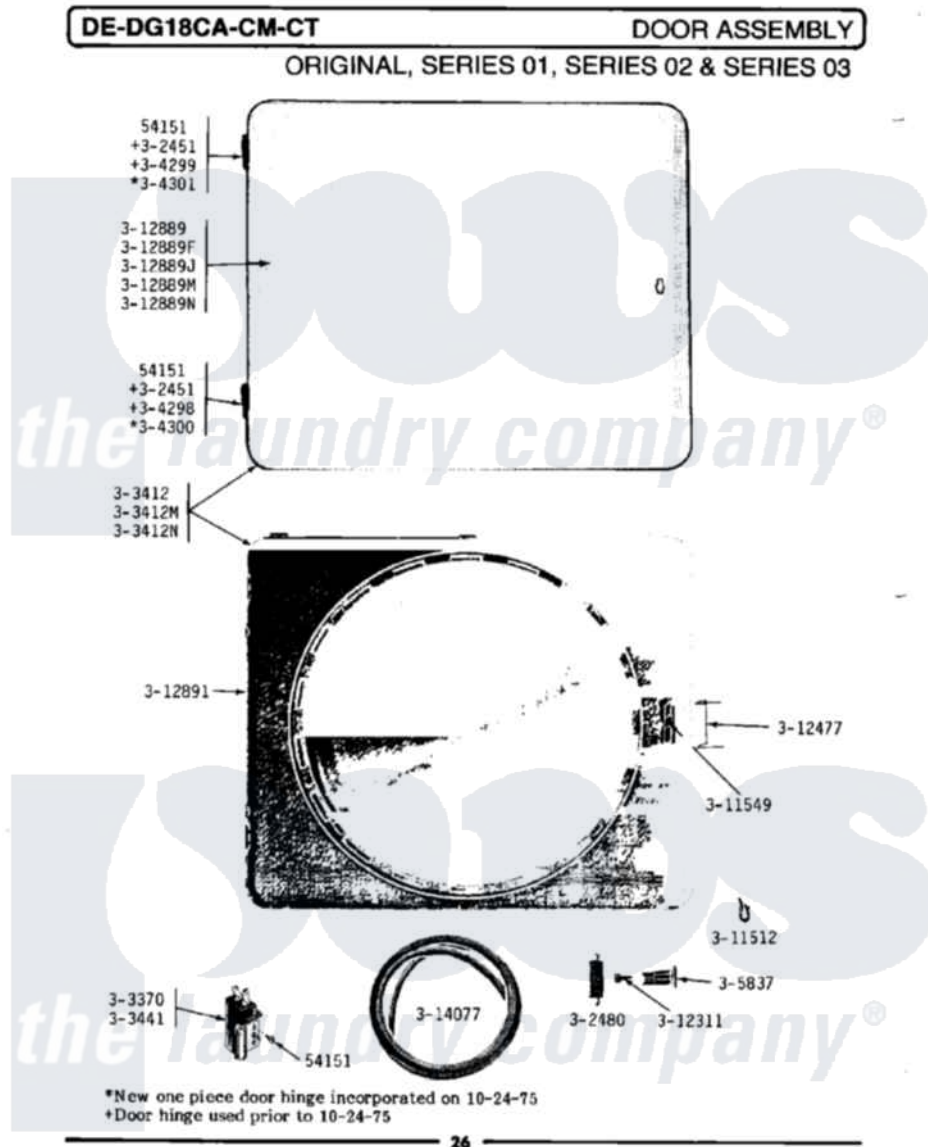

Maytag DG18CM 08 - DOOR ASSEMBLY

Maytag Residential Maytag DG18CM Dryer Parts Parts Diagram 08 - DOOR ASSEMBLY
Click on the part number to view part

Item	Original Part Number	Replaced By	Status	Part Description
001	NLA		Not Available	SCREW, No.4-40 X 1/4
002	NLA		Not Available	HINGE ASSEMBLY---N
003	NLA		Not Available	LATCH
004	NLA		Not Available	DOOR COMPLETE-WHITE
005	NLA		Not Available	DOOR COMPLETE-HARVEST WHEAT
006	Y303441		Not Available	DOOR SWITCH
007	Y304298			Hinge - Lower
008	NLA		Not Available	HINGE - UPPER
009	NLA		Not Available	HINGE - LOWER
010	NLA		Not Available	HINGE - UPPER
011	NLA		Not Available	KNOB AND SCREW
012	NLA		Not Available	FASTENER
013	NLA		Not Available	WIRE CLIP
014	NLA		Not Available	SCREW---NA
015	NLA		Not Available	MAGNETIC LATCH RETAINER

016	NLA	Not Available	DOOR PANEL-WHITE
017	NLA	Not Available	DOOR PANEL-HAVEST WHEAT
018	Y312891	Not Available	DOOR LINER - INNER HALF
019	314077		Door Seal