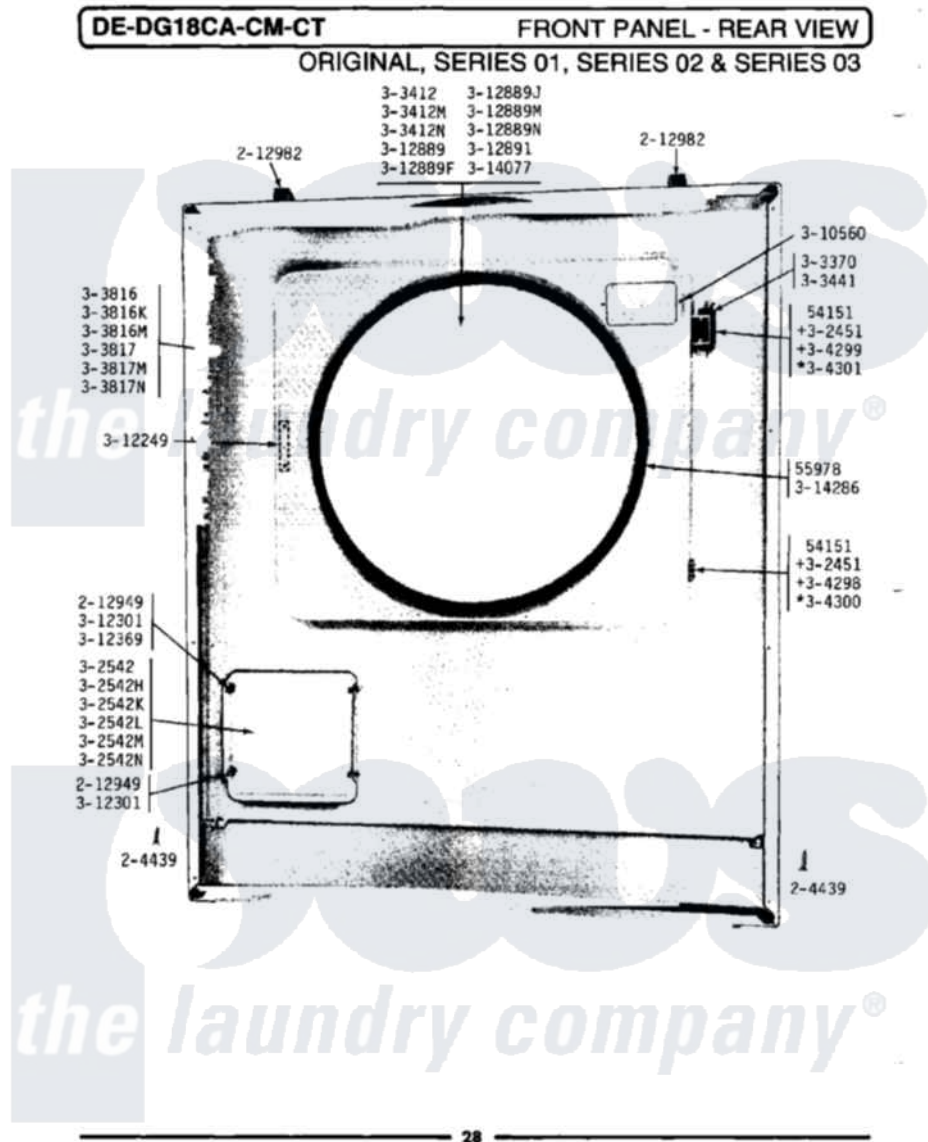

Maytag DG18CM 09 - FRONT PANEL-REAR VIEW

Maytag Residential Maytag DG18CM Dryer Parts Parts Diagram 09 - FRONT PANEL-REAR VIEW
 Click on the part number to view part

Item	Original Part Number	Replaced By	Status	Part Description
001	NLA		Not Available	SCREW, No.4-40 X 1/4
002	Y055978			Rubber Adhesive, 2 Oz Tube
003	204439			Screw And Fstner Assembly
004	212949	22001866		Screw, Relay
005	212982	22001650		Fastener, Spring
006	NLA		Not Available	HINGE ASSEMBLY----N
007	NLA		Not Available	ACCESS DOOR (WHITE)
008	NLA		Not Available	ACCESS DOOR-ALMOND
009	NLA		Not Available	DOOR COMPLETE-WHITE
010	NLA		Not Available	DOOR COMPLETE-HARVEST WHEAT
011	Y303441		Not Available	DOOR SWITCH
012	NLA		Not Available	FRONT PANEL-WHITE
013	NLA		Not Available	FRONT PANEL-HARVEST WHEAT
014	Y304298			Hinge - Lower
015	NLA		Not Available	HINGE - UPPER

016	NLA	Not Available	HINGE - LOWER
017	NLA	Not Available	HINGE - UPPER
018	310560	74004005	Screw, 6-32 X 5/16"
019	NLA	Not Available	STRIKE PLATE
020	NLA	Not Available	BUSHING FOR ACCESS STUD
021	312369		Sleeve, Access Panel Stud Part Not Used
022	NLA	Not Available	DOOR PANEL-WHITE
023	NLA	Not Available	DOOR PANEL-WHITE
024	NLA	Not Available	DOOR PANEL-HAVEST WHEAT
025	Y312891	Not Available	DOOR LINER - INNER HALF
026	Y313340		LABEL, LINT SCREEN INSTRUCTION
027	Y313927		INSTRUCTION LABEL
028	314077		Door Seal
029	NLA	Not Available	GAS IGNITION LABEL
030	314286		Seal For Front Panel