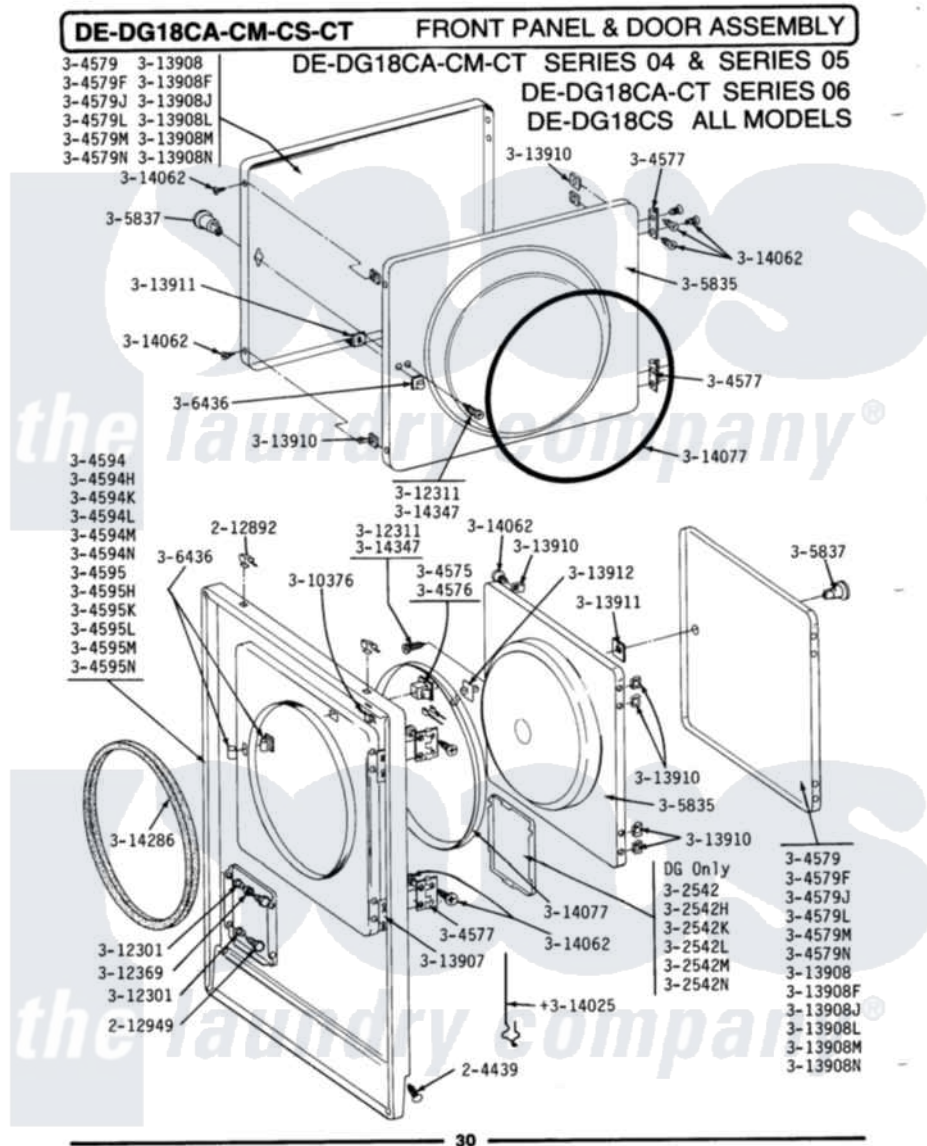

Maytag DG18CM 10 - FRONT PANEL & DOOR ASSEMBLY

Maytag Residential Maytag DG18CM Dryer Parts Parts Diagram 10 - FRONT PANEL & DOOR ASSEMBLY
 Click on the part number to view part

Item	Original Part Number	Replaced By	Status	Part Description
001	204439			Screw And Fstner Assembly
002	212949	22001866		Screw, Relay
003	212982	22001650		Fastener, Spring
004	NLA		Not Available	ACCESS DOOR (WHITE)
005	NLA		Not Available	ACCESS DOOR-ALMOND
006	NLA		Not Available	ACCESS DOOR-HARVEST WHEAT
007	Y304575	W10169313		Switch-Dor
008	Y304577	33001230		Hinge, Door
009	Y304579			DOOR (WHT)
010	NLA		Not Available	DOOR-ALMOND
011	NLA		Not Available	DOOR-HARVEST WHEAT
012	NLA		Not Available	FRONT PANEL-WHITE
013	NLA		Not Available	FRONT PANEL-ALMOND
014	NLA		Not Available	FRONT PANEL-HARVEST WHEAT
015	NLA		Not Available	INNER DOOR WITH KNOB &

015	NLA	Not Available	SCRE
016	NLA	Not Available	KNOB AND SCREW
017	306436		Door Latch Kit--W
018	Y310376		Clip, Door Switch Harness
019	NLA	Not Available	BUSHING FOR ACCESS STUD
020	NLA	Not Available	SCREW----NA
021	312369		Sleeve, Access Panel Stud Part Not Used
022	Y313340		LABEL, LINT SCREEN INSTRUCTION
023	Y313907		Fastener, Twin
024	Y313908		DOOR PANEL-WHITE
025	NLA	Not Available	DOOR PANEL-ALMOND
026	NLA	Not Available	DOOR PANEL-HARVEST WHEAT
027	Y313910		Clip, Door Liner To Outer Panel
028	Y313911		Door Strike Retainer
029	Y313927		INSTRUCTION LABEL
030	Y314025		Latch For Access Door
031	Y314062		Screw, Door Hinge And Panel
032	314077		Door Seal
033	NLA	Not Available	GAS IGNITION LABEL
034	314286		Seal For Front Panel
035	NLA	Not Available	SCREW FOR DOOR KNOB----NA