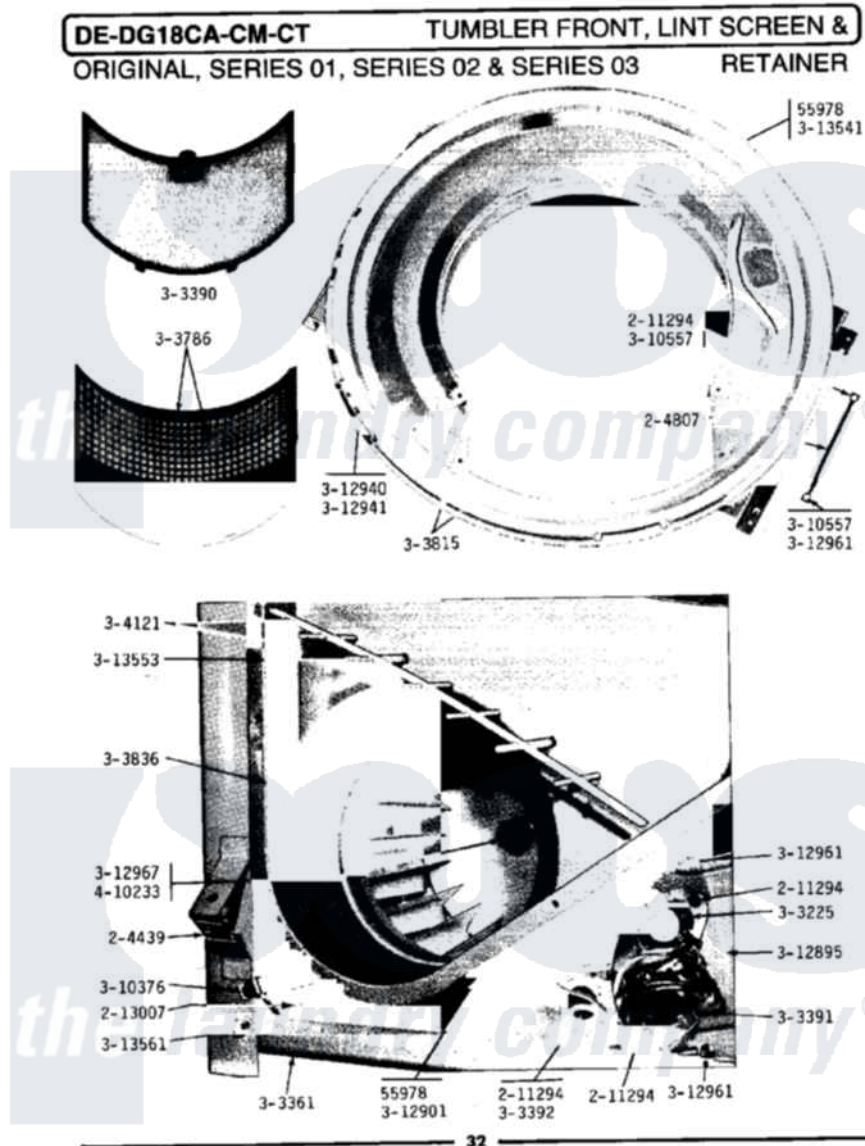

Maytag DG18CM 11 - TUMBLER FRONT, LINT SCREEN & RETAINER

Maytag Residential Maytag DG18CM Dryer Parts Parts Diagram 11 - TUMBLER FRONT, LINT SCREEN & RETAINER
 Click on the part number to view part

Item	Original Part Number	Replaced By	Status	Part Description
001	Y055978			Rubber Adhesive, 2 Oz Tube
002	204439			Screw And Fstner Assembly
003	204807			Ground Wire, Supp. Plte To Top Cover
004	210720			Rivet, Bearing To Tumbler Fmt
005	211294	90767		Screw, 8A X 3/8 HeX Washer Head Tapping
006	213007			Xfor Cabinet See Cabinet, Back
007	Y303225			Thermostat, Permanent Press
008	Y303361		Not Available	BASE ASSY. (UPPER & LOWER)
009	Y303390		Not Available	LINT SCREEN
010	Y303391	33303391		Thermostat, Cycling
011	303392			Thermostat, Cycling
012	Y303786		Not Available	LINT SCREEN WITH RETAINER
013	Y303815	33001231		Front- Tumbler

014	Y303836		Blower Wheel Assembly And Clamp
015	NLA	Not Available	OUTLET GRID AND DUCT
016	Y304810	Not Available	OUTLET DUCT ASSEMBLY---S
017	Y310376		Clip, Door Switch Harness
018	310557		Washer
019	Y312895	Not Available	COVER FOR BLOWER---NA
020	Y312901		Seal, Housing Cover
021	312940	306508	Tumbler Bearing Kit ---W
022	312941	306508	Tumbler Bearing Kit ---W
023	Y312961	W10116751	Screw
024	Y312964	Not Available	OUTLET DUCT - OUTER HALF
025	312967		Clamp, Blower Housing
026	Y313541	33313541	Seal- Tumbler
027	NLA	Not Available	GRID FOR OUTLET DUCT
028	Y313561		Screw---NA
029	Y313795		Guide For Lint Screen
030	Y313796		Lint Seal
031	410233	9703438	Ring-Retrn