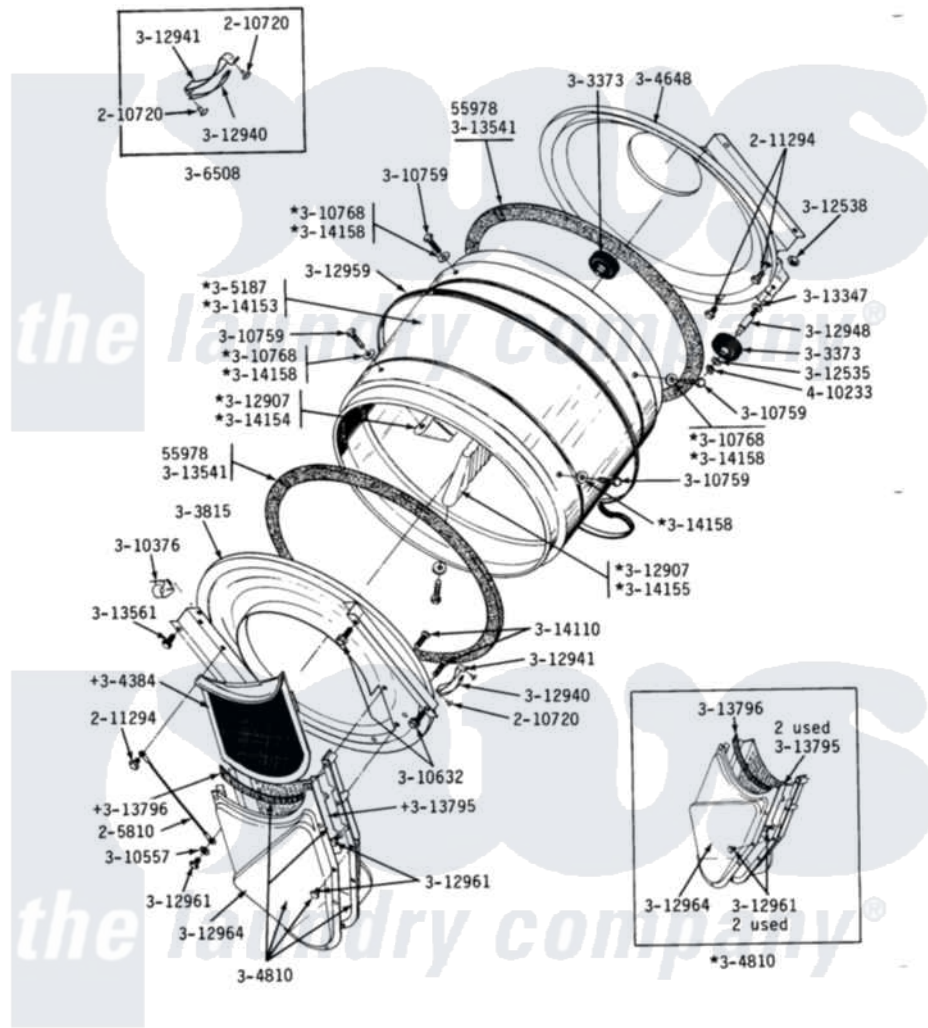

Maytag DG18CM 12 - LINT SCREEN, TUMBLER (FRONT & BACK)

DE-DG18CA-CM-CS-CT LINT SCREEN, TUMBLER, TUMBLER FRONT & TUMBLER BACK

34

Maytag Residential Maytag DG18CM Dryer Parts Parts Diagram 12 - LINT SCREEN, TUMBLER (FRONT & BACK)
Click on the part number to view part

Item	Original Part Number	Replaced By	Status	Part Description
001	Y053241			Set Screw, Motor Pulley
002	Y055978			Rubber Adhesive, 2 Oz Tube
003	205810			Wire, Ground
004	210720			Rivet, Bearing To Tumbler Frnt
005	211294	90767		Screw, 8A X 3/8 HeX Washer Head Tapping
006	Y303373	12001541		Drum Roller/Washer Assembly--W
007	Y303815	33001231		Front- Tumbler
008	Y304244			Motor Pulley With Set Screw
009	Y304384	33001003		Screen, Lint
010	Y304648	33001106		Back, Tumbler
011	Y304810		Not Available	OUTLET DUCT ASSEMBLY---S
012	Y305185	6-3051850		Pulley- MO
013	305187		Not Available	TUMBLER W/BAFFLES
014	306508			Tumbler Bearing Kit ---W

015	NLA	Not Available	SEAL
016	310557		Washer
017	Y310632	1163839	Screw
018	Y310759		Screw, Tumbler Baffles
019	NLA	Not Available	WASHER
020	312535		Washer, Vault Mounting Brk.
021	312538	33001443	Nut, Hex
022	Y312907		Tumbler Baffle
023	312940	306508	Tumbler Bearing Kit ---W
024	312941	306508	Tumbler Bearing Kit ---W
025	Y312948	6-3129480	Shaft- Tumbler
026	Y312959		Poly "V" Belt For Tumbler
027	Y312961	W10116751	Screw
028	Y312964	Not Available	OUTLET DUCT - OUTER HALF
029	Y313347	312535	Washer, Vault Mounting Brk.
030	Y313541	33313541	Seal- Tumbler
031	Y313561		Screw---NA
032	Y313795		Guide For Lint Screen
033	Y313796		Lint Seal
034	Y314110	33002917	Screw, No.10-16
035	Y314153	Not Available	TUMBLER No.
036	NLA	Not Available	TUMBLER BAFFLE - SHORT
037	314155	33001004	Baffle, Tall
038	314158		Washer, Baffle To Tumbler
039	410233	9703438	Ring-Retrn