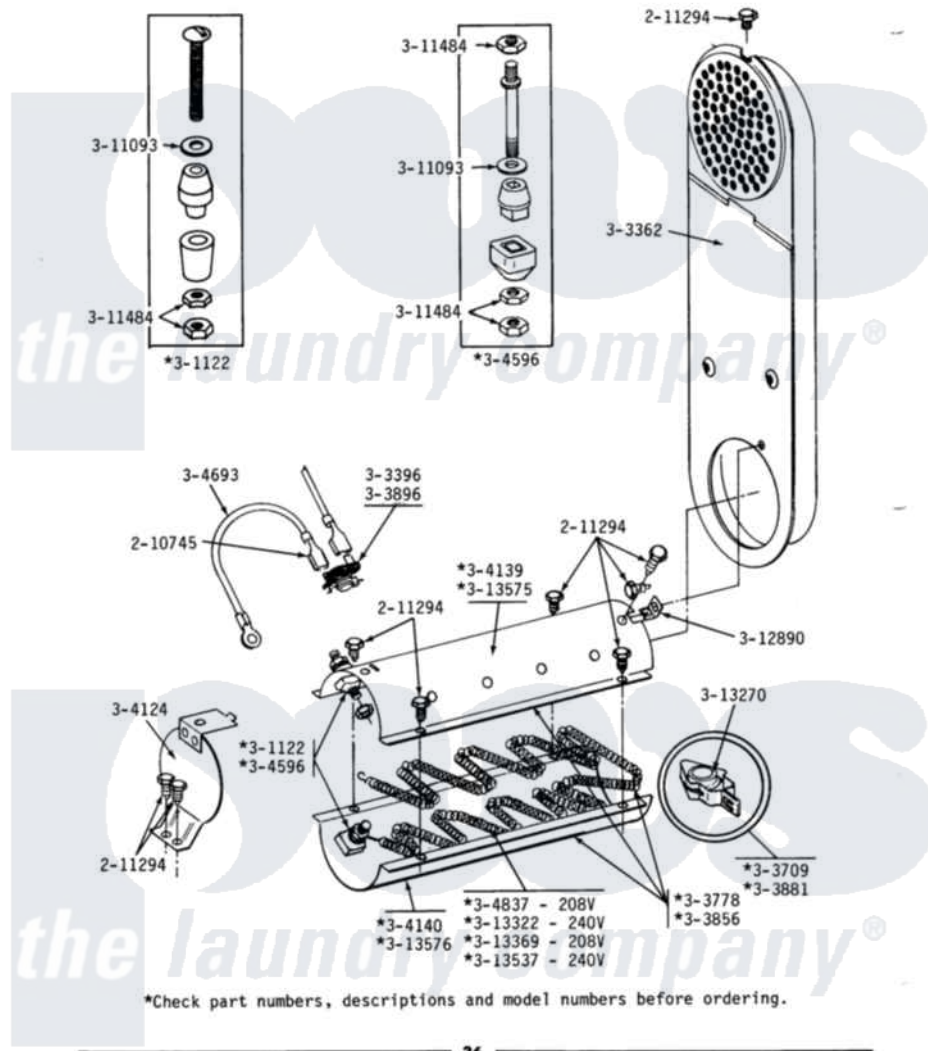

Maytag DG18CM 13 - INLET DUCT & HEATER ASSEMBLY

DE18CA-CM-CS-CT INLET DUCT & HEATER ASSEMBLY

Maytag Residential Maytag DG18CM Dryer Parts Parts Diagram 13 - INLET DUCT & HEATER ASSEMBLY
 Click on the part number to view part

| Item | Original Part Number | Replaced By | Status | Part Description |
|------|-------------------------|---------------------------|---------------|---|
| 001 | 210745 | | | Wire Terminal |
| 002 | 211294 | 90767 | | Screw, 8A X 3/8 HeX Washer Head Tapping |
| 003 | 301122 | Y304596 | | Terminal Insulator Assembly |
| 004 | Y303362 | | | Inlet Duct Assembly - DE |
| 005 | 303396 | | | Thermostat, Hi-Limit |
| 006 | 303709 | | | Clip And Insulator Assembly |
| 007 | Y303778 | | | Heater Assembly Complete |
| 008 | Y303856 | | Not Available | HEATER ASSY. COMPLETE (208V) |
| 009 | Y303881 | | | Clip And Insulator Assembly |
| 010 | 303896 | | | Hi-Limit Thermostat-Canada |
| 011 | 304124 | | Not Available | HEATER SHIELD |
| 012 | Y304596 | | | Terminal Insulator Assembly |
| 013 | Y304693 | | | Jumper Wire |
| 014 | Y304837 | W10116793 | | Element |
| 015 | 311093 | | | Washer, Terminal Connection |