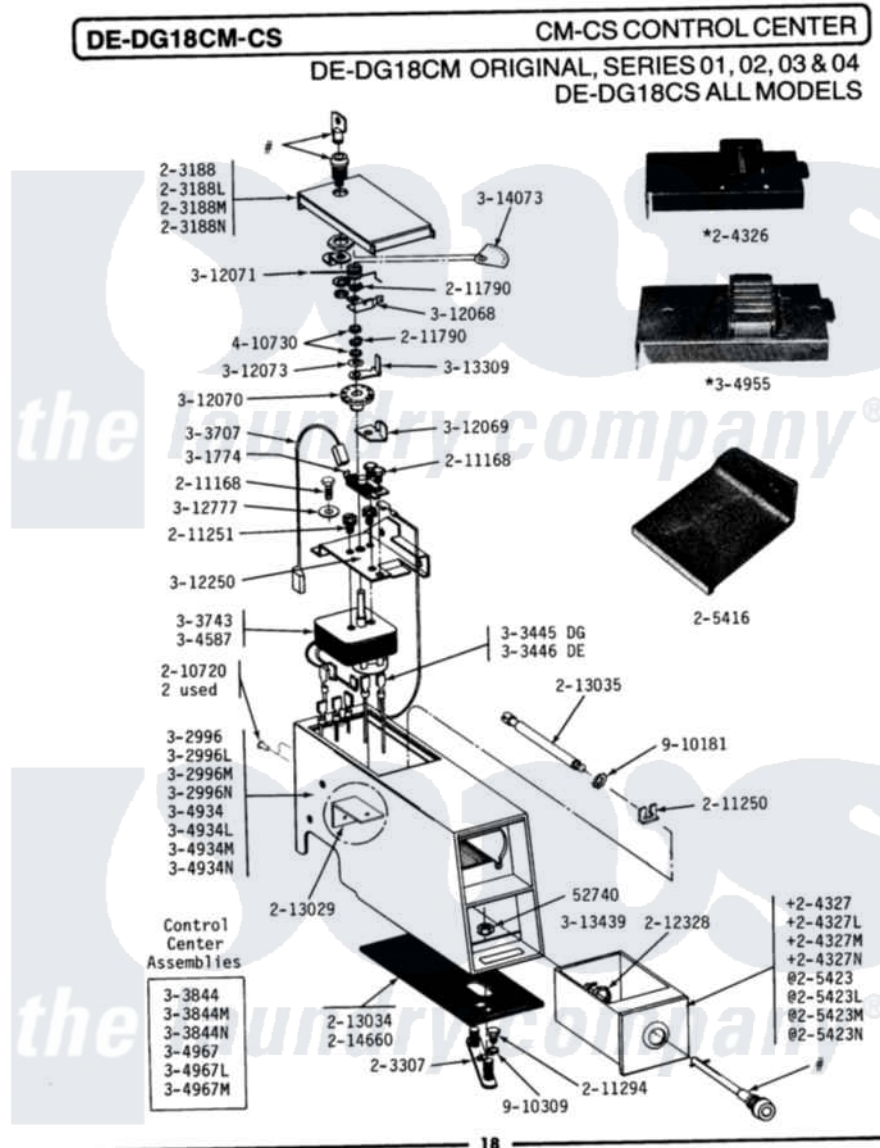

Maytag DG18CS 04 - CS CONTROL CENTER

Maytag Residential Maytag DG18CS Dryer Parts Parts Diagram 04 - CS CONTROL CENTER
 Click on the part number to view part

Item	Original Part Number	Replaced By	Status	Part Description
001	Y052740	62739		Nut, Lock
002	203188		Not Available	TIMER ACCESS DOOR (WHT)
003	203188L		Not Available	ACCESS DOOR-ALMOND
004	203188M		Not Available	ACCESS DOOR-HARVEST WHEAT
005	NLA		Not Available	MTG. STRAP---NA
006	NLA		Not Available	COIN DROP ASSEMBLY
007	NLA		Not Available	COIN BOX-WHITE---NA
008	NLA		Not Available	COIN BOX-ALMOND
009	NLA		Not Available	COIN BOX - HARVEST WHEAT
010	205416			Guard For Coin Box
011	205423	208883		Coin Box K
012	205423L	208883		Coin Box K
013	205423M	208883		Coin Box K
014	210720			Rivet, Bearing To Tumbler Frnt