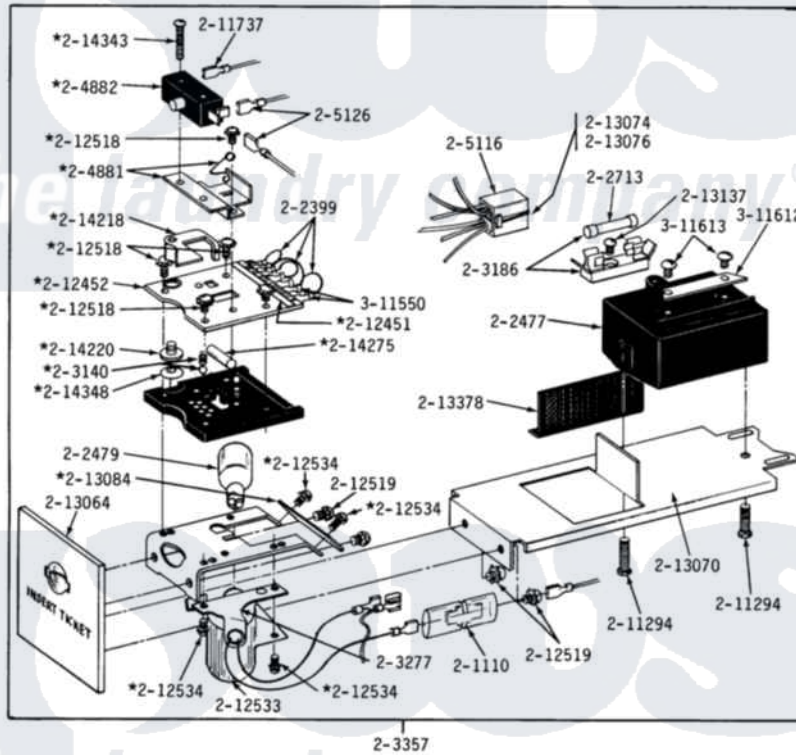

DE-DG18CT CT CONTROL CENTER COMPONENTS

Maytag Residential Maytag DG18CT Dryer Parts Parts Diagram 06 - CT CONTROL CENTER  
 Click on the part number to view part

Item	Original Part Number	Replaced By	Status	Part Description
001	Y052740	<a href="#">62739</a>		Nut, Lock
002	NLA		Not Available	OUTER CASE-WHITE
003	NLA		Not Available	OUTER CASE-ALMOND
004	NLA		Not Available	OUTER CASE-HARVEST WHEAT
005	NLA		Not Available	MTG. STRAP----NA
006	NLA		Not Available	ACCESS DOOR (WHITE)
007	NLA		Not Available	ACCESS DOOR-ALMOND
008	NLA		Not Available	ACCESS DOOR-HARVEST WHEAT
009	NLA		Not Available	ACCESS DOOR (WHITE)
010	NLA		Not Available	ACCESS DOOR-ALMOND
011	NLA		Not Available	ACCESS DOOR-HARVEST WHEAT
012	NLA		Not Available	HARNES FOR TICKET CONTROL
013	211294	<a href="#">90767</a>		Screw, 8A X 3/8 HeX Washer Head Tapping

014	212276	<a href="#">W10116760</a>		Screw
015	NLA		Not Available	GASKET UNDER CONTROL CENTER
016	<a href="#">213089</a>			Knob For Timer
017	NLA		Not Available	LATCH FOR ACCESS DOOR
018	Y302559		Not Available	HARNES FOR TIMER
019	NLA		Not Available	MAIN WIRE HARNES
020	Y303801		Not Available	TIMER WITH KNOB AND PIN
021	NLA		Not Available	CONTROL CENTER-WHITE
022	NLA		Not Available	CONTROL CENTER-ALMOND
023	NLA		Not Available	CONTROL CENTER-HARVEST WHEA
024	NLA		Not Available	TIMER MOTOR
025	NLA		Not Available	TIMER MOTOR
026	<a href="#">Y312300</a>			Groov-Pin
027	<a href="#">910309</a>			Washer, Mounting Strap