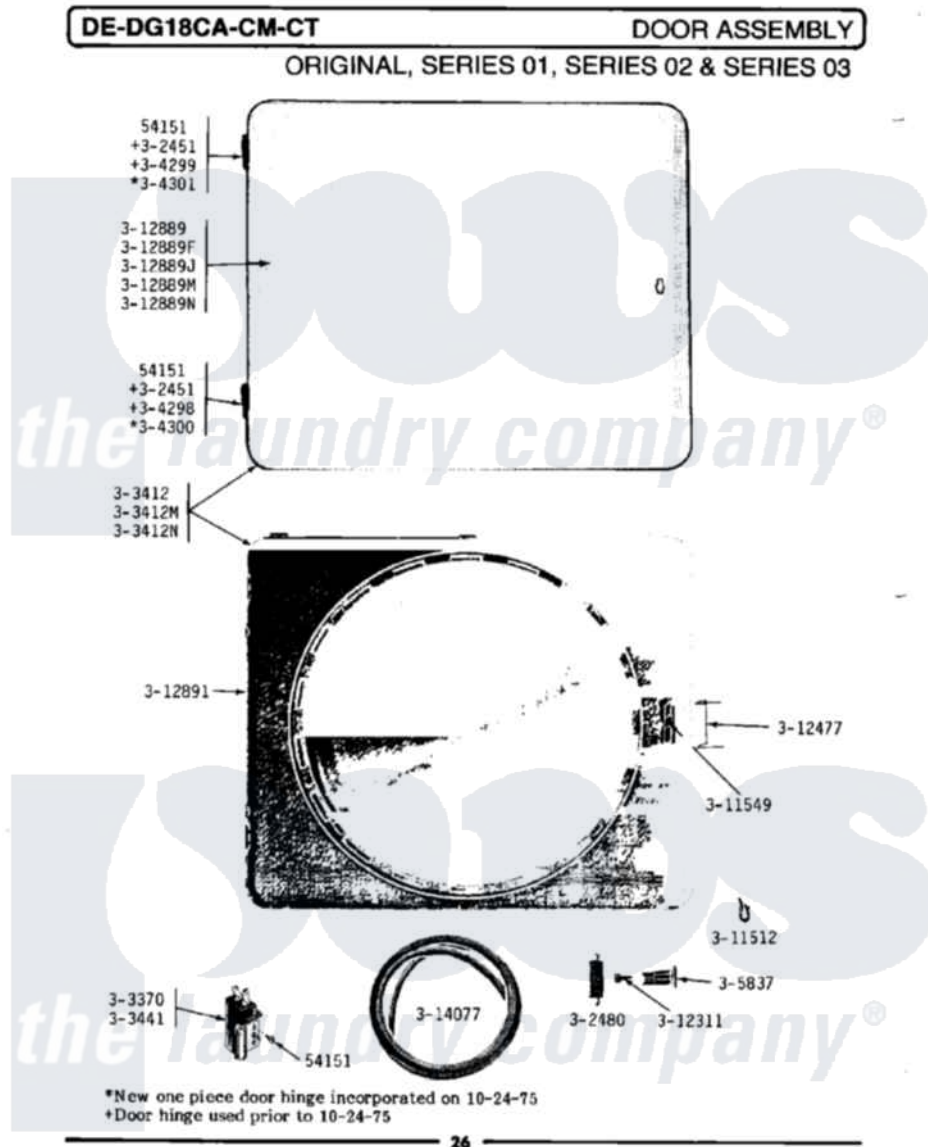

Maytag DG18CT 08 - DOOR ASSEMBLY

Maytag Residential Maytag DG18CT Dryer Parts Parts Diagram 08 - DOOR ASSEMBLY
 Click on the part number to view part

Item	Original Part Number	Replaced By	Status	Part Description
001	NLA		Not Available	SCREW, No.4-40 X 1/4
002	NLA		Not Available	HINGE ASSEMBLY---N
003	NLA		Not Available	LATCH
004	Y303370			Door Switch
005	NLA		Not Available	DOOR COMPLETE-WHITE
006	NLA		Not Available	DOOR COMPLETE-HARVEST WHEAT
007	Y304298			Hinge - Lower
008	NLA		Not Available	HINGE - UPPER
009	NLA		Not Available	HINGE - LOWER
010	NLA		Not Available	HINGE - UPPER
011	NLA		Not Available	KNOB AND SCREW
012	NLA		Not Available	FASTENER
013	NLA		Not Available	WIRE CLIP
014	NLA		Not Available	SCREW---NA
015	NLA		Not Available	MAGNETIC LATCH RETAINER

016	NLA	Not Available	DOOR PANEL-WHITE
017	NLA	Not Available	DOOR PANEL-HARVEST WHEAT
018	Y312891	Not Available	DOOR LINER - INNER HALF
019	314077		Door Seal