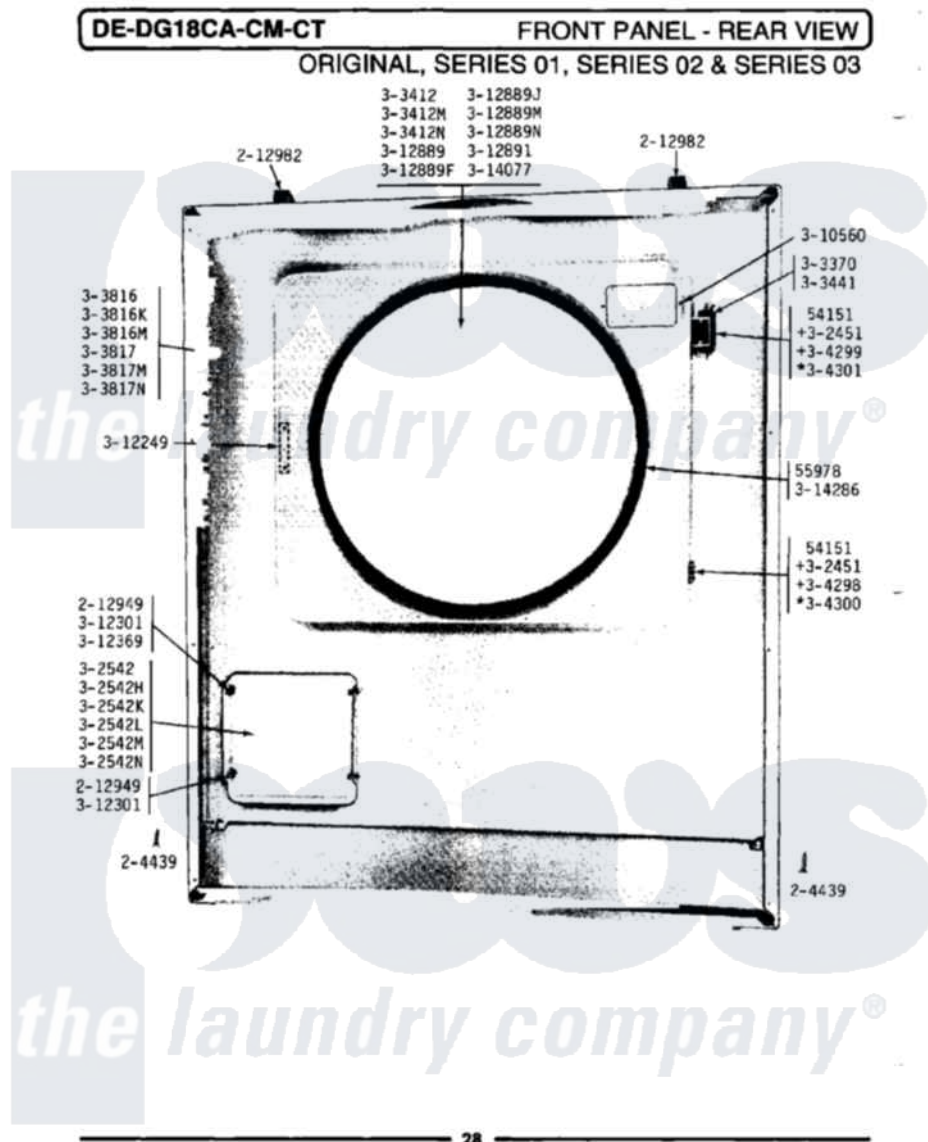

Maytag DG18CT 09 - FRONT PANEL-REAR VIEW

Maytag [Residential Maytag DG18CT Dryer Parts](#) Parts Diagram 09 - FRONT PANEL-REAR VIEW
 Click on the part number to view part

| Item | Original Part Number | Replaced By | Status | Part Description |
|------|-------------------------|--------------------------|---------------|-----------------------------|
| 001 | NLA | | Not Available | SCREW, No.4-40 X 1/4 |
| 002 | Y055978 | | | Rubber Adhesive, 2 Oz Tube |
| 003 | 204439 | | | Screw And Fstner Assembly |
| 004 | 212949 | 22001866 | | Screw, Relay |
| 005 | 212982 | 22001650 | | Fastener, Spring |
| 006 | NLA | | Not Available | HINGE ASSEMBLY----N |
| 007 | NLA | | Not Available | ACCESS DOOR (WHITE) |
| 008 | NLA | | Not Available | ACCESS DOOR-ALMOND |
| 009 | NLA | | Not Available | ACCESS DOOR-HARVEST WHEAT |
| 010 | Y303370 | | | Door Switch |
| 011 | NLA | | Not Available | DOOR COMPLETE-WHITE |
| 012 | NLA | | Not Available | DOOR COMPLETE-HARVEST WHEAT |
| 013 | NLA | | Not Available | FRONT PANEL-WHITE |
| 014 | NLA | | Not Available | FRONT PANEL-HARVEST WHEAT |

| | | | |
|-----|-------------------------|--------------------------|---|
| 015 | NLA | Not Available | FRONT PANEL-HARVEST WHEAT |
| 016 | Y304298 | | Hinge - Lower |
| 017 | NLA | Not Available | HINGE - UPPER |
| 018 | NLA | Not Available | HINGE - LOWER |
| 019 | NLA | Not Available | HINGE - UPPER |
| 020 | 310560 | 74004005 | Screw, 6-32 X 5/16" |
| 021 | NLA | Not Available | STRIKE PLATE |
| 022 | NLA | Not Available | BUSHING FOR ACCESS STUD |
| 023 | 312369 | | Sleeve, Access Panel Stud Part Not Used |
| 024 | NLA | Not Available | DOOR PANEL-WHITE |
| 025 | NLA | Not Available | DOOR PANEL-HAVEST WHEAT |
| 026 | Y312891 | Not Available | DOOR LINER - INNER HALF |
| 027 | Y313340 | | LABEL, LINT SCREEN INSTRUCTION |
| 028 | Y313927 | | INSTRUCTION LABEL |
| 029 | 314077 | | Door Seal |
| 030 | NLA | Not Available | GAS IGNITION LABEL |
| 031 | 314286 | | Seal For Front Panel |