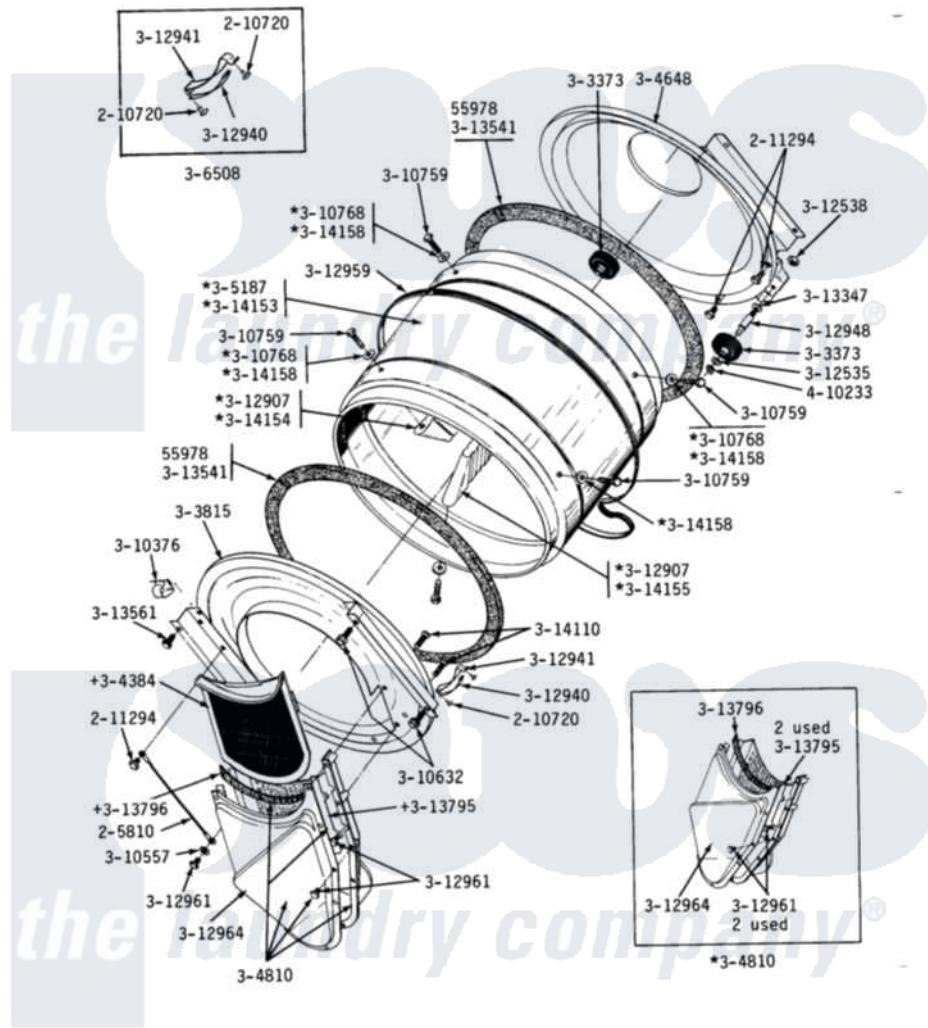

Maytag DG18CT 13 - LINT SCREEN, TUMBLER (FRONT & BACK)

DE-DG18CA-CM-CS-CT LINT SCREEN, TUMBLER, TUMBLER FRONT & TUMBLER BACK

Maytag Residential Maytag DG18CT Dryer Parts Parts Diagram 13 - LINT SCREEN, TUMBLER (FRONT & BACK)
Click on the part number to view part

Item	Original Part Number	Replaced By	Status	Part Description
001	Y053241			Set Screw, Motor Pulley
002	Y055978			Rubber Adhesive, 2 Oz Tube
003	205810			Wire, Ground
004	210720			Rivet, Bearing To Tumbler Frnt
005	211294	90767		Screw, 8A X 3/8 HeX Washer Head Tapping
006	Y303373	12001541		Drum Roller/Washer Assembly--W
007	Y303815	33001231		Front- Tumbler
008	Y304244			Motor Pulley With Set Screw
009	Y304384	33001003		Screen, Lint
010	Y304648	33001106		Back, Tumbler
011	Y304810		Not Available	OUTLET DUCT ASSEMBLY---S
012	Y305185	6-3051850		Pulley- MO
013	305187		Not Available	TUMBLER W/BAFFLES
014	306508			Tumbler Bearing Kit ---W

015	Y310376		Clip, Door Switch Harness
016	310557		Washer
017	Y310632	1163839	Screw
018	Y310759		Screw, Tumbler Baffles
019	NLA	Not Available	WASHER
020	312535		Washer, Vault Mounting Brk.
021	312538	33001443	Nut, Hex
022	Y312907		Tumbler Baffle
023	312940	306508	Tumbler Bearing Kit ---W
024	312941	306508	Tumbler Bearing Kit ---W
025	Y312948	6-3129480	Shaft- Tumbler
026	Y312959		Poly "V" Belt For Tumbler
027	Y312961	W10116751	Screw
028	Y312964	Not Available	OUTLET DUCT - OUTER HALF
029	Y313347	312535	Washer, Vault Mounting Brk.
030	Y313541	33313541	Seal- Tumbler
031	Y313561		Screw---NA
032	Y313795		Guide For Lint Screen
033	Y313796		Lint Seal
034	Y314110	33002917	Screw, No.10-16
035	Y314153	Not Available	TUMBLER No.
036	NLA	Not Available	TUMBLER BAFFLE - SHORT
037	314155	33001004	Baffle, Tall
038	314158		Washer, Baffle To Tumbler
039	410233	9703438	Ring-Retrn