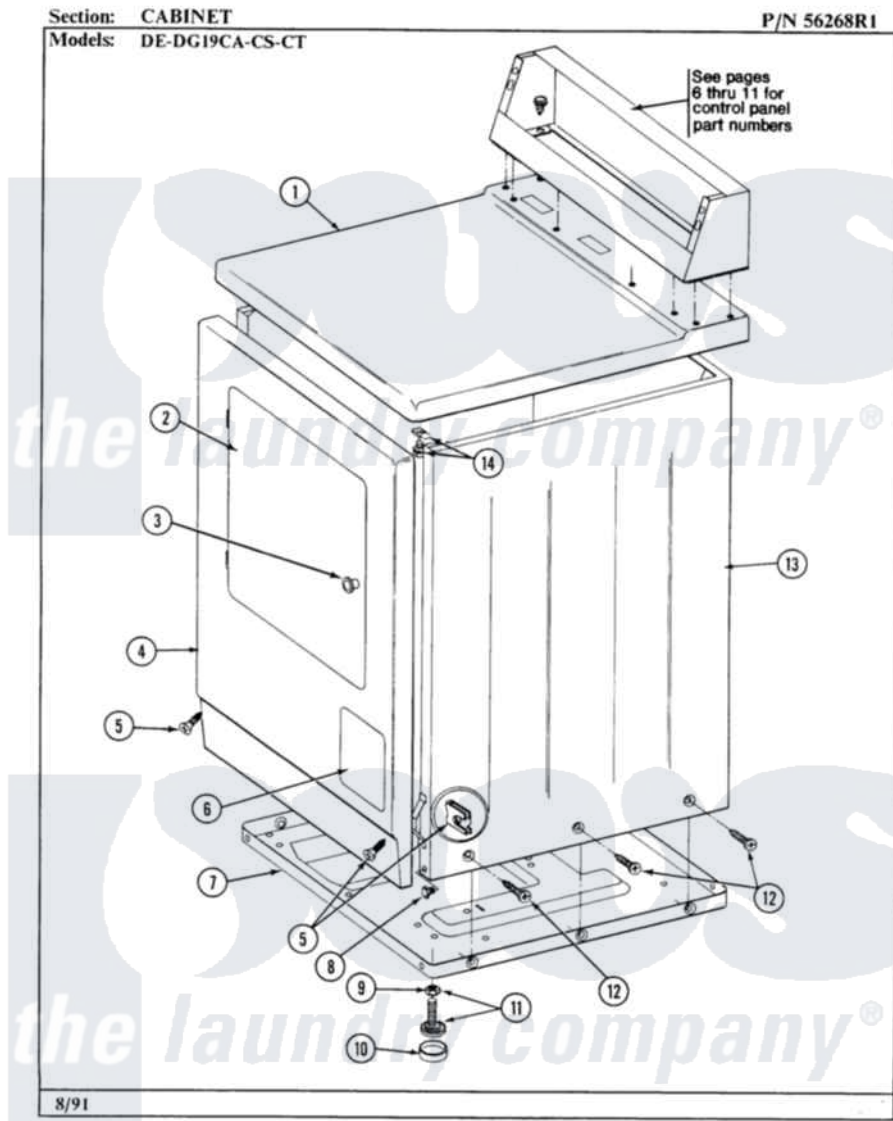

# Maytag DG19CT 01 - CABINET-FRONT

Maytag [Residential Maytag DG19CT Dryer Parts](#) Parts Diagram 01 - CABINET-FRONT  
Click on the part number to view part

Item	Original Part Number	Replaced By	Status	Part Description
001	NLA		Not Available	(ALM)
"	Y305191		Not Available	TOP COVER-WHITE
002	Y313908			DOOR PANEL-WHITE
"	NLA		Not Available	(ALM)
"	Y304579			DOOR (WHT)
003	NLA		Not Available	KNOB & SCREW
004	NLA		Not Available	FRONT PANEL (WHT)
005	<a href="#">204439</a>			Screw And Fstner Assembly
006	NLA		Not Available	ACCESS DOOR (WHT)
007	Y303361		Not Available	BASE ASSY. (UPPER & LOWER)
008	Y310632	<a href="#">1163839</a>		Screw
009	Y052740	<a href="#">62739</a>		Nut, Lock
010	<a href="#">Y314137</a>			Foot, Rubber
011	<a href="#">Y305086</a>			Adjustable Leg And Nut
012	<a href="#">213007</a>			Xfor Cabinet See Cabinet, Back