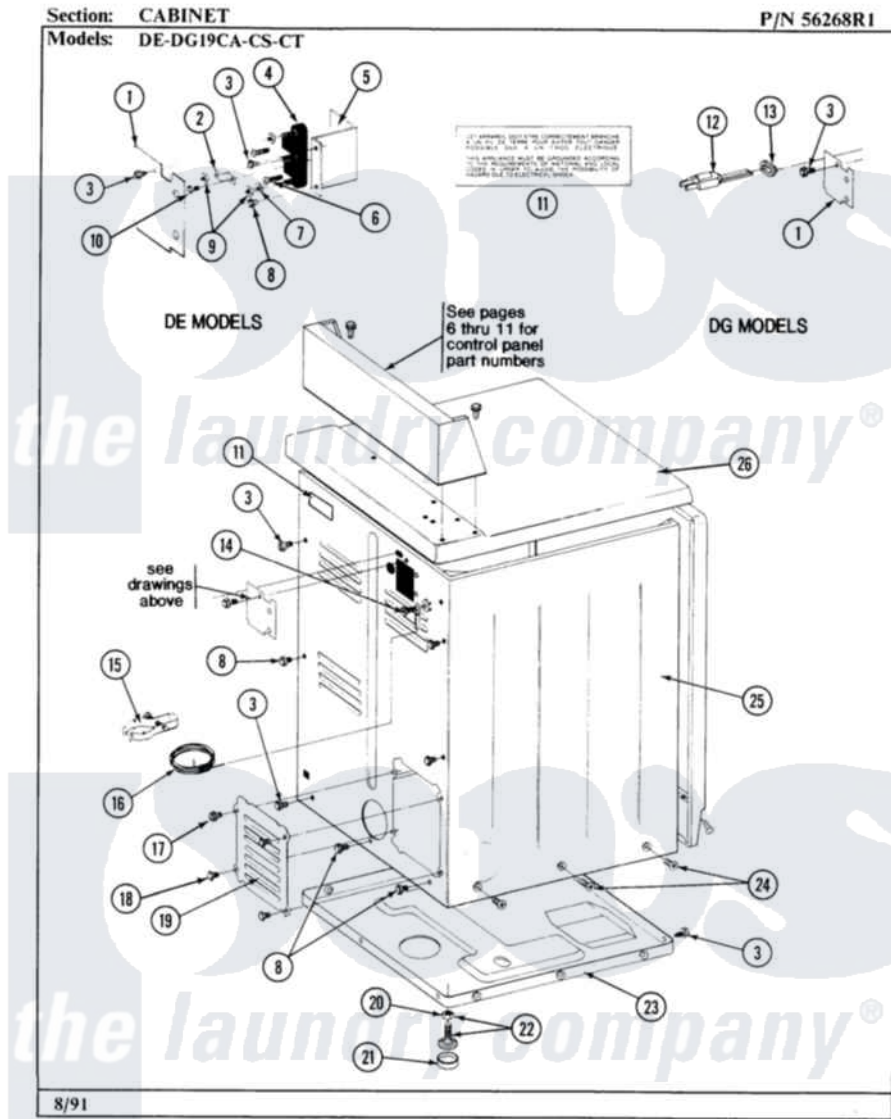

Maytag DG19CT 02 - CABINET-REAR

4

Maytag Residential Maytag DG19CT Dryer Parts Parts Diagram 02 - CABINET-REAR
Click on the part number to view part

Item	Original Part Number	Replaced By	Status	Part Description
001	Y312905		Not Available	COVER, TERMINAL
002	Y313561			Screw---NA
003	Y310632	1163839		Screw
004	214519			LABEL, ELECTRICAL INSTR. PART NOT USED-GAS MODELS ONLY
005	302521		Not Available	CORD, POWER PART NOT USED-GAS MODELS ONLY
006	211881			Grommet, Cord Part Not Used-Gas Models Only
007	NLA		Not Available	SCREW & WASHER ASSY.
008	301548			Clamp, Ground Wire
009	311155			Ground Wire And Clamp
010	Y313559			Screw
011	211294	90767		Screw, 8A X 3/8 HeX Washer Head Tapping
012	Y312951		Not Available	ACCESS COVER, BACK
013	Y052740	62739		Nut, Lock

014	Y314137		Foot, Rubber
015	Y305086		Adjustable Leg And Nut
016	Y303361	Not Available	BASE ASSY. (UPPER & LOWER)
017	213007		Xfor Cabinet See Cabinet, Back
018	NLA	Not Available	CABINET (WHT)
019	NLA	Not Available	(ALM)
020	NLA	Not Available	(H. WHEAT)
021	Y305191	Not Available	TOP COVER-WHITE
022	NLA	Not Available	(ALM)
023	NLA	Not Available	(H. WHEAT)