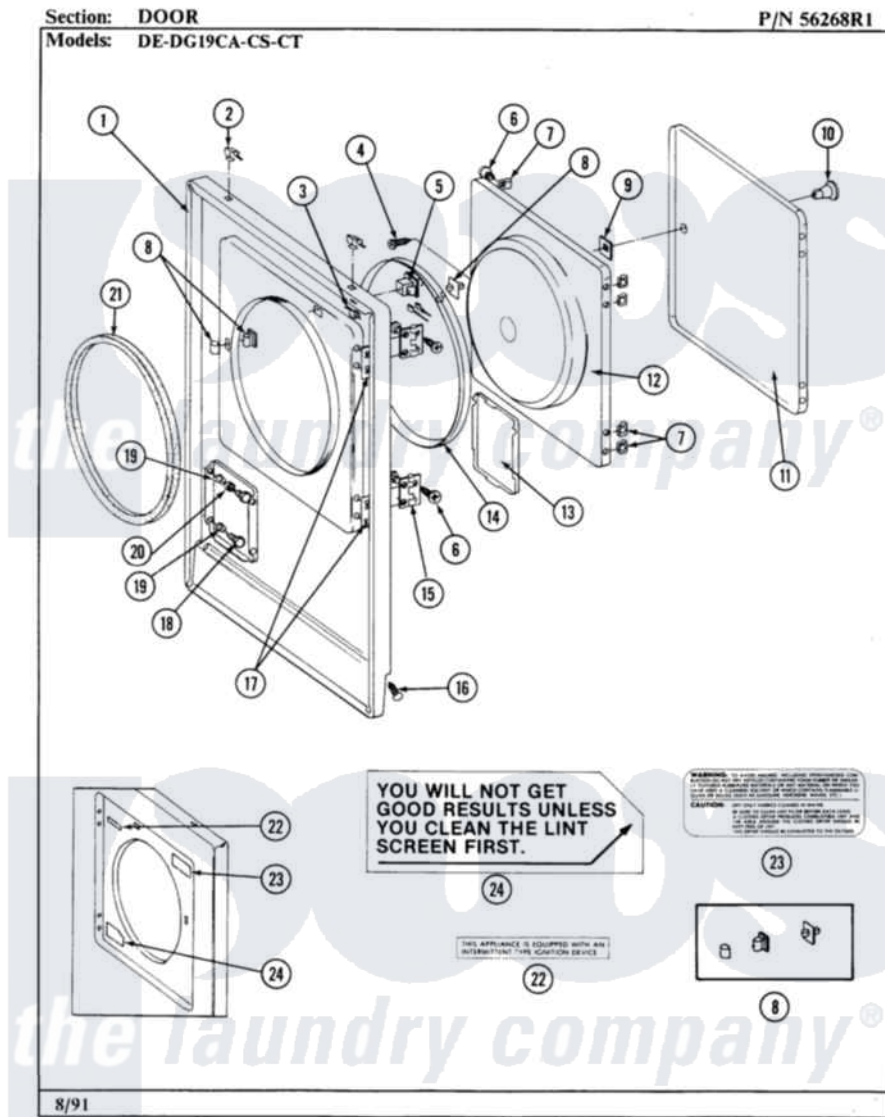

Maytag DG19CT 03 - DOOR

24

Maytag [Residential Maytag DG19CT Dryer Parts](#) Parts Diagram 03 - DOOR
 Click on the part number to view part

Item	Original Part Number	Replaced By	Status	Part Description
001	NLA		Not Available	FRONT PANEL (WHT)
002	212982	22001650		Fastener, Spring
003	Y310376			Clip, Door Switch Harness
004	NLA		Not Available	SCREW, DOOR KNOB
005	Y304576	W10169313		Switch-Dor
"	Y305754	W10169313		Switch-Dor
006	Y314062			Screw, Door Hinge And Panel
007	Y313910			Clip, Door Liner To Outer Panel
008	306436			Door Latch Kit--W
009	Y313911			Door Strike Retainer
010	NLA		Not Available	KNOB & SCREW
011	NLA		Not Available	(ALM)
"	Y306668			DOOR (WHT)
012	NLA		Not Available	INNER DOOR W/KNOB
013	NLA		Not Available	ACCESS DOOR (WHT)
014	314077			Door Seal

015	Y304577	33001230	Hinge, Door
016	204439		Screw And Fstner Assembly
017	Y313907		Fastener, Twin
018	212949	22001866	Screw, Relay
019	NLA	Not Available	BUSHING, ACCESS STUD
020	312369		Sleeve, Access Panel Stud Part Not Used
021	314286		Seal For Front Panel
022	NLA	Not Available	GAS IGNITION LABEL
023	Y313927		INSTRUCTION LABEL
024	Y313340		LABEL, LINT SCREEN INSTRUCTION