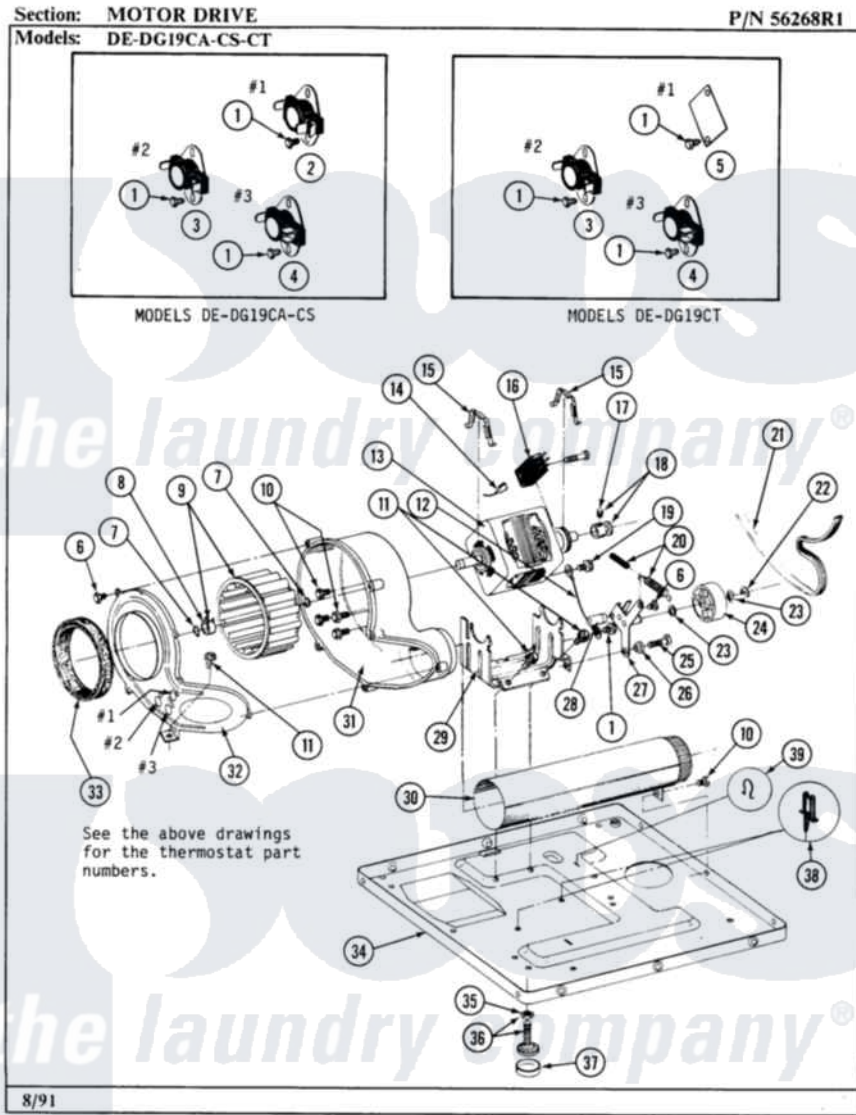

Maytag DG19CT 05 - MOTOR DRIVE

Maytag Residential Maytag DG19CT Dryer Parts Parts Diagram 05 - MOTOR DRIVE
 Click on the part number to view part

Item	Original Part Number	Replaced By	Status	Part Description
001	211294	90767		Screw, 8A X 3/8 HeX Washer Head Tapping
002	Y303225			Thermostat, Permanent Press
003	303392			Thermostat, Cycling
004	Y303391	33303391		Thermostat, Cycling
005	Y312853			Cover For Thermostat Openin
006	Y312961	W10116751		Screw
007	410233	9703438		Ring-Retrn
008	312967			Clamp, Blower Housing
009	Y303836			Blower Wheel Assembly And Clamp
010	Y310632	1163839		Screw
011	Y313561			Screw---NA
012	901220			Ground Wire
013	Y303358	W10410999		Motor-Drve
014	NLA		Not Available	WIRE
015	Y015825			Clip, Motor To Motor Support

016	306207		Not Available	(PROD. No.303358-8 & No.303358-9)
"	NLA		Not Available	SWITCH, MOTOR START
"	Y303877		Not Available	SWITCH, MOTOR EXTERNAL START No.303358-2, No.303358-4, 303358-7
"	Y303879			Switch, Motor External Start
017	Y053241			Set Screw, Motor Pulley
018	Y305185	6-3051850		Pulley- MO
019	910343	488234		Screw 8-32 X 1/4
020	Y303945			IDLER SPRING ASSY. W/PLUG
021	Y312959			Poly "V" Belt For Tumbler
022	312958	354987		Ring, Retaining
023	Y312527			Washer, Idler Shaft
024	Y303705	6-3037050		Pulley- ID
025	Y014874			Screw, Idler Arm And Sleeve
026	Y312894	315772		Sleeve, Idler Arm
027	Y303363	6-3033630		Idler Arm
028	Y313582	W10116756		Spacer
029	NLA		Not Available	SUPPORT, MOTOR
030	Y303442			EXHAUST DUCT ASSEMBLY
031	Y312893			Housing, Blower
032	Y313770			COVER FOR BLOWER HOUSING
033	Y312901			Seal, Housing Cover
034	Y303361		Not Available	BASE ASSY. (UPPER & LOWER)
035	Y052740	62739		Nut, Lock
036	Y305086			Adjustable Leg And Nut
037	Y314137			Foot, Rubber
038	Y313262	W10116752		Retainer-
039	410490			Spring, Retainer Wire Harness