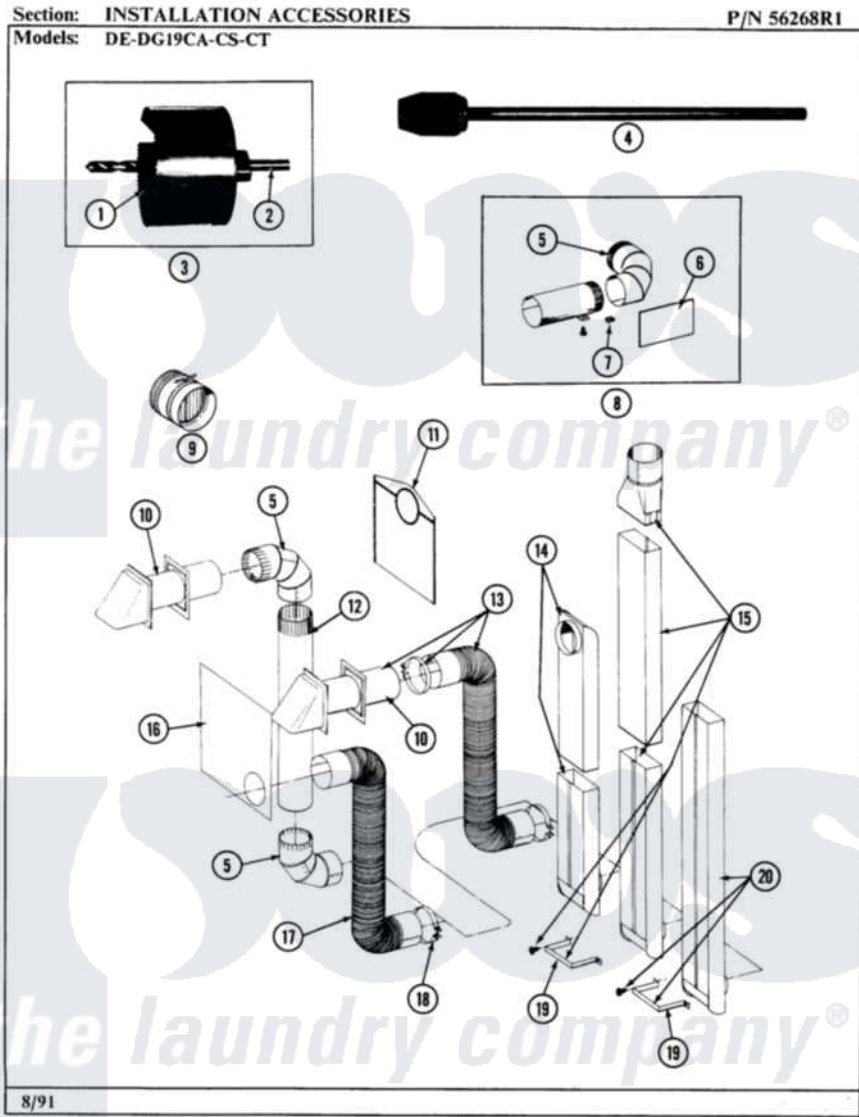

# Maytag DG19CT 06 - INSTALLATION ACCESSORIES

34

Maytag [Residential Maytag DG19CT Dryer Parts](#) Parts Diagram 06 - INSTALLATION ACCESSORIES  
 Click on the part number to view part

Item	Original Part Number	Replaced By	Status	Part Description
001	NLA		Not Available	BLADE, SAW
002	NLA		Not Available	REPLACEMENT DRILL
003	NLA		Not Available	HOLE SAW W/DRILL BIT
004	NLA		Not Available	EXTENSION CHUCK, DRILL
005	<a href="#">Y059131</a>			Elbow, Venting
006	<a href="#">312302</a>			Insulation, Exhaust Duct Kit
007	<a href="#">213323</a>			Fastener, Exhaust Duct Kit
008	211294	<a href="#">90767</a>		Screw, 8A X 3/8 HeX Washer Head Tapping
"	<a href="#">Y304652</a>			Exhaust Duct Kit
009	NLA		Not Available	DAMPER, BACK DRAFT
010	Y059129	<a href="#">4396007RW</a>		Vent Hood
011	311353		Not Available	BAG, LINT (DACRON)
012	<a href="#">Y059130</a>			Pipe, Venting
013	<a href="#">Y059143</a>			Flexible Vent Kit
014	<a href="#">Y059135</a>			Vent Duct Assembly
015	NLA		Not Available	RECTANGULAR VENT KIT

016	Y059134		PLATE, ALUM. WINDOW (15``X20``)
017	Y304353	<a href="#">4396010RP</a>	6ft Scvent
018	<a href="#">Y304630</a>		Clamp, Flexible Duct
019	211294	<a href="#">90767</a>	Screw, 8A X 3/8 HeX Washer Head Tapping
"	NLA	Not Available	BRACKET, EXHAUST DEFLECTOR
020	NLA	Not Available	EXHAUST DEFLECTOR KIT