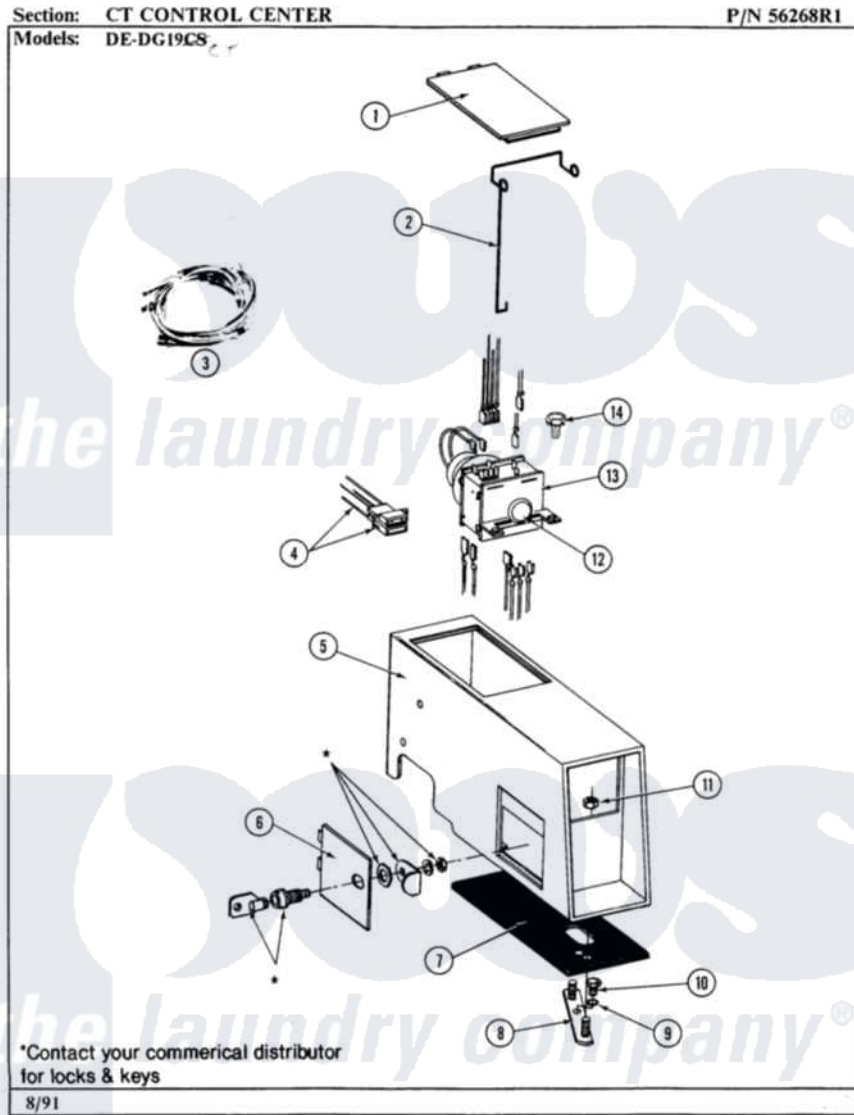

Maytag DG19CT 08 - CONTROL CENTER

18

Maytag Residential Maytag DG19CT Dryer Parts Parts Diagram 08 - CONTROL CENTER
 Click on the part number to view part

Item	Original Part Number	Replaced By	Status	Part Description
001	NLA		Not Available	ACCESS DOOR (WHT)
002	214878			Latch For Access Door
003	NLA		Not Available	MAIN WIRE HARNESS
004	NLA		Not Available	HARNESS, TICKET CONTROL
005	NLA		Not Available	OUTER CASE (WHT)
006	NLA		Not Available	ACCESS DOOR (WHT)
007	214660			Gasket, Control Center
008	NLA		Not Available	MTG. STRAP---NA
009	910309			Washer, Mounting Strap
010	211294	90767		Screw, 8A X 3/8 HeX Washer Head Tapping
011	Y052740	62739		Nut, Lock
012	213089			Knob For Timer
013	NLA		Not Available	TIMER MOTOR
"	Y303801		Not Available	TIMER WITH KNOB AND PIN
014	212276	W10116760		Screw