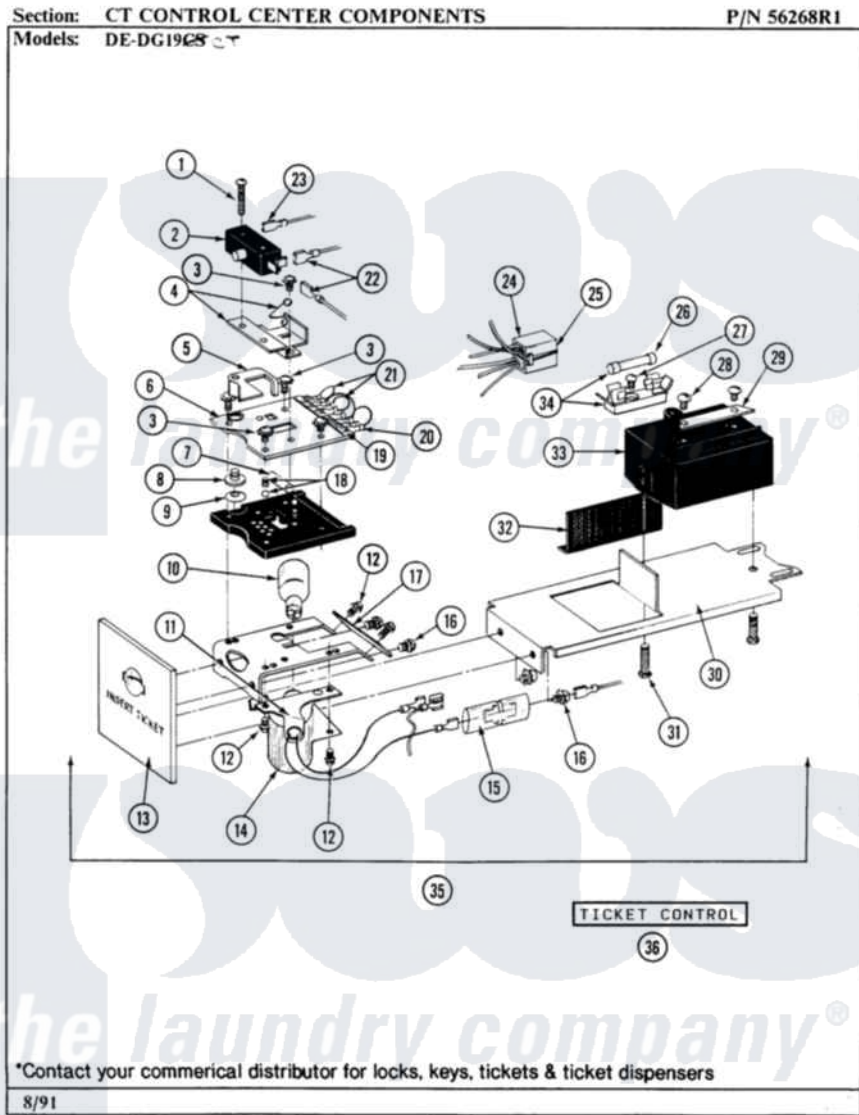

Maytag DG19CT 09 - CONTROL CENTER COMPONENTS

Maytag Residential Maytag DG19CT Dryer Parts Parts Diagram 09 - CONTROL CENTER COMPONENTS

Click on the part number to view part

Item	Original Part Number	Replaced By	Status	Part Description
001	NLA		Not Available	SCREW
002	204882		Not Available	SWITCH FOR TICKET CONTROL
003	NLA		Not Available	SEMS SCREW (No.4-40 X 1/2 INC)
004	204881			Cam Plate Assembly
005	214218			Lever, Switch
006	212452			Board, Circuit
007	214275			Roller For Cam
008	214220			Adjustment Thumb Wheel
009	NLA		Not Available	SPRING WASHER
010	202479	A3167501		Lamp Oven, Int.
011	NLA		Not Available	LAMP SOCKET W/BACKET
012	NLA		Not Available	SCREW, SHIELD (CONTROL)
013	NLA		Not Available	FRONT PLATE, TICKET CONTROL
014	212533			SHIELD FOR HEAT LAMP

015	Y201110		Not Available	CONNECTOR, WIRE (INDIC. LIGHT)
016	212519	488234		Screw 8-32 X 1/4
017	NLA		Not Available	TICKET DEFLECTOR
018	203140			Contact Ball Kit
019	NLA		Not Available	OVERLAY, CIRCUIT BOARD
020	Y311550		Not Available	SPADE (MINIATURE)
021	NLA		Not Available	JUMPER WIRE (BLACK)
022	NLA		Not Available	SPADE CONNECTOR
023	211737	248562		Terminal
024	NLA		Not Available	HARNESS, TICKET CONTROL
025	213074			Pin Receptacle For Plug
"	NLA		Not Available	PIN, PLUG
026	202713	22001555		Fuse
027	NLA		Not Available	SCREW (No.6 X 1/4 INCH)
028	311613	Y311711		Screw, Fuse Block
029	311612		Not Available	COVER, CIRCUIT BOARD TERMINALS
030	NLA		Not Available	BRACKET, TICKET ASSEMBLY
031	211294	90767		Screw, 8A X 3/8 HeX Washer Head Tapping
032	NLA		Not Available	SHIELD
033	202477	22003292		Control As
034	NLA		Not Available	FUSE BLOCK W/FUSE
035	NLA		Not Available	TICKET RECEIVER ASSEMBLY
036	202509			Ticket Control Assembly