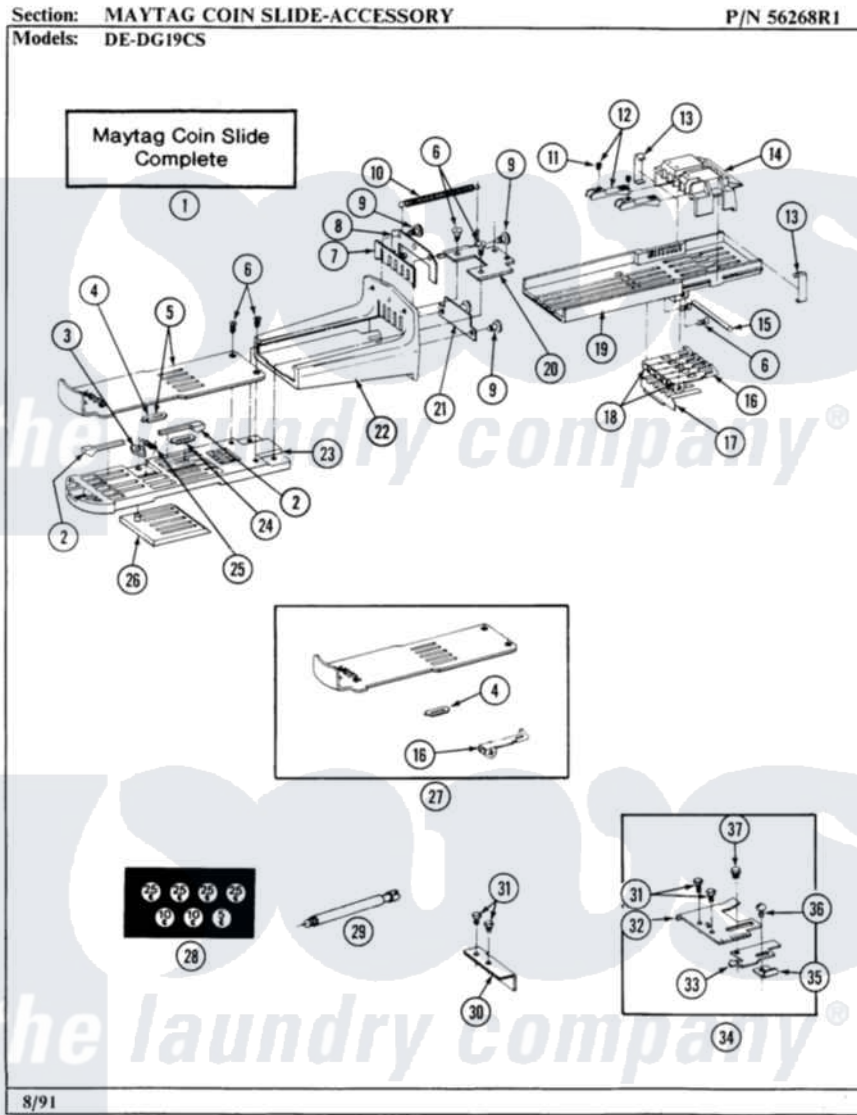

Maytag DG19CT 11 - MAYTAG COIN SLIDE-ACCESSORY

22

Maytag Residential Maytag DG19CT Dryer Parts Parts Diagram 11 - MAYTAG COIN SLIDE-ACCESSORY
 Click on the part number to view part

Item	Original Part Number	Replaced By	Status	Part Description
001	NLA		Not Available	MAYTAG COIN SLIDE
002	NLA		Not Available	PLUG, COIN OPENING
003	214572		Not Available	ARM, RATCHET
004	NLA		Not Available	NICKEL INSERT
005	NLA		Not Available	SLIDE PLATE W/NICKEL INSERT
006	214597			Screw
007	214578			Gate For Coin Opening
008	NLA		Not Available	RETAINER, GATE
009	NLA		Not Available	STUD, COIN SLIDE
010	214581			Spring, Return
011	NLA		Not Available	SET SCREW, GAGE
012	NLA		Not Available	MOVABLE COIN GAGE
013	214589			Clip, Spring
014	NLA		Not Available	MEASURING BLOCK ASSEMBLY
015	NLA		Not Available	PIN, LOWER GAGE ARM

016	NLA		Not Available	LOWER GAGE ARM
017	214596			Spring For Lower Gage Arm
018	205343		Not Available	LOWER GAGE ARM ASSEMBLY
019	214594		Not Available	BASE INSERT FOR HOUSING
020	NLA		Not Available	END BRACKET, SLIDE
021	NLA		Not Available	RETAINER, GAGE SPRING
022	214584		Not Available	HOUSING FOR COIN SLIDE
023	NLA		Not Available	SLIDE BODY
024	NLA		Not Available	DIME INSERT
025	214582			Spring For Ratchet Arm
026	205350			Stop Block Assembly
027	NLA		Not Available	SLIDE PLATE W/NICKEL INSERT
028	214648			Decal, Coinage
029	213035			Bolt, Locking
030	314334			Bracket For Coin Slide
031	212707	3196385		Screw
032	Y312577			Bracket For Slide
033	Y312578			Slide Adjustment
034	Y302924		Not Available	ACTUATOR KIT-DRYER SLIDES
035	Y312576			Zero Slide Adjustment
036	NLA		Not Available	PART NOT USED
037	Y313588	488234		Screw 8-32 X 1/4