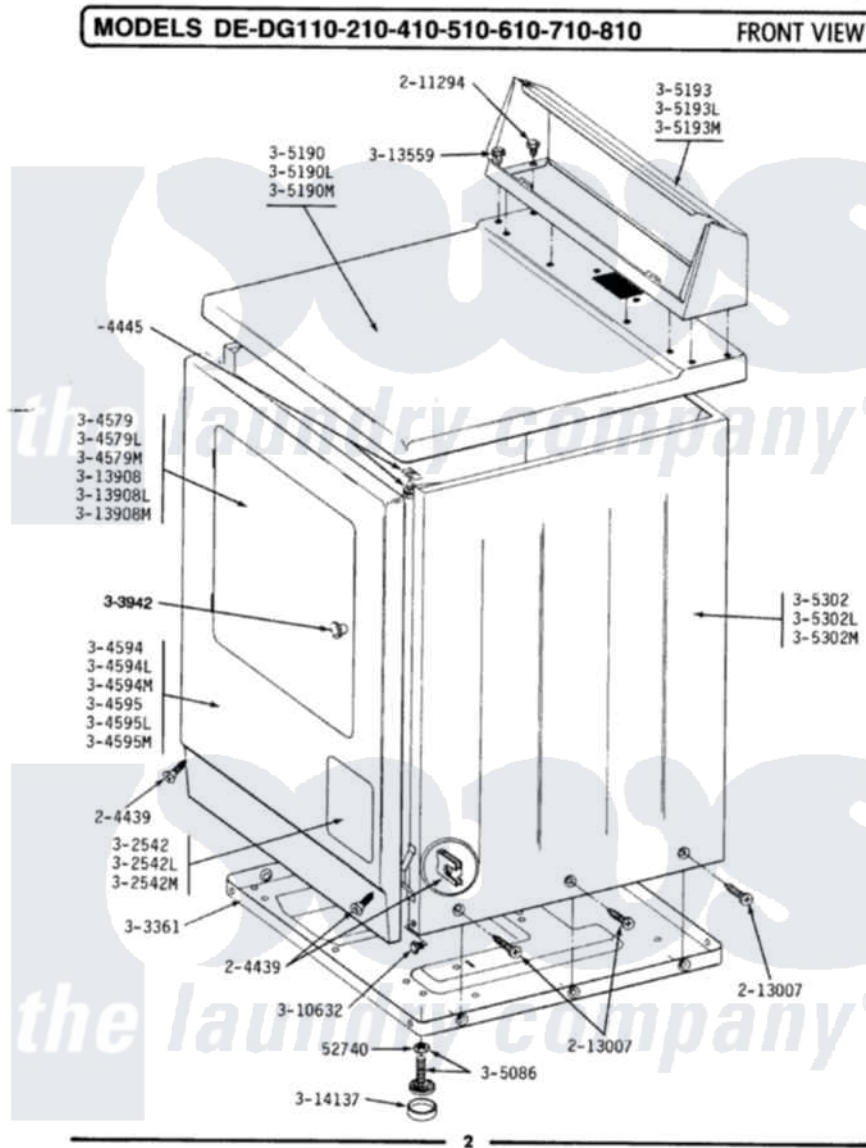

# Maytag DG210 05 - FRONT VIEW

Maytag [Residential Maytag DG210 Dryer Parts](#) Parts Diagram 05 - FRONT VIEW  
 Click on the part number to view part

Item	Original Part Number	Replaced By	Status	Part Description
1	Y052740	<a href="#">62739</a>		Nut, Lock
2	<a href="#">204439</a>			Screw And Fstner Assembly
3	<a href="#">204445</a>			Screw And Fastener Assembly
4	211294	<a href="#">90767</a>		Screw, 8A X 3/8 HeX Washer Head Tapping
5	<a href="#">213007</a>			Xfor Cabinet See Cabinet, Back
6	302542		Not Available	PART NOT USED. (DG ONLY)
9	Y303361		Not Available	BASE ASSY. (UPPER & LOWER)
10	Y304579			DOOR (WHT)
13	<a href="#">304594</a>			Front Panel-White
16	304595	<a href="#">3369903</a>		Dishrack
17	304595L		Not Available	FRONT PANEL-ALMOND
18	304595M		Not Available	FRONT PANEL-HARVEST WHEAT
19	<a href="#">Y305086</a>			Adjustable Leg And Nut
20	Y305190	<a href="#">307104</a>		Top Cover Assembly

23	<a href="#">Y305193</a>		Console
26	305302	Not Available	CABINET-WHITE
29	303942	Not Available	KNOB AND SCREW
30	Y310632	<a href="#">1163839</a>	Screw
31	<a href="#">Y313559</a>		Screw
32	Y313908		DOOR PANEL-WHITE
35	<a href="#">Y314137</a>		Foot, Rubber