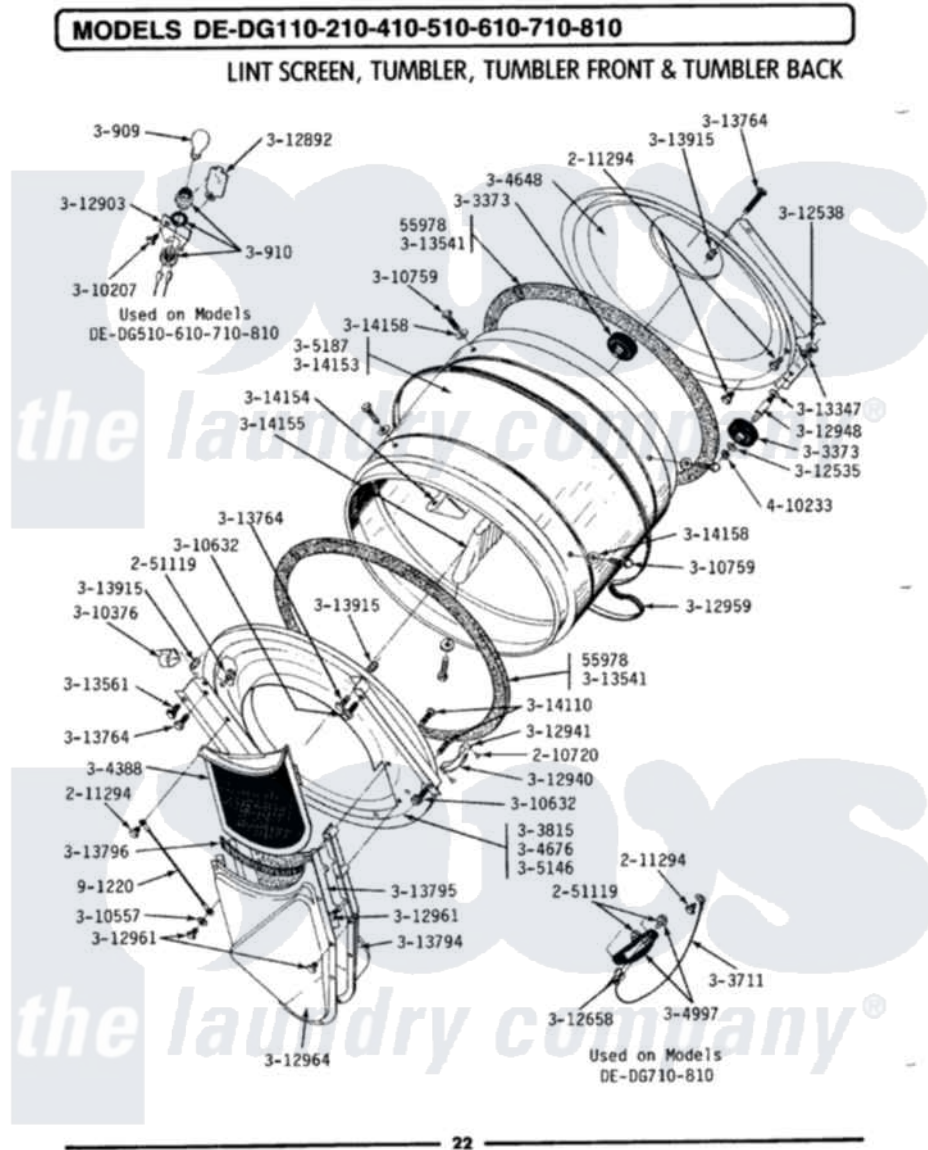

# Maytag DG210 08 - LINT SCREEN, TUMBLER (FRONT & BACK)

Maytag Residential Maytag DG210 Dryer Parts Parts Diagram 08 - LINT SCREEN, TUMBLER (FRONT & BACK)  
 Click on the part number to view part

Item	Original Part Number	Replaced By	Status	Part Description
1	<a href="#">Y055978</a>			Rubber Adhesive, 2 Oz Tube
2	<a href="#">210720</a>			Rivet, Bearing To Tumbler Frnt
3	211294	<a href="#">90767</a>		Screw, 8A X 3/8 HeX Washer Head Tapping
4	Y251119	<a href="#">3177991</a>		Screw
5	300909	<a href="#">8009</a>		Bulb-Light
6	300910		Not Available	RECEPTACLE
7	Y303373	<a href="#">12001541</a>		Drum Roller/Washer Assembly--W
8	<a href="#">Y303711</a>			Sensor Ground Wire
9	Y303815	<a href="#">33001231</a>		Front- Tumbler
10	Y304388	<a href="#">33001003</a>		Screen, Lint
11	Y304648	<a href="#">33001106</a>		Back, Tumbler
12	Y304676		Not Available	TUMBLER FRONT ASSEMBLY
13	<a href="#">304997</a>			Sensor Assembly With Screws
14	Y305146	<a href="#">306708</a>		Tumbler Front Assembly