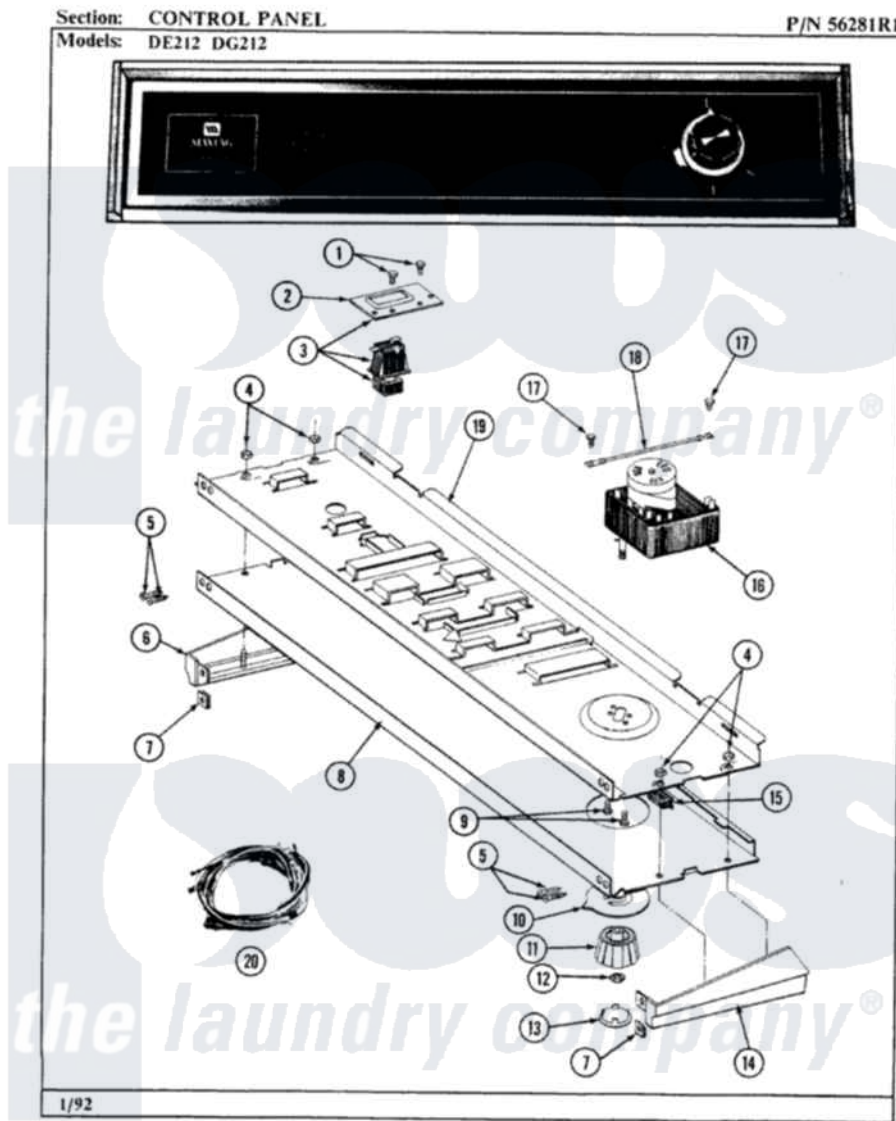

Maytag DG212 01 - CONTROL PANEL

2

Maytag Residential Maytag DG212 Dryer Parts Parts Diagram 01 - CONTROL PANEL
Click on the part number to view part

Item	Original Part Number	Replaced By	Status	Part Description
1	211168	W10139210		Screw, 8-18 X 5/16
2	314177		Not Available	BRACKET FOR START SWITCH
3	306533			Switch, Push/To/Start W/Bkt
4	214872			Palnut, End Cap Note: Nut, Lamp Holder
5	210932			Screw, No.8 X 9/16 Ctsk Note: Screw, Inlet Duct
6	214815			End Cap F/Control Panel-LH
7	214894			Fastener, End Cap
8	305880		Not Available	CONTROL PANEL
"	306380		Not Available	CONTROL PANEL
9	910708	488234		Screw 8-32 X 1/4
10	314422	33001500		Dial, Timer Indicator
11	314421			Knob For Timer
12	312273			Nut, Control Knob
13	215164		Not Available	CAP FOR KNOB

14	214816		End Cap F/Control Panel-RH
15	214897		Pad, Control Panel
16	305447	Not Available	TIMER
17	211294	90767	Screw, 8A X 3/8 HeX Washer Head Tapping
18	204807		Ground Wire, Supp. Plte To Top Cover
19	314184		Back Up Plate
20	306177		Main Wire Harness
"	306803	Not Available	WIRE HARNESS
"	305338		Main Wire Harness