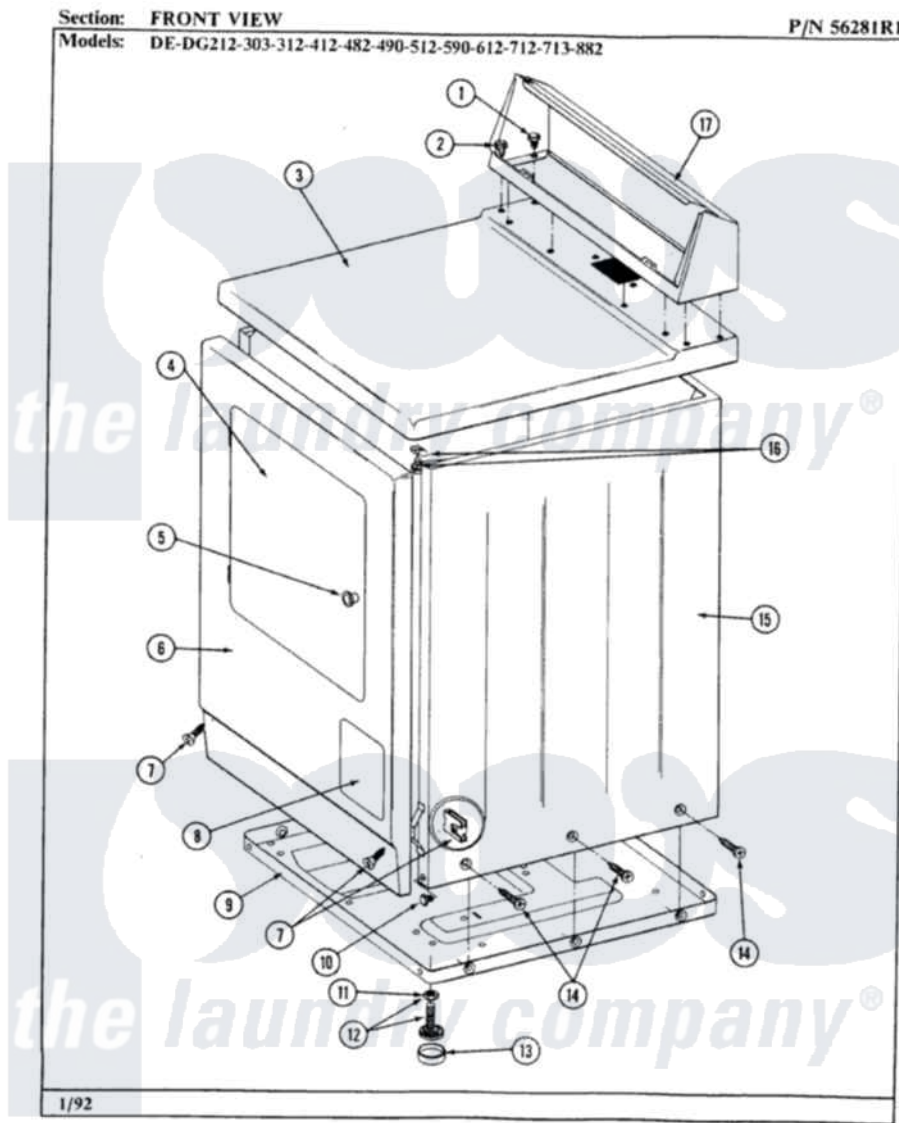

Maytag DG212 04 - FRONT VIEW

26

Maytag [Residential Maytag DG212 Dryer Parts](#) Parts Diagram 04 - FRONT VIEW
 Click on the part number to view part

Item	Original Part Number	Replaced By	Status	Part Description
1	211194		Not Available	LOCK WASHER
2	Y313559			Screw
3	307104			Top Cover Assembly
4	Y306668			DOOR (WHT)
5	303942		Not Available	KNOB AND SCREW
6	304594			Front Panel-White
7	204439			Screw And Fstner Assembly
8	302542		Not Available	PART NOT USED. (DG ONLY)
9	Y303361		Not Available	BASE ASSY. (UPPER & LOWER)
10	Y310632	1163839		Screw
11	Y052740	62739		Nut, Lock
12	Y305086			Adjustable Leg And Nut
13	Y314137			Foot, Rubber
14	213007			Xfor Cabinet See Cabinet, Back
15	305302		Not Available	CABINET-WHITE