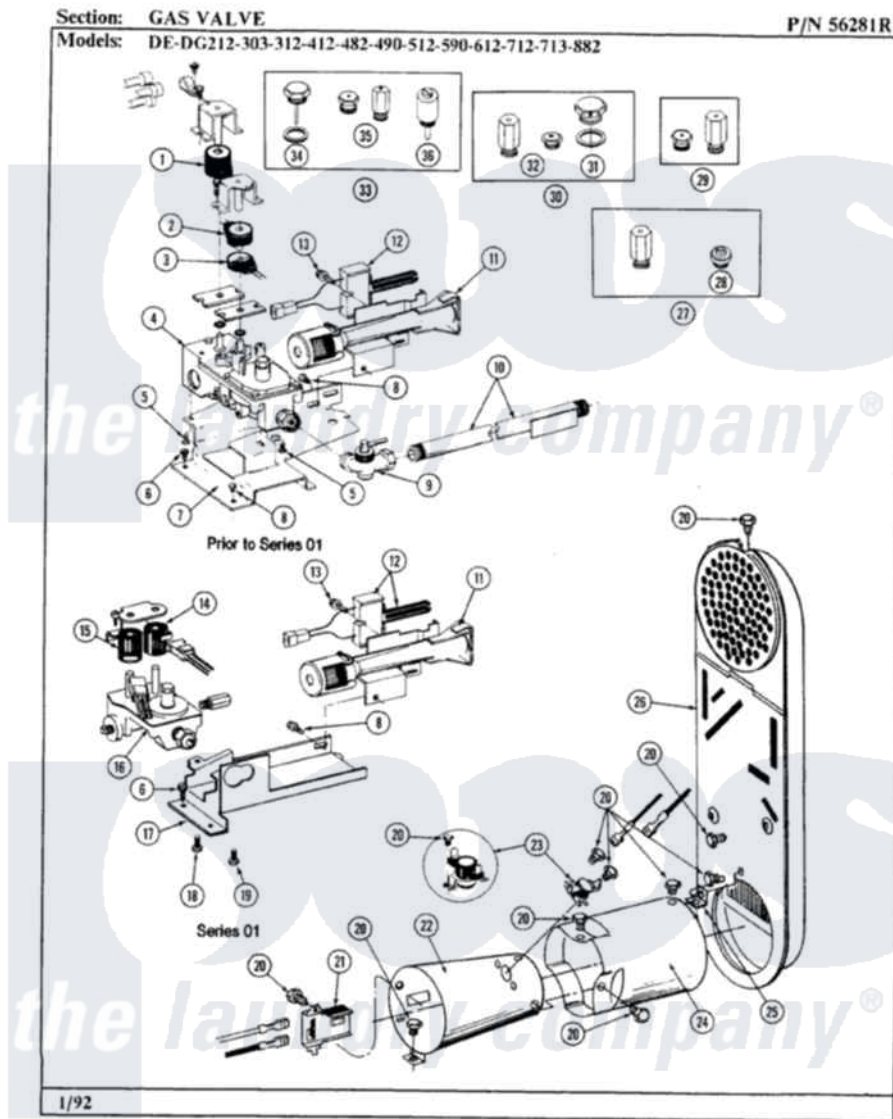

# Maytag DG212 05 - GAS VALVE

38

Maytag [Residential Maytag DG212 Dryer Parts](#) Parts Diagram 05 - GAS VALVE  
 Click on the part number to view part

Item	Original Part Number	Replaced By	Status	Part Description
1	<a href="#">305603</a>			Secondary Coil
2	<a href="#">305604</a>			Holding Coil
3	<a href="#">305605</a>			Booster Coil
4	<a href="#">W10116794</a>			Gas Valve
5	<a href="#">211410</a>			Screw, HeX Head No.8 X 3/8 Inch
6	<a href="#">Y313561</a>			Screw---NA
7	<a href="#">312929</a>			Gas Valve Bracket
8	Y310632	<a href="#">1163839</a>		Screw
9	<a href="#">Y303349</a>			Angle Shut-Off, Gas Valve
10	Y303383	<a href="#">33001735</a>		Pipe And Bracket Assembly Series 18 Not Needed Use Vavle
11	304974	<a href="#">33002793</a>		Burner Assembly
12	304970	<a href="#">4391996</a>		Ignitor
13	<a href="#">304971</a>			Screw Note: Screw, Igniter
14	306105	<a href="#">694540</a>		Coil, 60 Hz