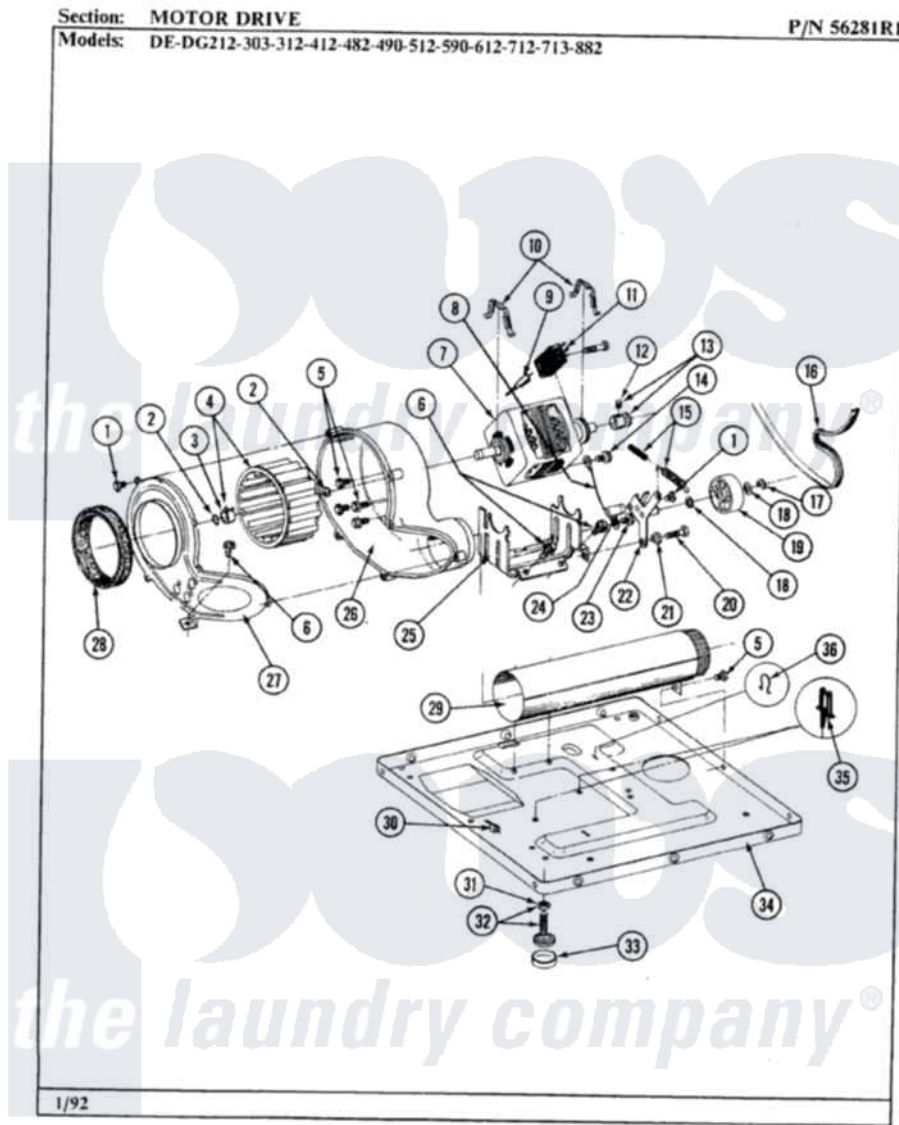

Maytag DG212 07 - MOTOR DRIVE

-40-

Maytag [Residential Maytag DG212 Dryer Parts](#) Parts Diagram 07 - MOTOR DRIVE
 Click on the part number to view part

Item	Original Part Number	Replaced By	Status	Part Description
1	Y312961	W10116751		Screw
2	410233	9703438		Ring-Retrn
3	312967			Clamp, Blower Housing
4	Y303836			Blower Wheel Assembly And Clamp
5	Y310632	1163839		Screw
6	Y313561			Screw---NA
7	Y303358	W10410999		Motor-Drive
8	901220			Ground Wire
9	306448		Not Available	WIRE
10	Y015825			Clip, Motor To Motor Support
11	Y303877		Not Available	SWITCH, MOTOR EXTERNAL START No.303358-2, No.303358-4, 303358-7
"	Y303879			Switch, Motor External Start
"	306207		Not Available	(PROD. No.303358-8 & No.303358-9)
12	Y053241			Set Screw, Motor Pulley

13	Y305185	6-3051850	Pulley- MO
14	910343	488234	Screw 8-32 X 1/4
15	Y303945		IDLER SPRING ASSY. W/PLUG
16	Y312959		Poly "V" Belt For Tumbler
17	312958	354987	Ring, Retaining
18	Y312527		Washer, Idler Shaft
19	Y303705	6-3037050	Pulley- ID
20	Y014874		Screw, Idler Arm And Sleeve
21	Y312894	315772	Sleeve, Idler Arm
22	Y303363	6-3033630	Idler Arm
23	211294	90767	Screw, 8A X 3/8 HeX Washer Head Tapping
24	Y313582	W10116756	Spacer
25	312897		Not Available
26	Y312893		SUPPORT, MOTOR
27	314846		Housing, Blower
"	Y312895		Not Available
28	Y312901		COVER FOR BLOWER---NA
29	Y303442		Seal, Housing Cover
30	Y310376		EXHAUST DUCT ASSEMBLY
31	Y052740	62739	Clip, Door Switch Harness
32	Y305086		Nut, Lock
33	Y314137		Adjustable Leg And Nut
34	Y303361		Not Available
35	Y313262	W10116752	Foot, Rubber
36	410490		BASE ASSY. (UPPER & LOWER)
			Retainer-
			Spring, Retainer Wire Harness