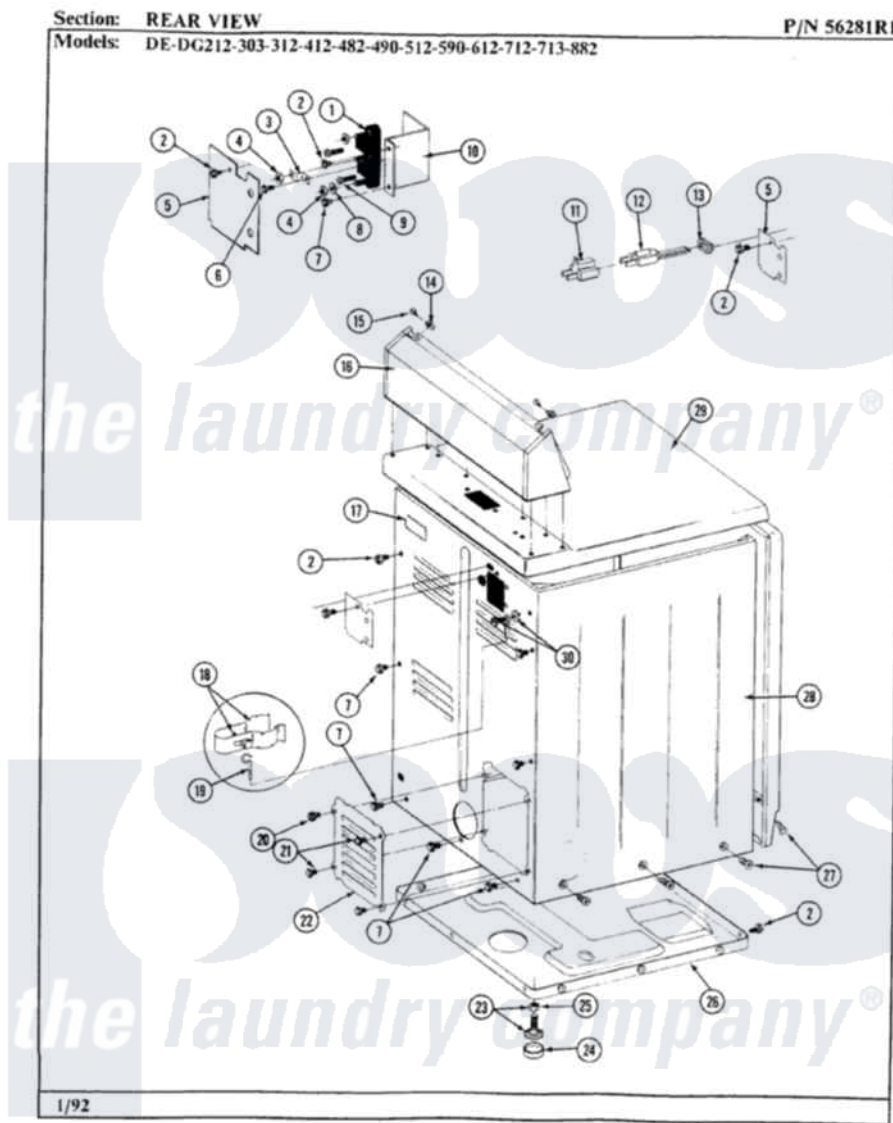

Maytag DG212 09 - REAR VIEW

28

Maytag [Residential Maytag DG212 Dryer Parts](#) Parts Diagram 09 - REAR VIEW
 Click on the part number to view part

Item	Original Part Number	Replaced By	Status	Part Description
2	Y313561			Screw---NA
5	Y312905		Not Available	COVER, TERMINAL
7	Y310632	1163839		Screw
11	Y201808			Converter
12	302521		Not Available	CORD, POWER PART NOT USED-GAS MODELS ONLY
13	211881			Grommet, Cord Part Not Used-Gas Models Only
14	215075			Fastener, Control Panel To Console
15	210932			Screw, No.8 X 9/16 Ctsk Note: Screw, Inlet Duct
16	Y305193			Console
17	214519			LABEL, ELECTRICAL INSTR. PART NOT USED-GAS MODELS ONLY
18	301548			Clamp, Ground Wire
19	311155			Ground Wire And Clamp
20	Y313559			Screw

21	211294	90767	Screw, 8A X 3/8 HeX Washer Head Tapping
22	Y312951	Not Available	ACCESS COVER, BACK
23	Y305086		Adjustable Leg And Nut
24	Y314137		Foot, Rubber
25	Y052740	62739	Nut, Lock
26	Y303361	Not Available	BASE ASSY. (UPPER & LOWER)
27	213007		Xfor Cabinet See Cabinet, Back
28	305302	Not Available	CABINET-WHITE
29	307104		Top Cover Assembly
30	303846	22003781	Screw, Ground Strap