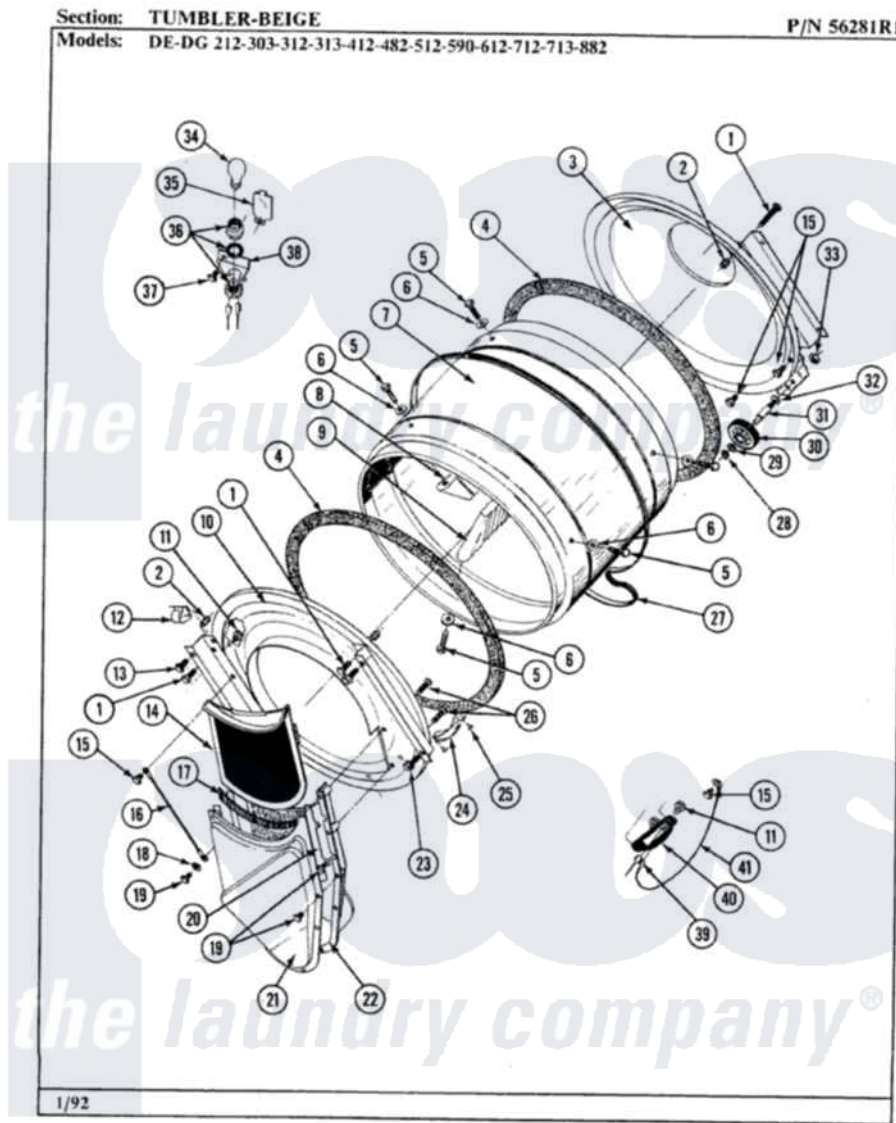

Maytag DG212 10 - TUMBLER-BEIGE

34

Maytag Residential Maytag DG212 Dryer Parts Parts Diagram 10 - TUMBLER-BEIGE
 Click on the part number to view part

Item	Original Part Number	Replaced By	Status	Part Description
1	313764		Not Available	SCREW
2	313915	31-3915		Tech Sheet
3	Y306660	33001106		Back, Tumbler
4	314820			Seal, Tumbler
5	Y310759			Screw, Tumbler Baffles
6	314158			Washer, Baffle To Tumbler
7	314802		Not Available	TUMBLER W/OUT BAFFLES
"	306663		Not Available	TUMBLER W/BAFFLES
8	314803	33001012		Baffle
9	314804	33001004		Baffle, Tall
10	306670		Not Available	TUMBLER FRONT----NA
12	Y310376			Clip, Door Switch Harness
13	Y313561			Screw----NA
14	Y306666	33001003		Screen, Lint
15	211294	90767		Screw, 8A X 3/8 HeX Washer Head Tapping
16	205810			Wire, Ground

17	Y313796		Lint Seal
18	310557		Washer
19	Y312961	W10116751	Screw
20	Y313795		Guide For Lint Screen
21	Y312964	Not Available	OUTLET DUCT - OUTER HALF
22	306656	Not Available	OUTLET DUCT & GRID ASSEMBLY
"	306657	Not Available	OUTLET DUCT & GRID
23	Y310632	1163839	Screw
24	306508		Tumbler Bearing Kit ----W
25	210720		Rivet, Bearing To Tumbler Fmt
26	Y314110	33002917	Screw, No.10-16
27	Y312959		Poly "V" Belt For Tumbler
28	410233	9703438	Ring-Retrn
29	312535		Washer, Vault Mounting Brk.
30	Y303373	12001541	Drum Roller/Washer Assembly--W
31	Y312948	6-3129480	Shaft- Tumbler
32	Y313347	312535	Washer, Vault Mounting Brk.
33	312538	33001443	Nut, Hex