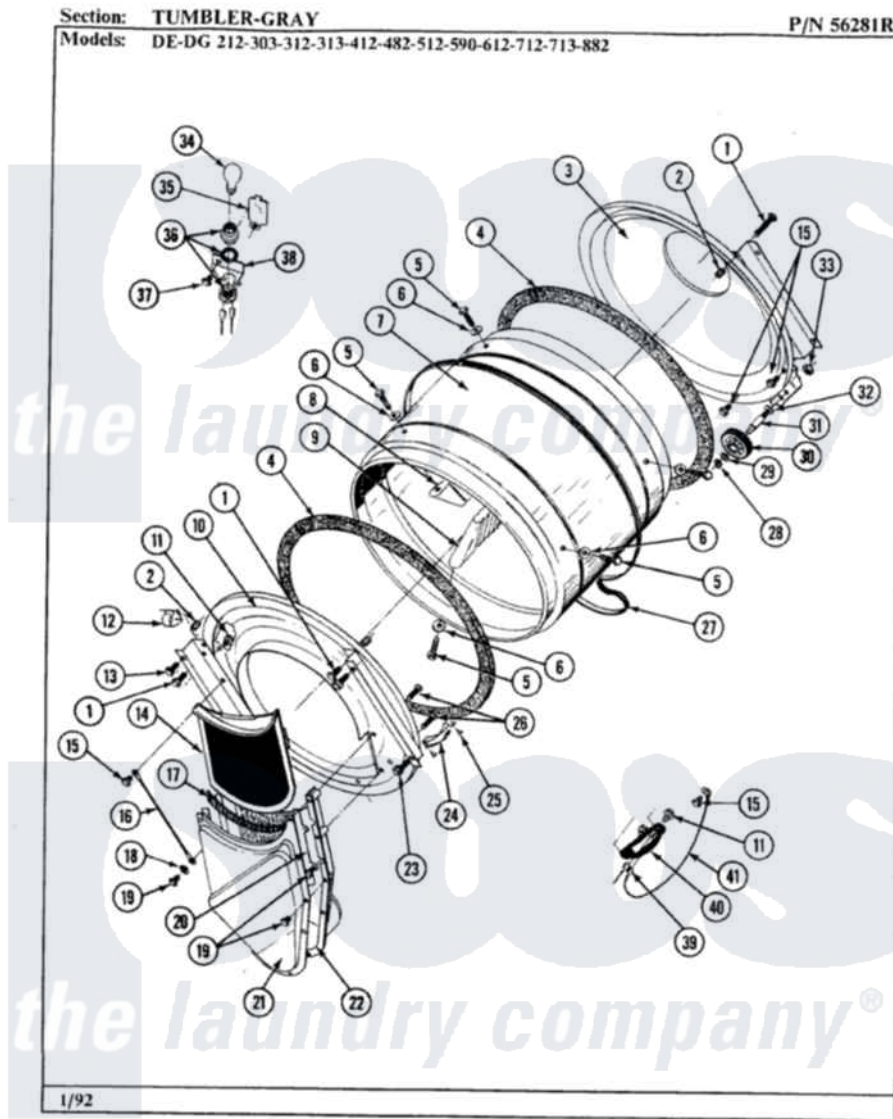

Maytag DG212 11 - TUMBLER-GRAY

32

Maytag [Residential Maytag DG212 Dryer Parts](#) Parts Diagram 11 - TUMBLER-GRAY
 Click on the part number to view part

Item	Original Part Number	Replaced By	Status	Part Description
1	313764		Not Available	SCREW
2	313915	31-3915		Tech Sheet
3	Y306660	33001106		Back, Tumbler
4	Y313541	33313541		Seal- Tumbler
5	Y310759			Screw, Tumbler Baffles
6	314158			Washer, Baffle To Tumbler
7	305187		Not Available	TUMBLER W/BAFFLES
"	Y314153		Not Available	TUMBLER No.
8	314154		Not Available	TUMBLER BAFFLE - SHORT
9	314155	33001004		Baffle, Tall
10	Y303815	33001231		Front- Tumbler
12	Y310376			Clip, Door Switch Harness
13	Y313561			Screw---NA
14	Y304388	33001003		Screen, Lint
15	211294	90767		Screw, 8A X 3/8 HeX Washer Head Tapping
16	205810			Wire, Ground

17	Y313796		Lint Seal
18	310557		Washer
19	Y312961	W10116751	Screw
20	Y313795		Guide For Lint Screen
21	Y312964	Not Available	OUTLET DUCT - OUTER HALF
22	Y304810	Not Available	OUTLET DUCT ASSEMBLY---S
23	Y310632	1163839	Screw
24	306508		Tumbler Bearing Kit ---W
25	210720		Rivet, Bearing To Tumbler Fmt
26	Y314110	33002917	Screw, No.10-16
27	Y312959		Poly "V" Belt For Tumbler
28	410233	9703438	Ring-Retrn
29	312535		Washer, Vault Mounting Brk.
30	Y303373	12001541	Drum Roller/Washer Assembly--W
31	Y312948	6-3129480	Shaft- Tumbler
32	Y313347	312535	Washer, Vault Mounting Brk.
33	312538	33001443	Nut, Hex