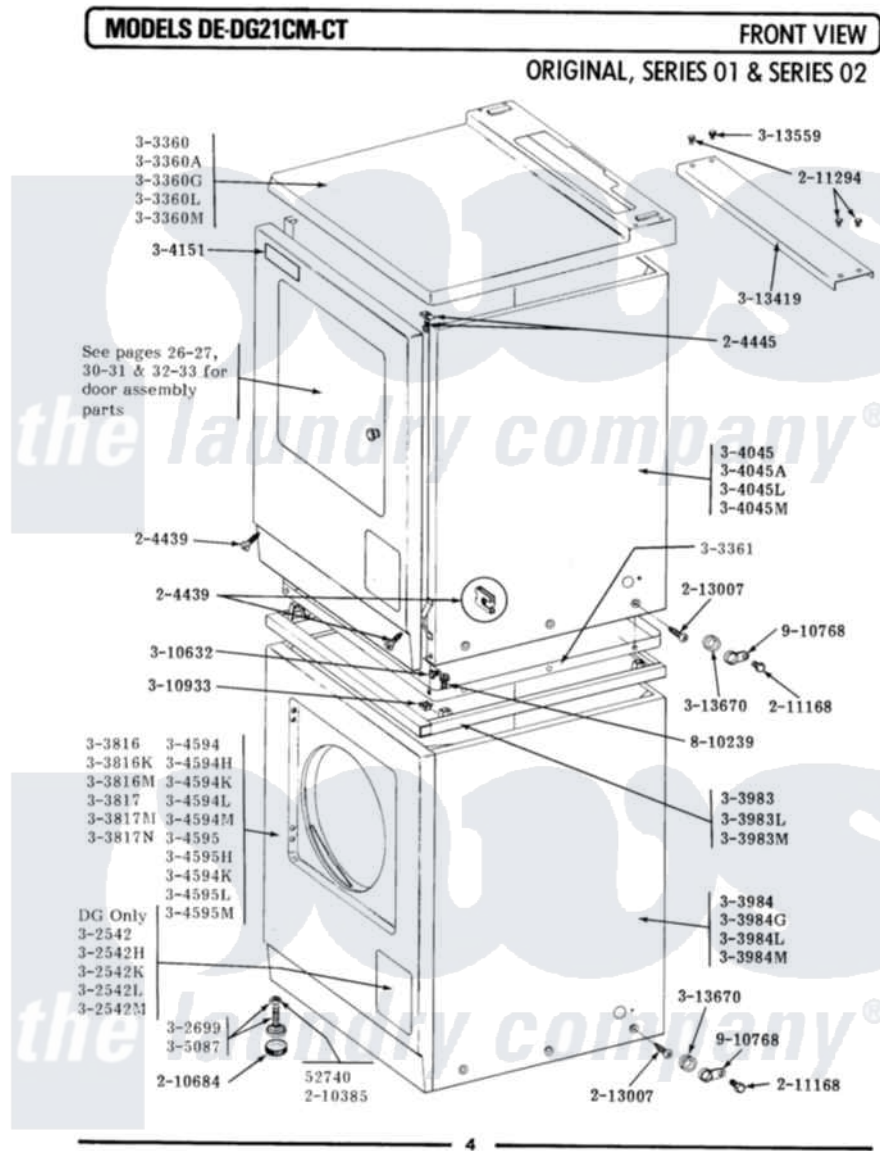

Maytag DG21CM 01 - FRONT VIEW

Maytag Residential Maytag DG21CM Dryer Parts Parts Diagram 01 - FRONT VIEW

Click on the part number to view part

| Item | Original Part Number | Replaced By | Status | Part Description |
|------|------------------------|---------------------------|---------------|---|
| 001 | Y052740 | 62739 | | Nut, Lock |
| 002 | 204439 | | | Screw And Fstner Assembly |
| 003 | 204445 | | | Screw And Fastener Assembly |
| 004 | 210385 | | | Lock Nut For Adjustable Leg |
| 005 | 210684 | | | Foot, Adjustable Leg |
| 006 | 211168 | W10139210 | | Screw, 8-18 X 5/16 |
| 007 | 211294 | 90767 | | Screw, 8A X 3/8 HeX Washer Head Tapping |
| 008 | 213007 | | | Xfor Cabinet See Cabinet, Back |
| 009 | NLA | | Not Available | ACCESS DOOR (WHITE) |
| 010 | Y302699 | 22003428 | | Leg, Adjustable |
| 011 | NLA | | Not Available | TOP COVER-WHITE |
| 012 | Y303361 | | Not Available | BASE ASSY. (UPPER & LOWER) |
| 013 | NLA | | Not Available | FRONT PANEL-WHITE |
| 014 | NLA | | Not Available | SPACER ASSM-WHITE |

| | | | | |
|-----|--------------------------|--------------------------|---------------|-------------------------------|
| 015 | NLA | | Not Available | CABINET-WHITE |
| 016 | 304045 | | Not Available | CABINET-WHITE |
| 017 | NLA | | Not Available | NAME PLATE ON CONTROL PANEL |
| 018 | NLA | | Not Available | FRONT PANEL-WHITE |
| 019 | Y305087 | 22003544 | | Adjustable Leg W/Foot And Nut |
| 020 | Y310632 | 1163839 | | Screw |
| 021 | 310933 | 33002194 | | Nut, Speed |
| 022 | NLA | | Not Available | COVER PLATE FOR TOP COVER |
| 023 | Y313559 | | | Screw |
| 024 | 33001303 | | | Grommet, Plate Hole |
| 025 | NLA | | Not Available | SCREW |
| 026 | 910768 | M0280301 | | Tie Electr |