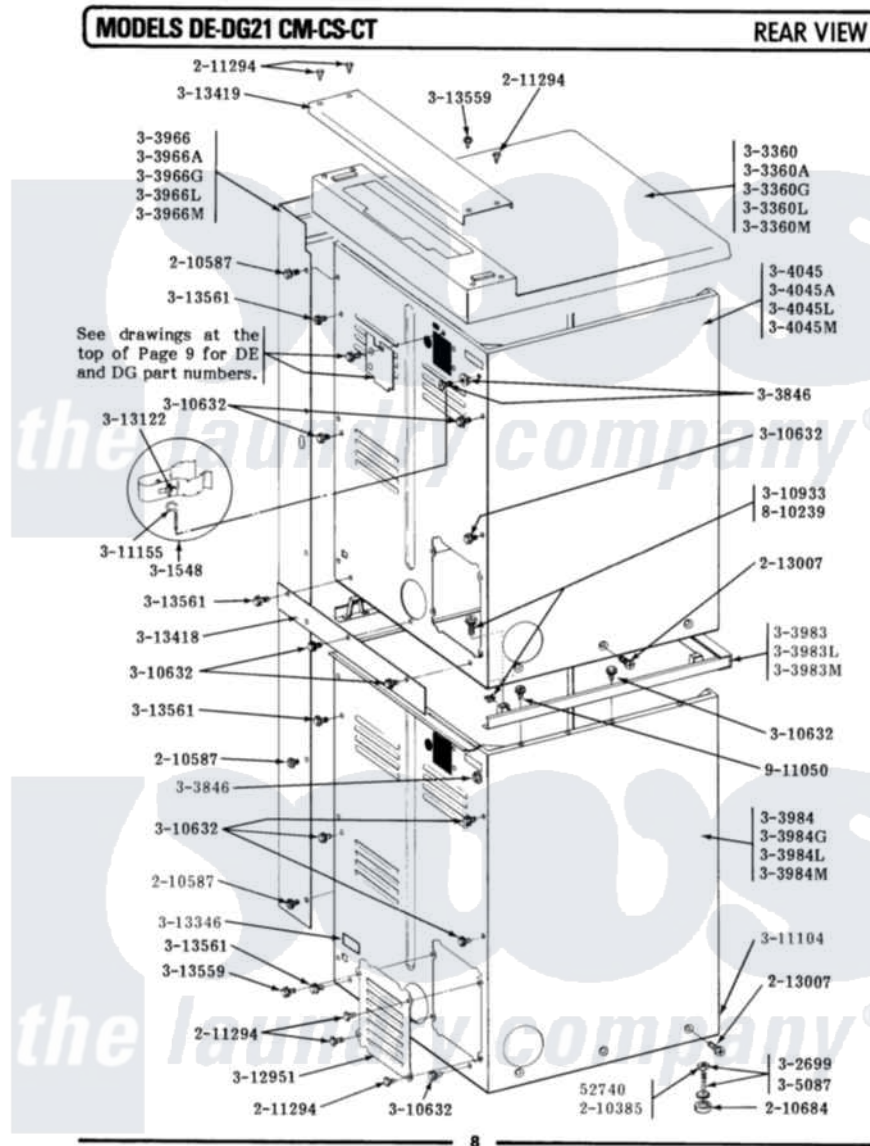

Maytag DG21CM 02 - REAR VIEW

Maytag Residential Maytag DG21CM Dryer Parts Parts Diagram 02 - REAR VIEW
 Click on the part number to view part

Item	Original Part Number	Replaced By	Status	Part Description
001	Y052740	62739		Nut, Lock
002	210385			Lock Nut For Adjustable Leg
003	210684			Foot, Adjustable Leg
004	NLA		Not Available	SCREW
005	211294	90767		Screw, 8A X 3/8 HeX Washer Head Tapping
006	211881			Grommet, Cord Part Not Used-Gas Models Only
007	213007			Xfor Cabinet See Cabinet, Back
008	301548			Clamp, Ground Wire
009	302521		Not Available	CORD, POWER PART NOT USED-GAS MODELS ONLY
010	Y302699	22003428		Leg, Adjustable
011	NLA		Not Available	TOP COVER-WHITE
012	NLA		Not Available	SCREW & WASHER ASSY.
013	NLA		Not Available	CONTROL SHROUD-WHITE
014	NLA		Not Available	SPACER ASSM-WHITE

015	NLA		Not Available	CABINET-WHITE
016	304045		Not Available	CABINET-WHITE
017	Y305087	22003544		Adjustable Leg W/Foot And Nut
018	Y310632	1163839		Screw
019	310933	33002194		Nut, Speed
020	NLA		Not Available	HARNESS CLIP
021	311155			Ground Wire And Clamp
022	Y311270			Washer, Terminal Block
023	Y311423	489483		Screw 10-32 X 1/2
024	311484	112432		Nut
025	Y312184			Strap, Grounding
026	Y312209	W10001200		Screw
027	Y312905		Not Available	COVER, TERMINAL
028	Y312951		Not Available	ACCESS COVER, BACK
029	313122			Screw - Baffle To Tumbler
030	NLA		Not Available	FILLER STRIP
031	NLA		Not Available	COVER PLATE FOR TOP COVER
032	Y313559			Screw
033	Y313561			Screw----NA
034	NLA		Not Available	SCREW
035	911050	4312464		Screw