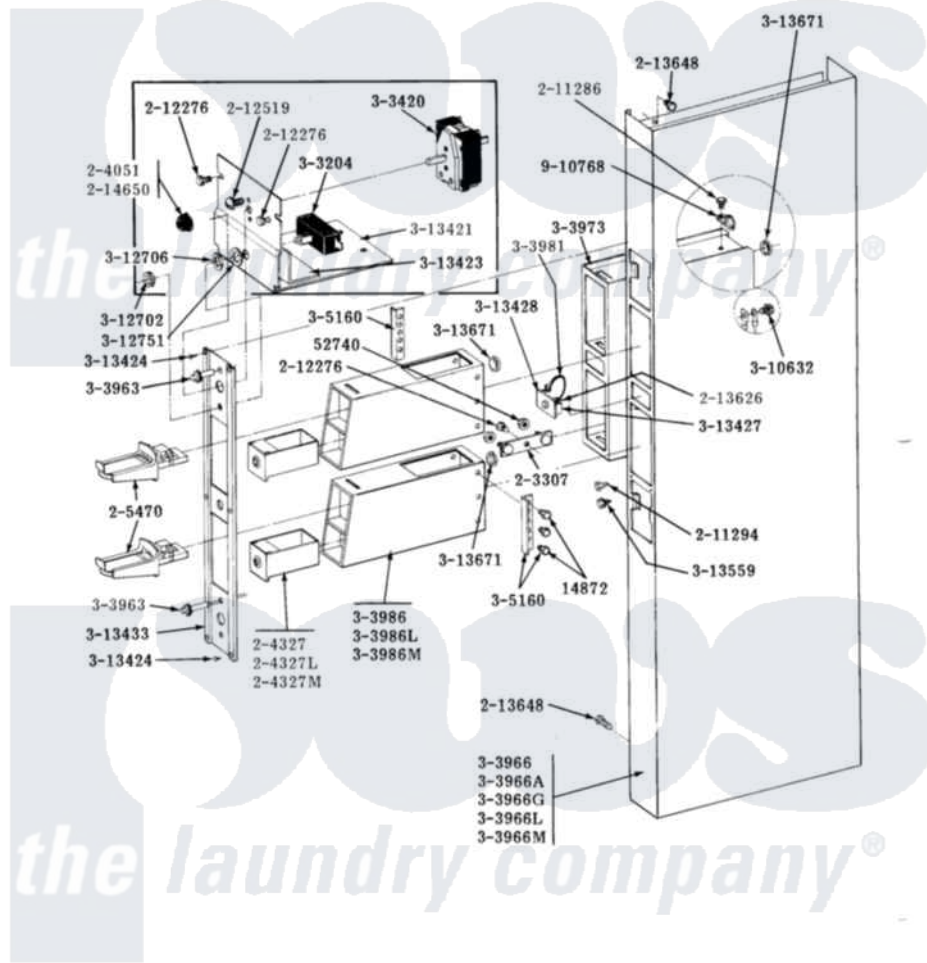

Maytag DG21CM 03 - CONTROL CENTER SHROUD

MODELS DE-DG21CM-CS

CONTROL CENTER SHROUD

Maytag Residential Maytag DG21CM Dryer Parts Parts Diagram 03 - CONTROL CENTER SHROUD

Click on the part number to view part

Item	Original Part Number	Replaced By	Status	Part Description
001	Y014872			Screw, Coin Meter Stop -
002	Y052740	62739		Nut, Lock
003	NLA		Not Available	MTG. STRAP----NA
004	204051	22204051		Knob
005	NLA		Not Available	COIN BOX-WHITE----NA
006	NLA		Not Available	MAYTAG COIN SLIDE
007	NLA		Not Available	SCREW, HEX HD No.8 X 1/2 INCH
008	211294	90767		Screw, 8A X 3/8 HeX Washer Head Tapping
009	212276	W10116760		Screw
010	212519	488234		Screw 8-32 X 1/4
011	NLA		Not Available	SPRING WASHER FOR LOCK
012	213648	98165		Screw
013	214650			Screw For 2-4051 Knob
014	Y303204			Start Switch With Nuts

015	Y303420		Not Available	SELECTOR SWITCH
016	303963		Not Available	LIGHT, INDICATOR
017	NLA		Not Available	CONTROL SHROUD-WHITE
018	NLA		Not Available	VAULT ASSEMBLY
019	Y303981			Ground Wire For Latch
020	NLA		Not Available	OUTER CASE-WHITE
021	NLA		Not Available	COIN METER STOP WITH SCREWS
022	Y310632	1163839		Screw
023	Y312702			Knurled Nut, Start Switch
024	Y312706	422617		Nut
025	312751			Lockwasher, Start Switch
026	NLA		Not Available	BRACKET FOR SWITCH & RELAY
027	NLA		Not Available	INSULATOR
028	Y313424			Screw, Vault Panel
029	Y313427	206637		Lock Kit
030	313428		Not Available	PLATE FOR LATCH
031	NLA		Not Available	CONTROL PANEL FOR VAULT
032	Y313559			Screw
033	Y313671	33001303		Grommet, Plate Hole
034	910768	M0280301		Tie Electr