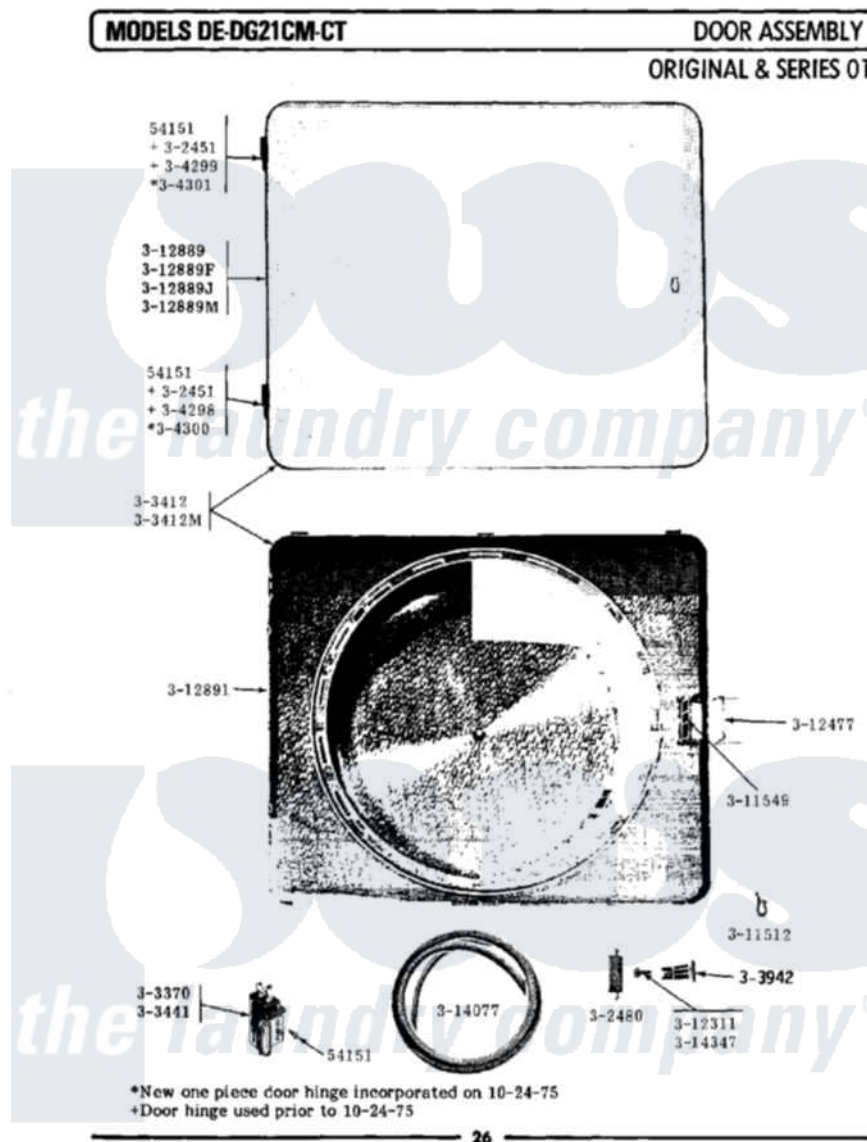

Maytag DG21CM 05 - DOOR ASSEMBLY

Maytag Residential Maytag DG21CM Dryer Parts Parts Diagram 05 - DOOR ASSEMBLY
 Click on the part number to view part

| Item | Original Part Number | Replaced By | Status | Part Description |
|------|-------------------------|-------------|---------------|----------------------------|
| 001 | NLA | | Not Available | SCREW, No.4-40 X 1/4 |
| 002 | NLA | | Not Available | HINGE ASSEMBLY---N |
| 003 | NLA | | Not Available | LATCH |
| 004 | NLA | | Not Available | DOOR COMPLETE-WHITE |
| 005 | Y303441 | | Not Available | DOOR SWITCH |
| 006 | Y304298 | | | Hinge - Lower |
| 007 | NLA | | Not Available | HINGE - UPPER |
| 008 | NLA | | Not Available | HINGE - LOWER |
| 009 | NLA | | Not Available | HINGE - UPPER |
| 010 | NLA | | Not Available | KNOB AND SCREW |
| 011 | NLA | | Not Available | FASTENER |
| 012 | NLA | | Not Available | WIRE CLIP |
| 013 | NLA | | Not Available | SCREW---NA |
| 014 | NLA | | Not Available | MAGNETIC LATCH RETAINER |
| 015 | NLA | | Not Available | DOOR PANEL-WHITE |
| 016 | Y312891 | | Not Available | DOOR LINER - INNER HALF |

017 [314077](#)

Door Seal

018 NLA

Not Available

SCREW FOR DOOR KNOB---
NA