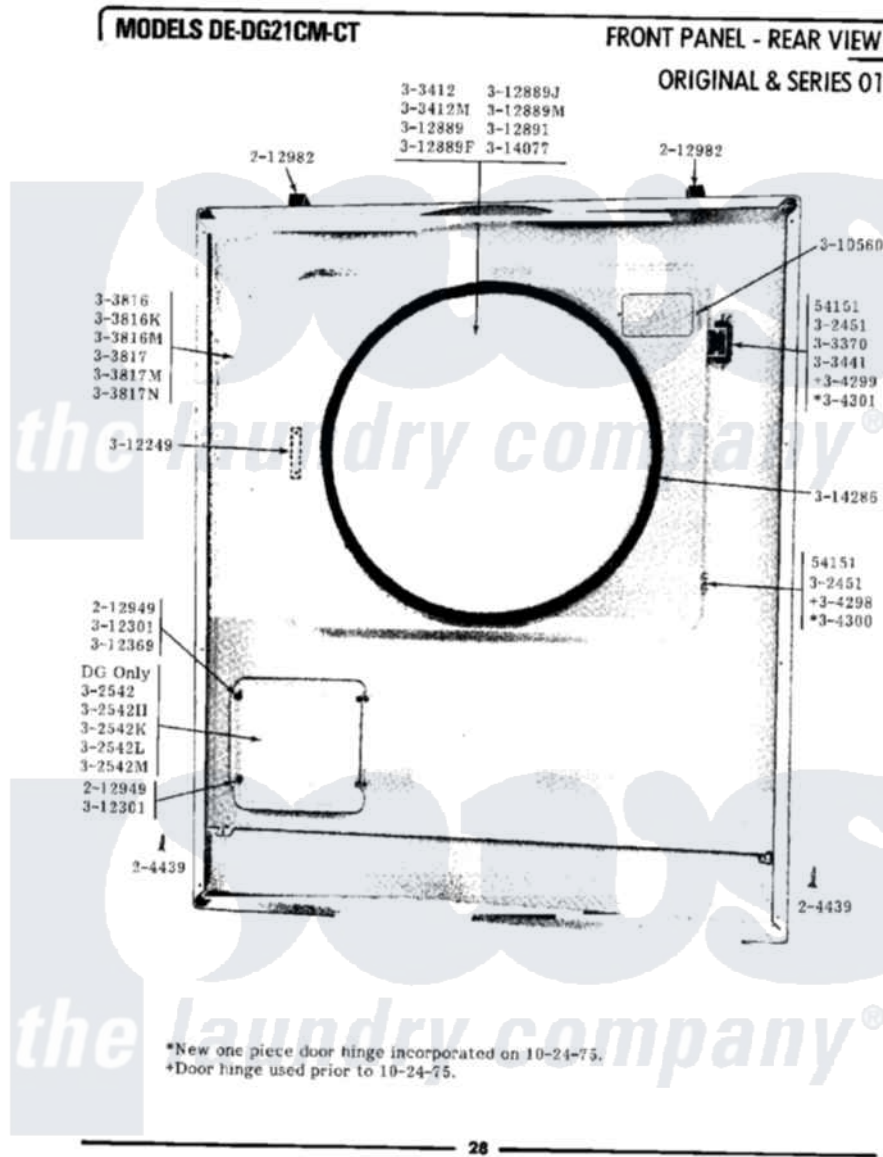

Maytag DG21CM 06 - FRONT PANEL-REAR VIEW

Maytag Residential Maytag DG21CM Dryer Parts Parts Diagram 06 - FRONT PANEL-REAR VIEW
 Click on the part number to view part

Item	Original Part Number	Replaced By	Status	Part Description
001	NLA		Not Available	SCREW, No.4-40 X 1/4
002	204439			Screw And Fstner Assembly
003	212949	22001866		Screw, Relay
004	212982	22001650		Fastener, Spring
005	NLA		Not Available	HINGE ASSEMBLY----N
006	NLA		Not Available	ACCESS DOOR (WHITE)
007	NLA		Not Available	DOOR COMPLETE-WHITE
008	Y303441		Not Available	DOOR SWITCH
009	NLA		Not Available	FRONT PANEL-WHITE
010	Y304298			Hinge - Lower
011	NLA		Not Available	HINGE - UPPER
012	NLA		Not Available	HINGE - LOWER
013	NLA		Not Available	HINGE - UPPER
014	310560	74004005		Screw, 6-32 X 5/16"
015	NLA		Not Available	STRIKE PLATE
016	NLA		Not Available	BUSHING FOR ACCESS STUD

017	312369		Sleeve, Access Panel Stud Part Not Used
018	NLA	Not Available	DOOR PANEL-WHITE
019	Y312891	Not Available	DOOR LINER - INNER HALF
020	Y313340		LABEL, LINT SCREEN INSTRUCTION
021	Y313927		INSTRUCTION LABEL
022	314077		Door Seal
023	NLA	Not Available	GAS IGNITION LABEL
024	314286		Seal For Front Panel