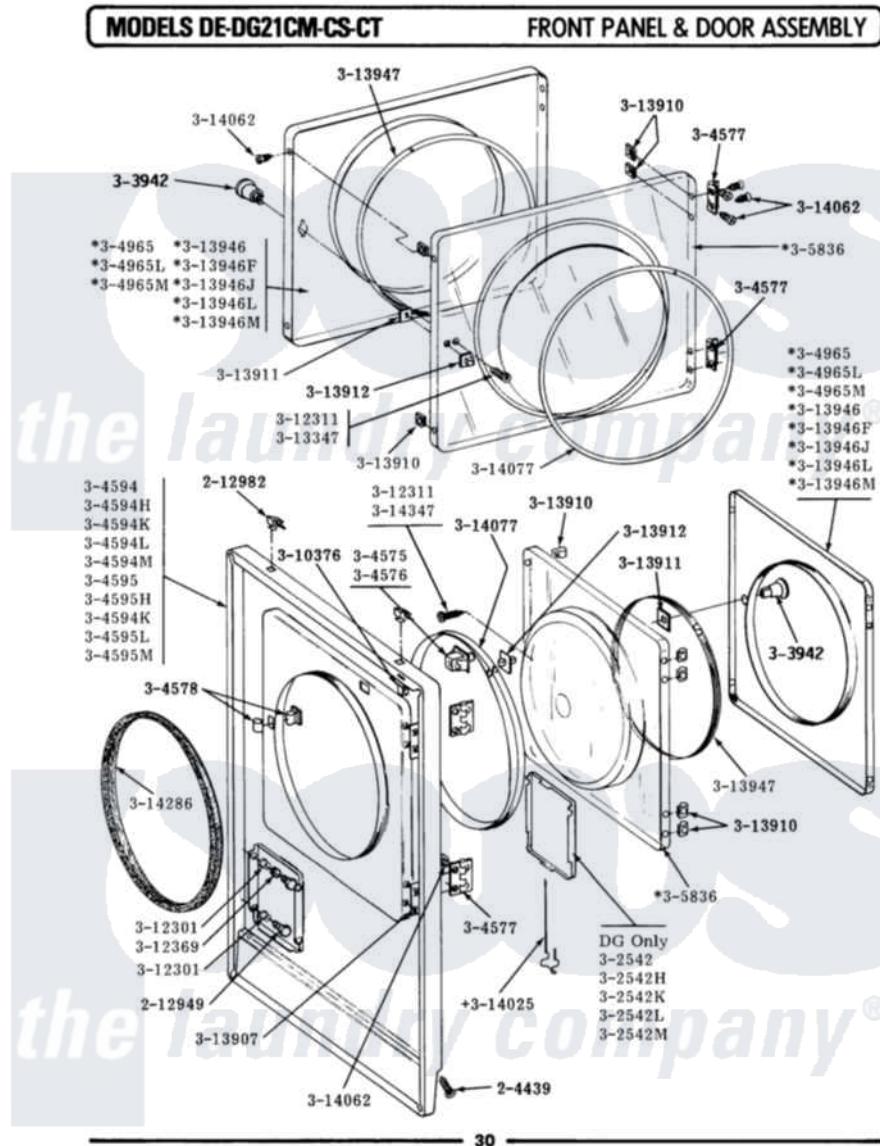

Maytag DG21CM 07 - FRONT PANEL & DOOR ASSEMBLY

Maytag Residential Maytag DG21CM Dryer Parts Parts Diagram 07 - FRONT PANEL & DOOR ASSEMBLY
 Click on the part number to view part

Item	Original Part Number	Replaced By	Status	Part Description
001	204439			Screw And Fstner Assembly
002	212949	22001866		Screw, Relay
003	212982	22001650		Fastener, Spring
004	NLA		Not Available	ACCESS DOOR (WHITE)
005	Y304575	W10169313		Switch-Dor
006	Y304577	33001230		Hinge, Door
007	Y304578	LA-1003		Door Catch Kit
008	NLA		Not Available	FRONT PANEL-WHITE
009	304965			Door Complete-White
010	NLA		Not Available	INNER DOOR WITH KNOB & SCRE
011	NLA		Not Available	KNOB AND SCREW
012	Y310376			Clip, Door Switch Harness
013	NLA		Not Available	BUSHING FOR ACCESS STUD
014	NLA		Not Available	SCREW----NA
015	312360			Sleeve, Access Panel Stud

015	312909		Part Not Used
016	Y313340		LABEL, LINT SCREEN INSTRUCTION
017	Y313907		Fastener, Twin
018	Y313910		Clip, Door Liner To Outer Panel
019	Y313911		Door Strike Retainer
020	Y313912	306436	Door Latch Kit--W
021	Y313927		INSTRUCTION LABEL
022	Y313946	Not Available	DOOR PANEL-WHITE
023	Y313947		Gasket For Window
024	Y314025		Latch For Access Door
025	Y314062		Screw, Door Hinge And Panel
026	314077		Door Seal
027	NLA	Not Available	GAS IGNITION LABEL
028	314286		Seal For Front Panel
029	NLA	Not Available	SCREW FOR DOOR KNOB---NA