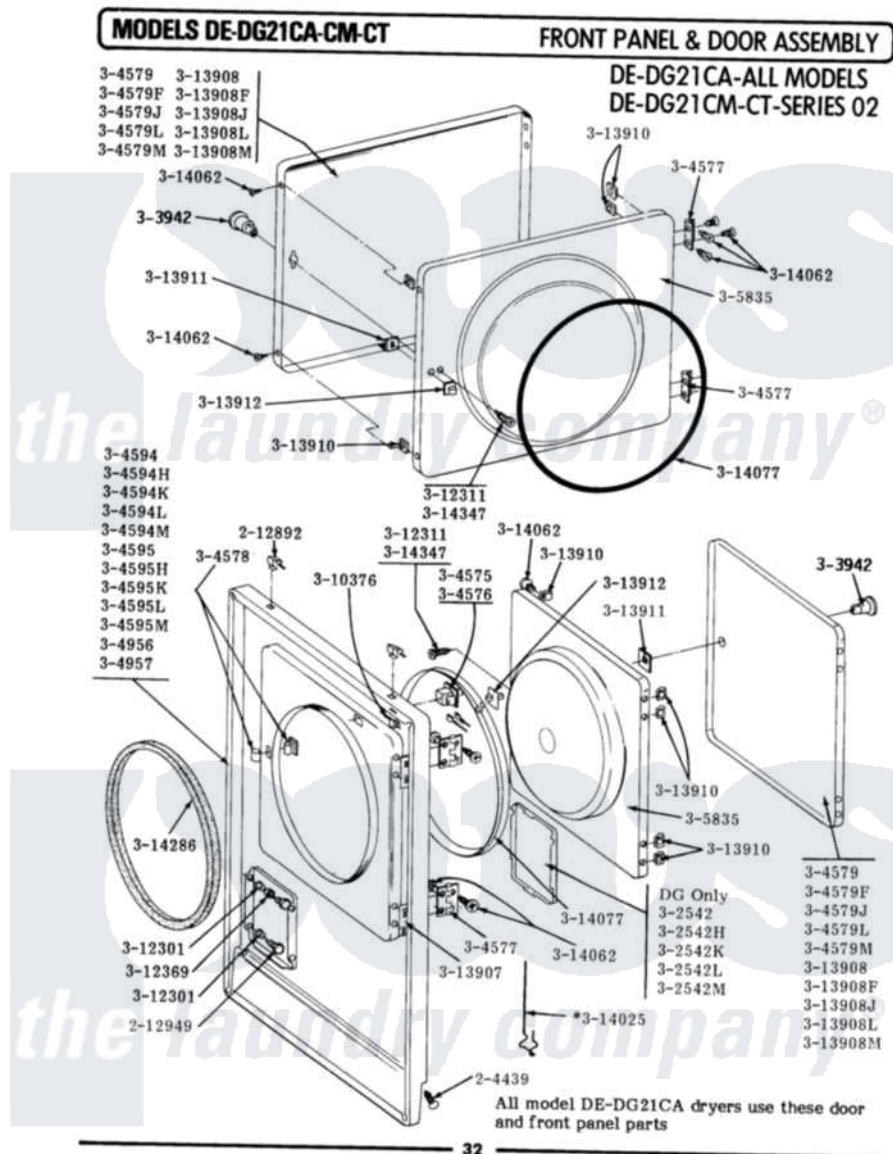

Maytag DG21CM 08 - FRONT PANEL & DOOR ASSY (SERIES 02)

Maytag Residential Maytag DG21CM Dryer Parts Parts Diagram 08 - FRONT PANEL & DOOR ASSY (SERIES 02)
Click on the part number to view part

Item	Original Part Number	Replaced By	Status	Part Description
001	204439			Screw And Fstner Assembly
002	212949	22001866		Screw, Relay
003	212982	22001650		Fastener, Spring
004	NLA		Not Available	ACCESS DOOR (WHITE)
005	Y304576	W10169313		Switch-Dor
006	Y304577	33001230		Hinge, Door
007	Y304578	LA-1003		Door Catch Kit
008	Y304579			DOOR (WHT)
009	NLA		Not Available	FRONT PANEL-WHITE
010	NLA		Not Available	PART NOT USED
011	NLA		Not Available	INNER DOOR WITH KNOB & SCRE
012	NLA		Not Available	KNOB AND SCREW
013	Y310376			Clip, Door Switch Harness
014	NLA		Not Available	BUSHING FOR ACCESS STUD
015	NLA		Not Available	SCREW---NA

016	312369		Sleeve, Access Panel Stud Part Not Used
017	Y313340		LABEL, LINT SCREEN INSTRUCTION
018	Y313907		Fastener, Twin
019	Y313908		DOOR PANEL-WHITE
020	Y313910		Clip, Door Liner To Outer Panel
021	Y313911		Door Strike Retainer
022	Y313912	306436	Door Latch Kit--W
023	Y313927		INSTRUCTION LABEL
024	Y314025		Latch For Access Door
025	Y314062		Screw, Door Hinge And Panel
026	314077		Door Seal
027	NLA	Not Available	GAS IGNITION LABEL
028	314286		Seal For Front Panel
029	NLA	Not Available	SCREW FOR DOOR KNOB--- NA