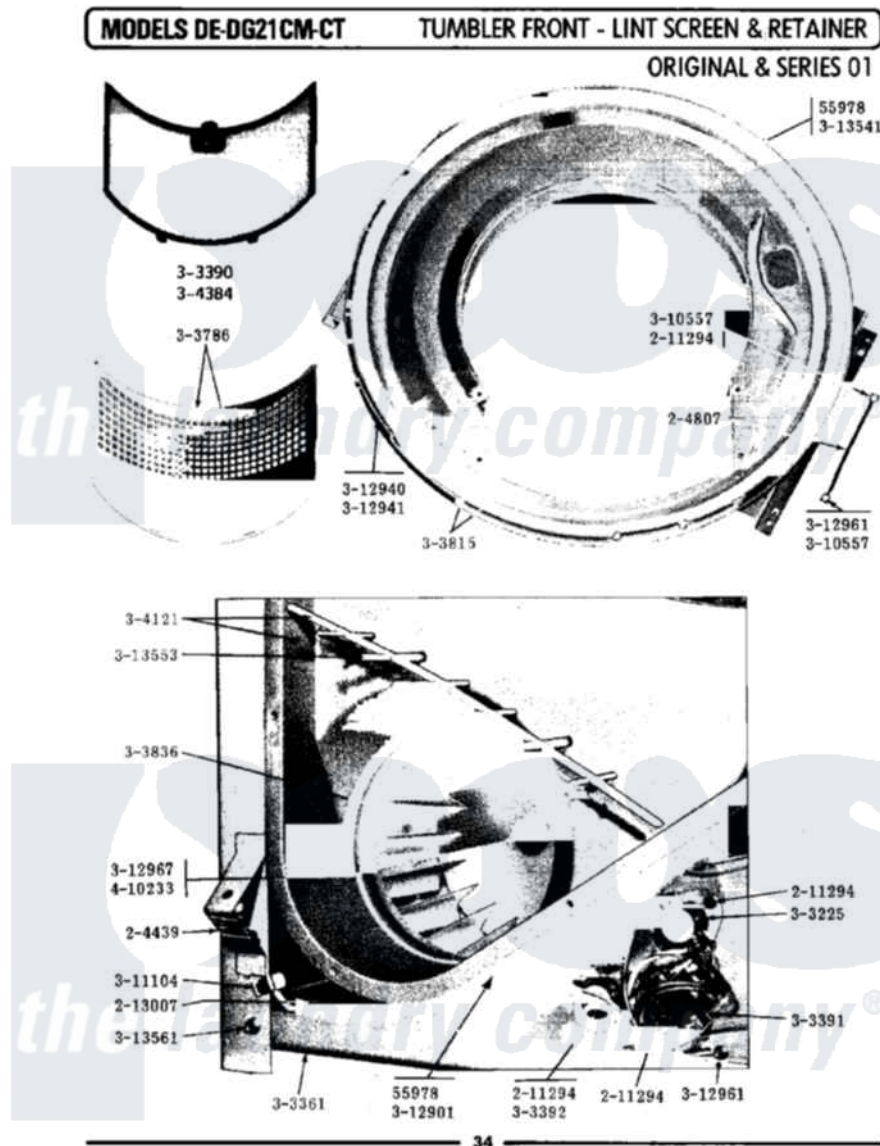

Maytag DG21CM 09 - TUMBLER FRONT, LINT SCREEN & RETAINER

Maytag Residential Maytag DG21CM Dryer Parts Parts Diagram 09 - TUMBLER FRONT, LINT SCREEN & RETAINER
 Click on the part number to view part

Item	Original Part Number	Replaced By	Status	Part Description
001	Y055978			Rubber Adhesive, 2 Oz Tube
002	204439			Screw And Fstner Assembly
003	204807			Ground Wire, Supp. Plte To Top Cover
004	211294	90767		Screw, 8A X 3/8 HeX Washer Head Tapping
005	213007			Xfor Cabinet See Cabinet, Back
006	Y303225			Thermostat, Permanent Press
007	Y303361		Not Available	BASE ASSY. (UPPER & LOWER)
008	Y303390		Not Available	LINT SCREEN
009	Y303391	33303391		Thermostat, Cycling
010	303392			Thermostat, Cycling
011	Y303786		Not Available	LINT SCREEN WITH RETAINER
012	Y303815	33001231		Front- Tumbler
013	Y303836			Blower Wheel Assembly And Clamp

014	NLA		Not Available	OUTLET GRID AND DUCT
015	Y304384	33001003		Screen, Lint
016	Y304810		Not Available	OUTLET DUCT ASSEMBLY---S
017	310557			Washer
018	NLA		Not Available	HARNESSE CLIP
019	Y312901			Seal, Housing Cover
020	312940	306508		Tumbler Bearing Kit ---W
021	312941	306508		Tumbler Bearing Kit ---W
022	Y312961	W10116751		Screw
023	312967			Clamp, Blower Housing
024	Y313541	33313541		Seal- Tumbler
025	NLA		Not Available	GRID FOR OUTLET DUCT
026	Y313561			Screw---NA
027	Y313794		Not Available	OUTLET GRID AND DUCT ---S
028	Y313795			Guide For Lint Screen
029	Y313796			Lint Seal
030	410233	9703438		Ring-Retrn