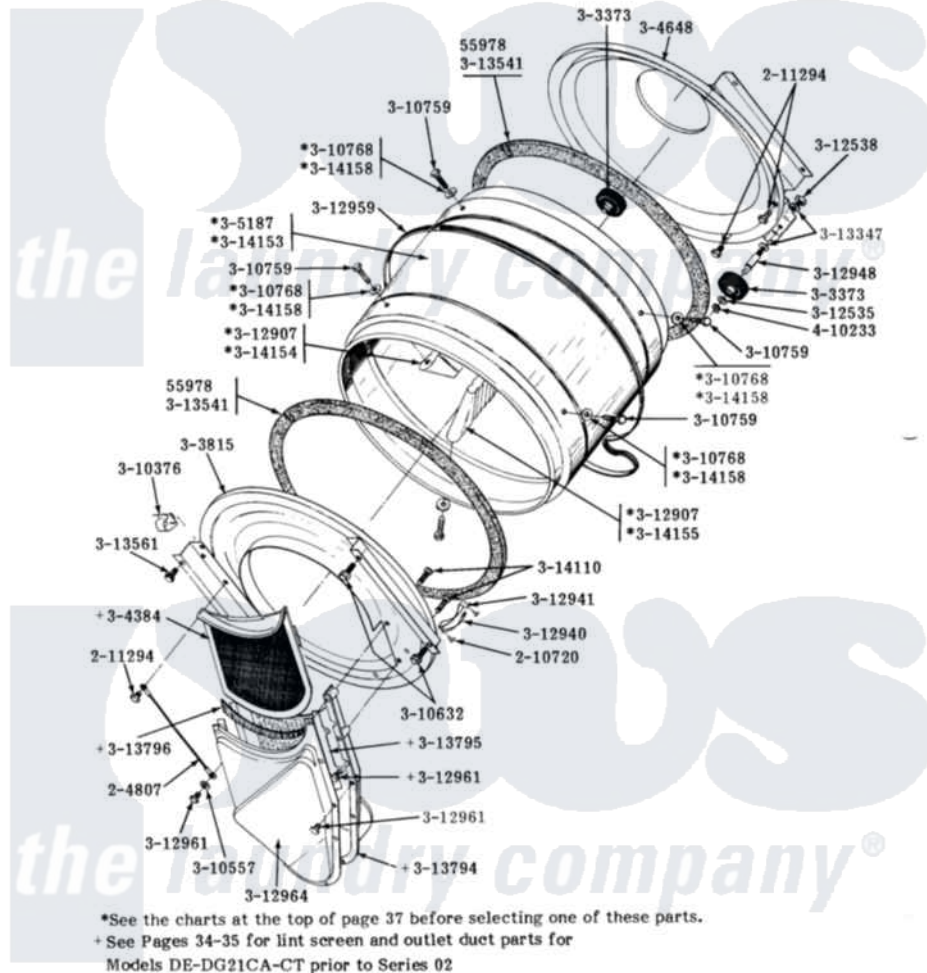

Maytag DG21CM 10 - LINT SCREEN, TUMBLER (FRONT & BACK)

MODELS DE-DG21CA-CM-CS-CT

LINT SCREEN, TUMBLER, TUMBLER FRONT & TUMBLER BACK

Maytag Residential Maytag DG21CM Dryer Parts Parts Diagram 10 - LINT SCREEN, TUMBLER (FRONT & BACK)
 Click on the part number to view part

Item	Original Part Number	Replaced By	Status	Part Description
001	Y053241			Set Screw, Motor Pulley
002	Y055978			Rubber Adhesive, 2 Oz Tube
003	204807			Ground Wire, Supp. Plte To Top Cover
004	210720			Rivet, Bearing To Tumbler Frmt
005	211294	90767		Screw, 8A X 3/8 HeX Washer Head Tapping
006	Y303373	12001541		Drum Roller/Washer Assembly--W
007	Y303815	33001231		Front- Tumbler
008	Y304244			Motor Pulley With Set Screw
009	Y304384	33001003		Screen, Lint
010	Y304648	33001106		Back, Tumbler
011	Y305185	6-3051850		Pulley- MO
012	305187		Not Available	TUMBLER W/BAFFLES
013	Y310376			Clip, Door Switch Harness
014	310557			Washer

015	Y310632	1163839		Screw
016	Y310759			Screw, Tumbler Baffles
017	NLA		Not Available	WASHER
018	312535			Washer, Vault Mounting Brk.
019	312538	33001443		Nut, Hex
020	Y312907			Tumbler Baffle
021	312940	306508		Tumbler Bearing Kit ----W
022	312941	306508		Tumbler Bearing Kit ----W
023	Y312948	6-3129480		Shaft- Tumbler
024	Y312959			Poly "V" Belt For Tumbler
025	Y312961	W10116751		Screw
026	Y312964		Not Available	OUTLET DUCT - OUTER HALF
027	Y313347	312535		Washer, Vault Mounting Brk.
028	Y313541	33313541		Seal- Tumbler
029	Y313561			Screw----NA
030	Y313794		Not Available	OUTLET GRID AND DUCT --- S
031	Y313795			Guide For Lint Screen
032	Y313796			Lint Seal
033	Y314110	33002917		Screw, No.10-16
034	Y314153		Not Available	TUMBLER No.
035	NLA		Not Available	TUMBLER BAFFLE - SHORT
036	314155	33001004		Baffle, Tall
037	314158			Washer, Baffle To Tumbler
038	410233	9703438		Ring-Retrn