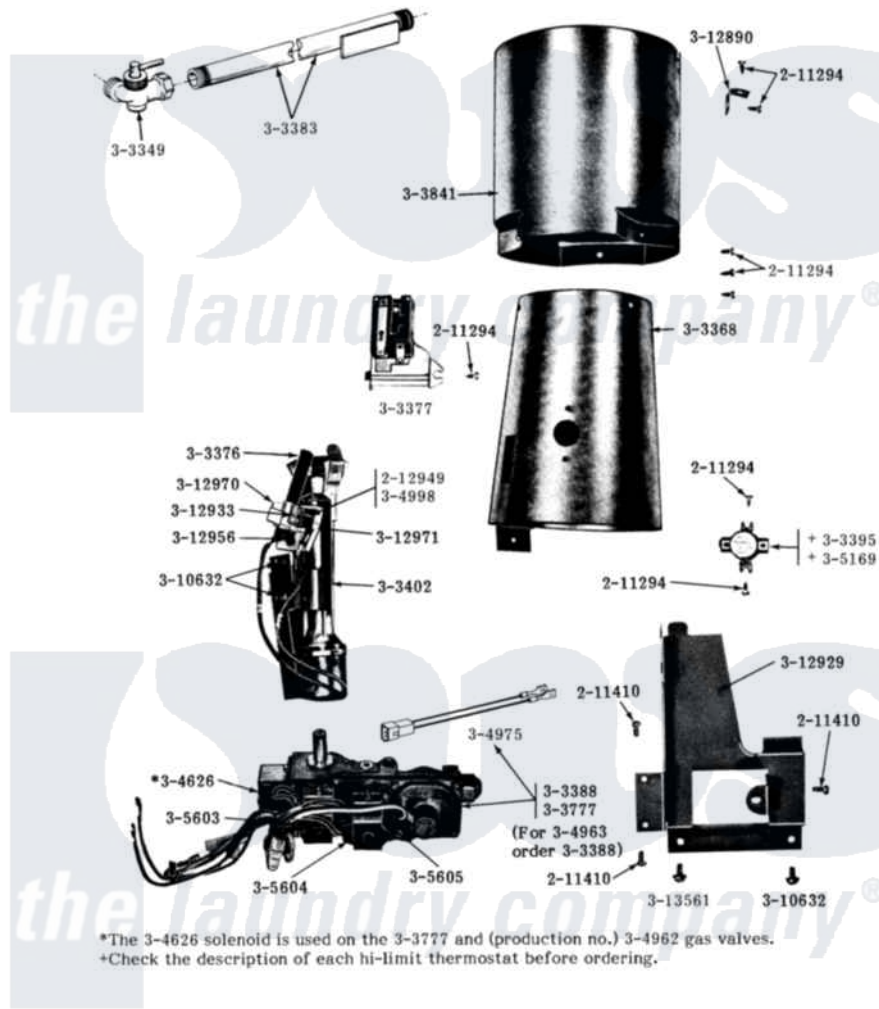

# Maytag DG21CM 11 - GAS VALVE, BURNER & COMBUSTION CONE

**MODELS DG21CA-CM-CS-CT GAS VALVE, BURNER & COMBUSTION CONE**  
 DG21CM-CT-ORIGINAL, SERIES 01 & SERIES 02  
 DG21CA-CS-ORIGINAL

Maytag [Residential Maytag DG21CM Dryer Parts](#) Parts Diagram 11 - GAS VALVE, BURNER & COMBUSTION CONE  
 Click on the part number to view part

Item	Original Part Number	Replaced By	Status	Part Description
001	211294	<a href="#">90767</a>		Screw, 8A X 3/8 HeX Washer Head Tapping
002	NLA		Not Available	SCREW, HEX HD No.8 X 3/8 INCH
003	212949	<a href="#">22001866</a>		Screw, Relay
004	<a href="#">Y303349</a>			Angle Shut-Off, Gas Valve
005	<a href="#">Y303368</a>			Cone, Combustion
006	303376	<a href="#">4392003</a>		Ignitor
007	Y303377	<a href="#">338906</a>		Radiant, Sensor
008	Y303383	<a href="#">33001735</a>		Pipe And Bracket Assembly Series 18 Not Needed Use Vavle
009	<a href="#">303395</a>			Thermostat, Hi-Limit
010	<a href="#">Y303402</a>			Burner Assembly NA
011	Y303777	<a href="#">W10116794</a>		Gas Valve
012	<a href="#">Y303841</a>			Cone, Extension
013	<a href="#">Y304626</a>			Side Coil
014	<a href="#">304975</a>			Gas Valve Harness

015	304998	<a href="#">12990527</a>	Screw-Sm/Hex
016	<a href="#">305169</a>		Thermostat, Hi-Limit Gas
017	<a href="#">305603</a>		Secondary Coil
018	<a href="#">305604</a>		Holding Coil
019	<a href="#">305605</a>		Booster Coil
020	Y310632	<a href="#">1163839</a>	Screw
021	<a href="#">Y312890</a>		Retainer, Heater Chamber
022	<a href="#">312929</a>		Gas Valve Bracket
023	NLA	Not Available	CLIP FOR IGNITER, RIGHT-HAN
024	<a href="#">312956</a>		Screw-Igniter And Clip Mount
025	NLA	Not Available	CLIP FOR IGNITER, LEFT-HAND
026	<a href="#">Y312971</a>		Insulator For Igniter Mount
027	<a href="#">Y313561</a>		Screw---NA