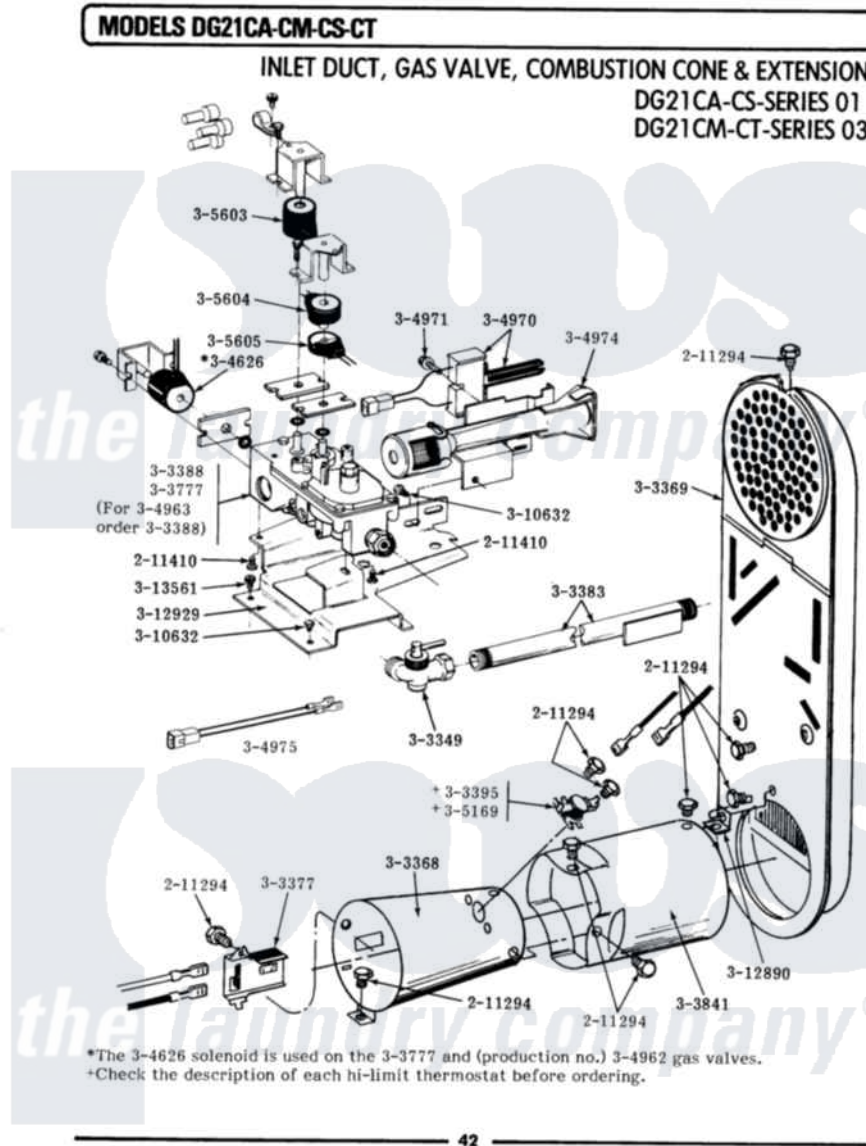

Maytag DG21CM 12 - INLET DUCT, GAS VALVE & COMBUSTION CONE

Maytag Residential Maytag DG21CM Dryer Parts Parts Diagram 12 - INLET DUCT, GAS VALVE & COMBUSTION CONE

Click on the part number to view part

Item	Original Part Number	Replaced By	Status	Part Description
001	211294	90767		Screw, 8A X 3/8 HeX Washer Head Tapping
002	NLA		Not Available	SCREW, HEX HD No.8 X 3/8 INCH
003	Y303349			Angle Shut-Off, Gas Valve
004	Y303368			Cone, Combustion
005	Y303369			Inlet Duct Assembly
006	Y303377	338906		Radiant, Sensor
007	Y303383	33001735		Pipe And Bracket Assembly Series 18 Not Needed Use Vavle
008	303395			Thermostat, Hi-Limit
009	Y303777	W10116794		Gas Valve
010	Y303841			Cone, Extension
011	Y304626			Side Coil
012	304970	4391996		Ignitor
013	304971			Screw Note: Screw, Igniter

014	304974	33002793	Burner Assembly
015	304975		Gas Valve Harness
016	305169		Thermostat, Hi-Limit Gas
017	305603		Secondary Coil
018	305604		Holding Coil
019	305605		Booster Coil
020	Y310632	1163839	Screw
021	Y312890		Retainer, Heater Chamber
022	312929		Gas Valve Bracket
023	Y313561		Screw----NA