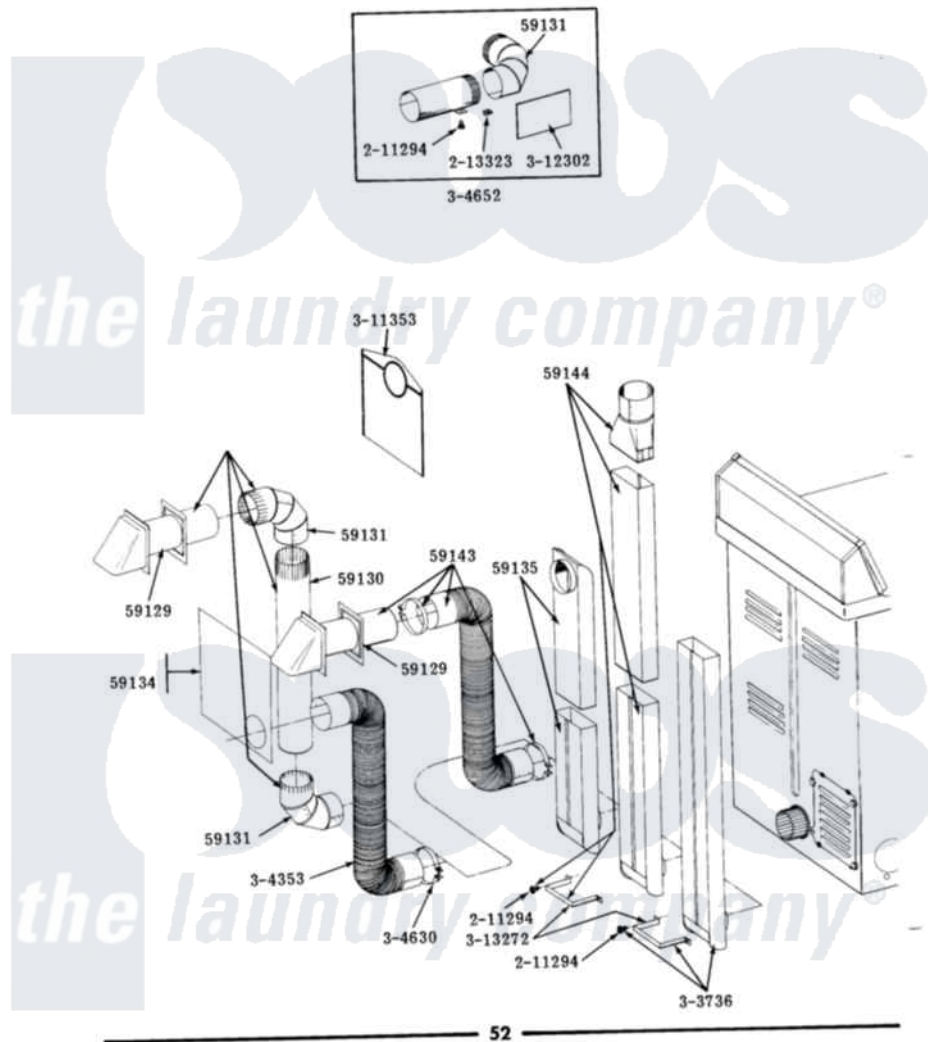

ALL MODELS INSTALLATION ACCESSORIES

Maytag Residential Maytag DG21CM Dryer Parts Parts Diagram 14 - INSTALLATION ACCESSORIES
 Click on the part number to view part

Item	Original Part Number	Replaced By	Status	Part Description
001	NLA		Not Available	BLADE, SAW
002	NLA		Not Available	REPLACEMENT DRILL
003	NLA		Not Available	HOLE SAW W/DRILL BIT
004	NLA		Not Available	EXTENSION CHUCK, DRILL
005	Y059129	4396007RW		Vent Hood
006	Y059130			Pipe, Venting
007	Y059131			Elbow, Venting
008	Y059134			PLATE, ALUM. WINDOW (15" X 20")
009	Y059135			Vent Duct Assembly
010	Y059143			Flexible Vent Kit
011	NLA		Not Available	RECTANGULAR VENT KIT
012	211294	90767		Screw, 8A X 3/8 HeX Washer Head Tapping
013	213323			Fastener, Exhaust Duct Kit
014	NLA		Not Available	EXHAUST DEFLECTOR KIT
015	Y304353	4396010RP		6ft Scvent