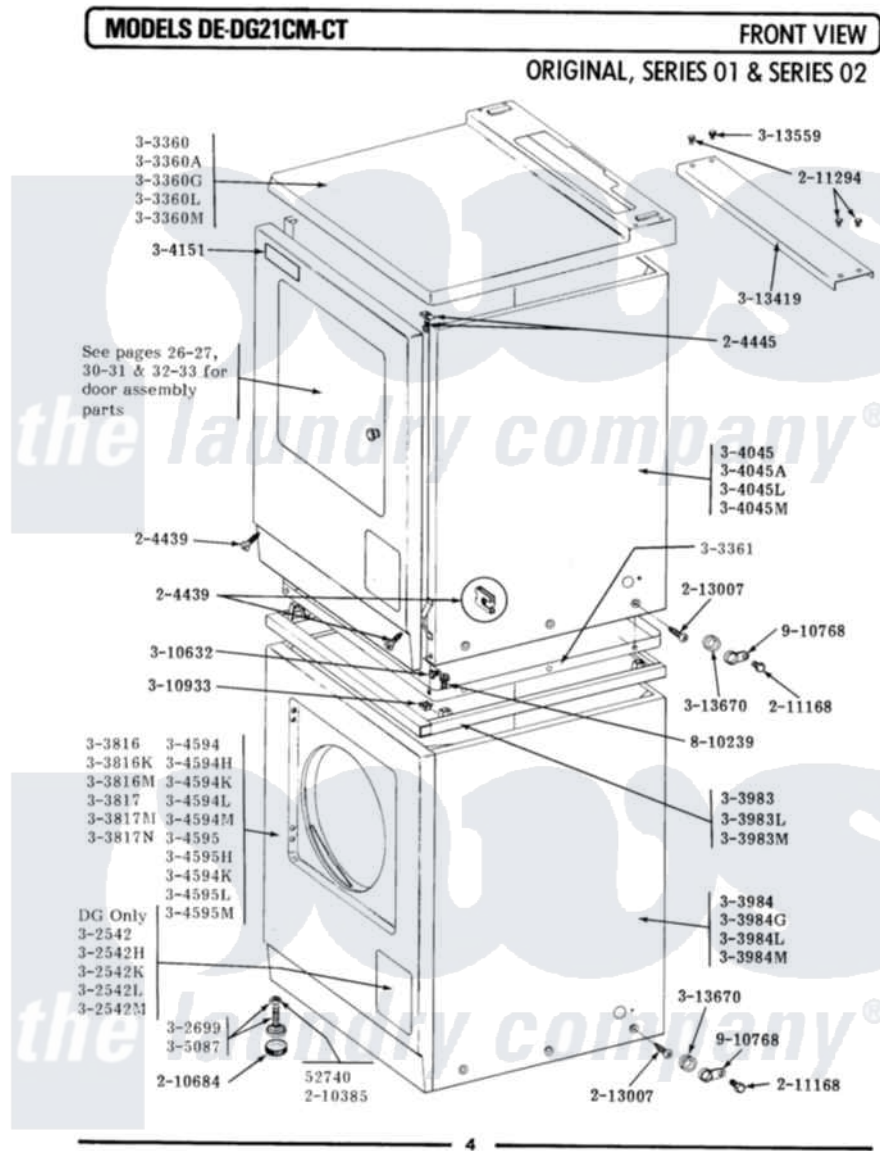

# Maytag DG21CT 01 - FRONT VIEW

Maytag Residential Maytag DG21CT Dryer Parts Parts Diagram 01 - FRONT VIEW

Click on the part number to view part

Item	Original Part Number	Replaced By	Status	Part Description
001	Y052740	<a href="#">62739</a>		Nut, Lock
002	<a href="#">204439</a>			Screw And Fstner Assembly
003	<a href="#">204445</a>			Screw And Fastener Assembly
004	<a href="#">210385</a>			Lock Nut For Adjustable Leg
005	<a href="#">210684</a>			Foot, Adjustable Leg
006	211168	<a href="#">W10139210</a>		Screw, 8-18 X 5/16
007	211294	<a href="#">90767</a>		Screw, 8A X 3/8 HeX Washer Head Tapping
008	<a href="#">213007</a>			Xfor Cabinet See Cabinet, Back
009	NLA		Not Available	ACCESS DOOR (WHITE)
010	Y302699	<a href="#">22003428</a>		Leg, Adjustable
011	NLA		Not Available	TOP COVER-WHITE
012	Y303361		Not Available	BASE ASSY. (UPPER & LOWER)
013	NLA		Not Available	FRONT PANEL-WHITE
014	NLA		Not Available	SPACER ASSM-WHITE

015	NLA		Not Available	CABINET-WHITE
016	304045		Not Available	CABINET-WHITE
017	NLA		Not Available	NAME PLATE ON CONTROL PANEL
018	NLA		Not Available	FRONT PANEL-WHITE
019	Y305087	<a href="#">22003544</a>		Adjustable Leg W/Foot And Nut
020	Y310632	<a href="#">1163839</a>		Screw
021	310933	<a href="#">33002194</a>		Nut, Speed
022	NLA		Not Available	COVER PLATE FOR TOP COVER
023	<a href="#">Y313559</a>			Screw
024	<a href="#">33001303</a>			Grommet, Plate Hole
025	NLA		Not Available	SCREW
026	910768	<a href="#">M0280301</a>		Tie Electr