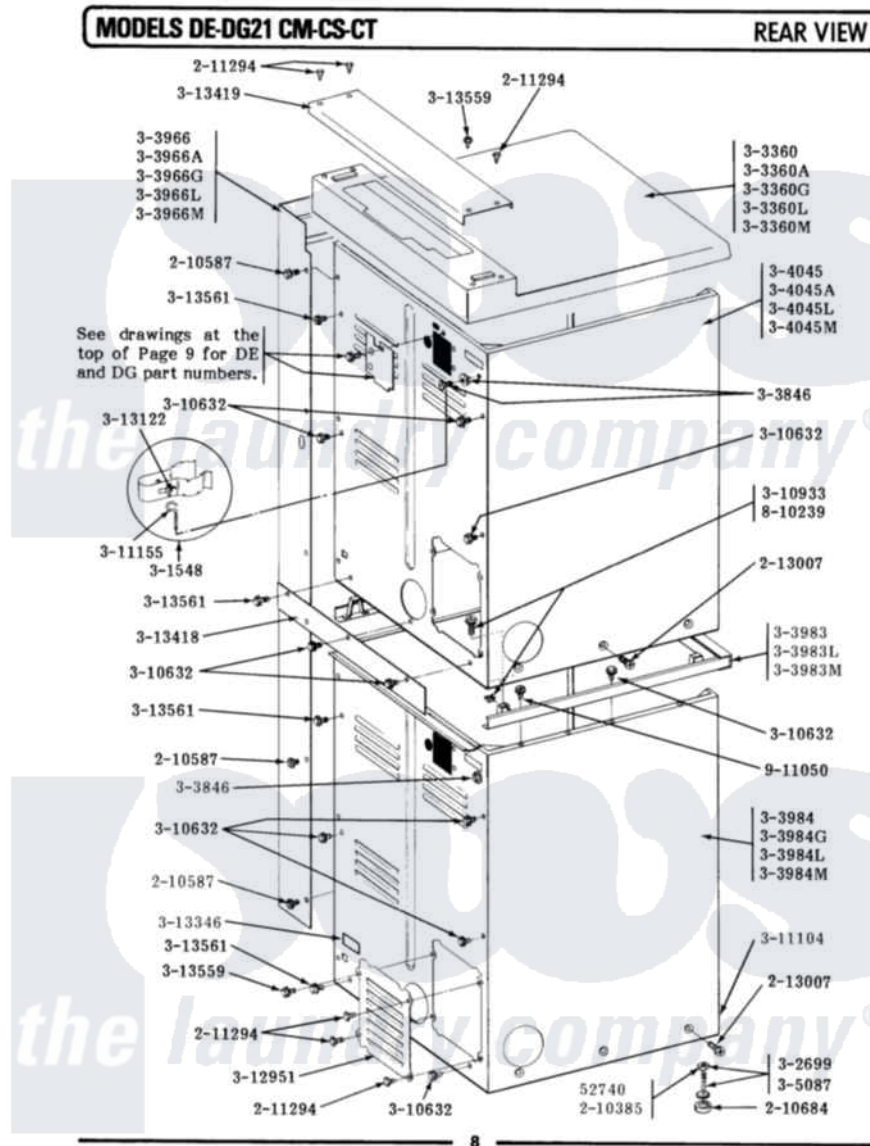

# Maytag DG21CT 02 - REAR VIEW

Maytag Residential Maytag DG21CT Dryer Parts Parts Diagram 02 - REAR VIEW

Click on the part number to view part

Item	Original Part Number	Replaced By	Status	Part Description
001	Y052740	<a href="#">62739</a>		Nut, Lock
002	<a href="#">210385</a>			Lock Nut For Adjustable Leg
003	<a href="#">210684</a>			Foot, Adjustable Leg
004	NLA		Not Available	SCREW
005	211294	<a href="#">90767</a>		Screw, 8A X 3/8 HeX Washer Head Tapping
006	<a href="#">211881</a>			Grommet, Cord Part Not Used-Gas Models Only
007	<a href="#">213007</a>			Xfor Cabinet See Cabinet, Back
008	<a href="#">301548</a>			Clamp, Ground Wire
009	302521		Not Available	CORD, POWER PART NOT USED-GAS MODELS ONLY
010	Y302699	<a href="#">22003428</a>		Leg, Adjustable
011	NLA		Not Available	TOP COVER-WHITE
012	NLA		Not Available	SCREW & WASHER ASSY.
013	NLA		Not Available	CONTROL SHROUD-WHITE
014	NLA		Not Available	SPACER ASSM-WHITE

015	NLA		Not Available	CABINET-WHITE
016	304045		Not Available	CABINET-WHITE
017	Y305087	<a href="#">22003544</a>		Adjustable Leg W/Foot And Nut
018	Y310632	<a href="#">1163839</a>		Screw
019	310933	<a href="#">33002194</a>		Nut, Speed
020	NLA		Not Available	HARNESS CLIP
021	<a href="#">311155</a>			Ground Wire And Clamp
022	<a href="#">Y311270</a>			Washer, Terminal Block
023	Y311423	<a href="#">489483</a>		Screw 10-32 X 1/2
024	311484	<a href="#">112432</a>		Nut
025	<a href="#">Y312184</a>			Strap, Grounding
026	Y312209	<a href="#">W10001200</a>		Screw
027	Y312905		Not Available	COVER, TERMINAL
028	Y312951		Not Available	ACCESS COVER, BACK
029	<a href="#">313122</a>			Screw - Baffle To Tumbler
030	NLA		Not Available	FILLER STRIP
031	NLA		Not Available	COVER PLATE FOR TOP COVER
032	<a href="#">Y313559</a>			Screw
033	<a href="#">Y313561</a>			Screw----NA
034	NLA		Not Available	SCREW
035	911050	<a href="#">4312464</a>		Screw