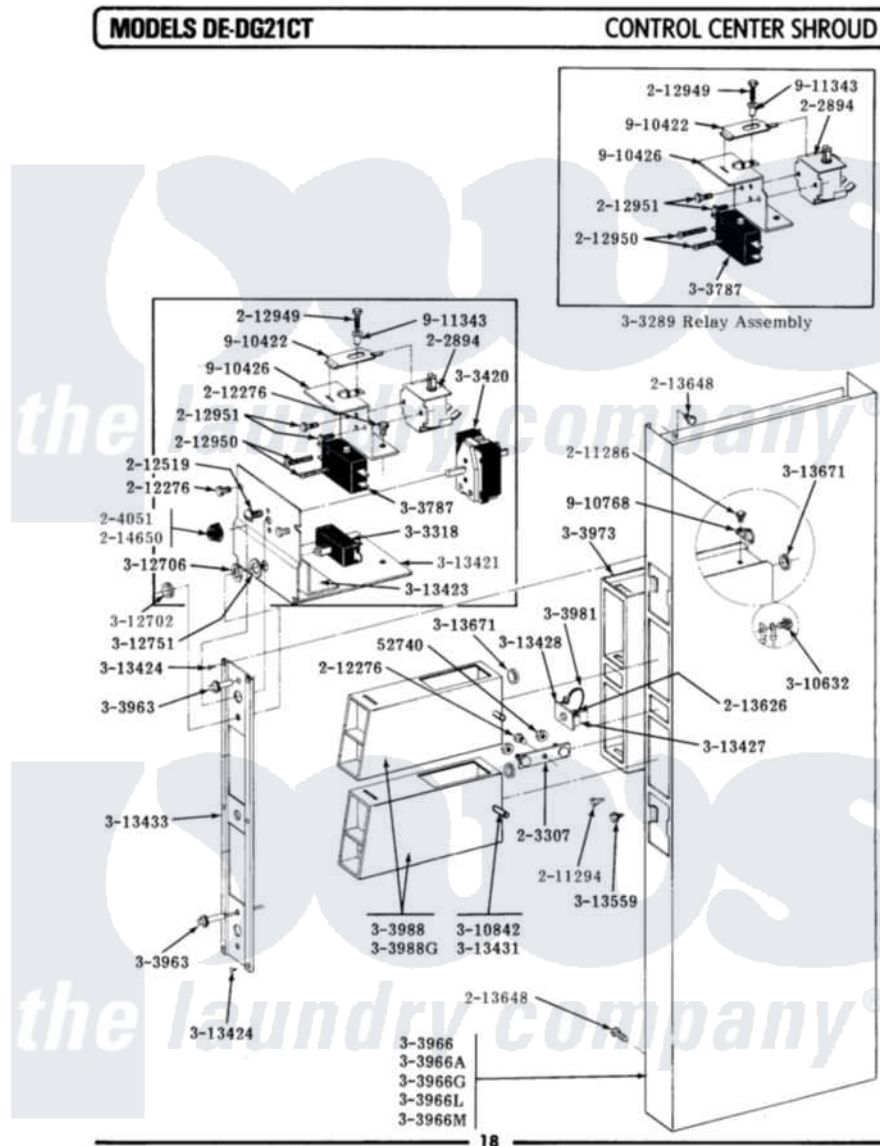

# Maytag DG21CT 03 - CONTROL CENTER SHROUD

Maytag Residential Maytag DG21CT Dryer Parts Parts Diagram 03 - CONTROL CENTER SHROUD  
 Click on the part number to view part

Item	Original Part Number	Replaced By	Status	Part Description
001	Y052740	<a href="#">62739</a>		Nut, Lock
002	<a href="#">202894</a>			Solenoid For Relay Assembly
003	NLA		Not Available	MTG. STRAP----NA
004	204051	<a href="#">22204051</a>		Knob
005	NLA		Not Available	SCREW, HEX HD No.8 X 1/2 INCH
006	211294	<a href="#">90767</a>		Screw, 8A X 3/8 HeX Washer Head Tapping
007	212276	<a href="#">W10116760</a>		Screw
008	212519	<a href="#">488234</a>		Screw 8-32 X 1/4
009	212949	<a href="#">22001866</a>		Screw, Relay
010	212950	<a href="#">M0227520</a>		Screw-Tc No.6-32 X 13/16", Preform SwiTch
011	<a href="#">212951</a>			Screw, No.6-32 X 1/4 Inch
012	NLA		Not Available	SPRING WASHER FOR LOCK
013	213648	<a href="#">98165</a>		Screw
014	<a href="#">214650</a>			Screw For 2-4051 Knob