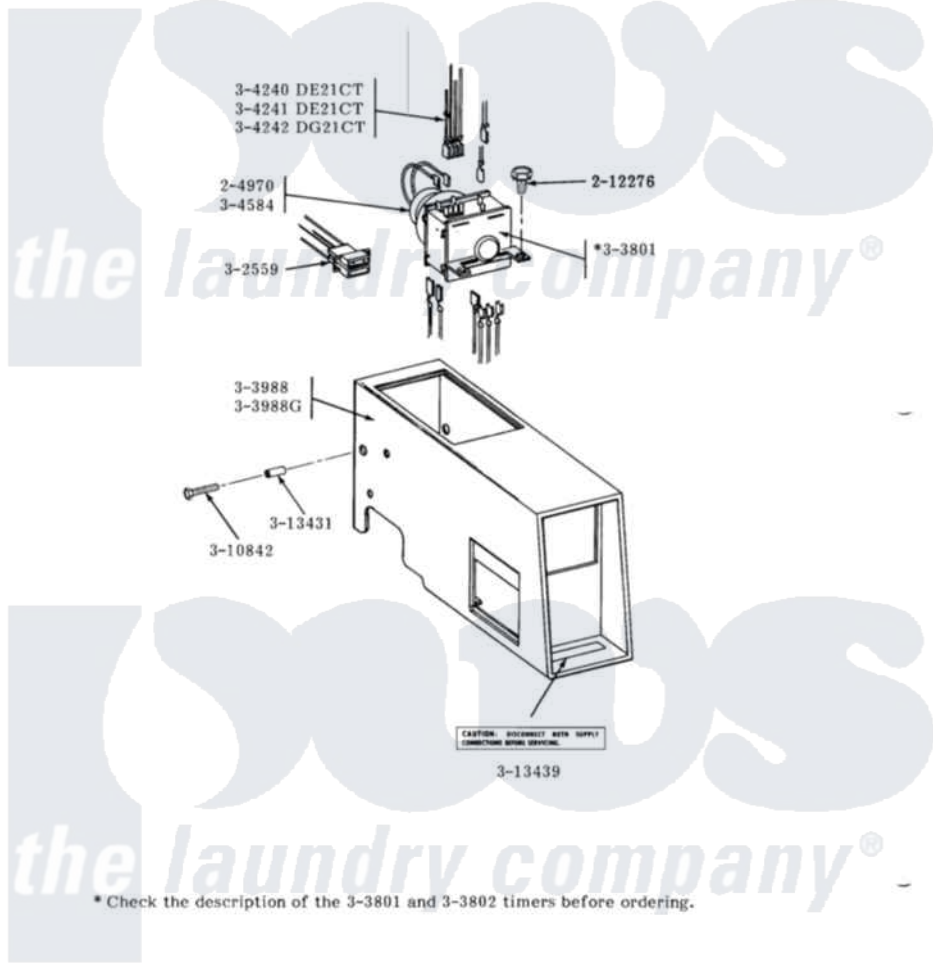

MODELS DE-DG21CT CT CONTROL CENTER

Maytag Residential Maytag DG21CT Dryer Parts Parts Diagram 04 - CONTROL CENTER
 Click on the part number to view part

Item	Original Part Number	Replaced By	Status	Part Description
001	204970			Timer Motor 120-60 RPR
002	212276	W10116760		Screw
003	Y302559		Not Available	HARNES FOR TIMER
004	Y303801		Not Available	TIMER WITH KNOB AND PIN
005	NLA		Not Available	OUTER CASE-WHITE
006	NLA		Not Available	WIRE HARNESS-UPPER
007	NLA		Not Available	TIMER MOTOR
008	Y310842	8182296		Screw, Agitator
009	NLA		Not Available	SPACER FOR VAULT
010	Y313439		Not Available	INSTRUCTION LABEL