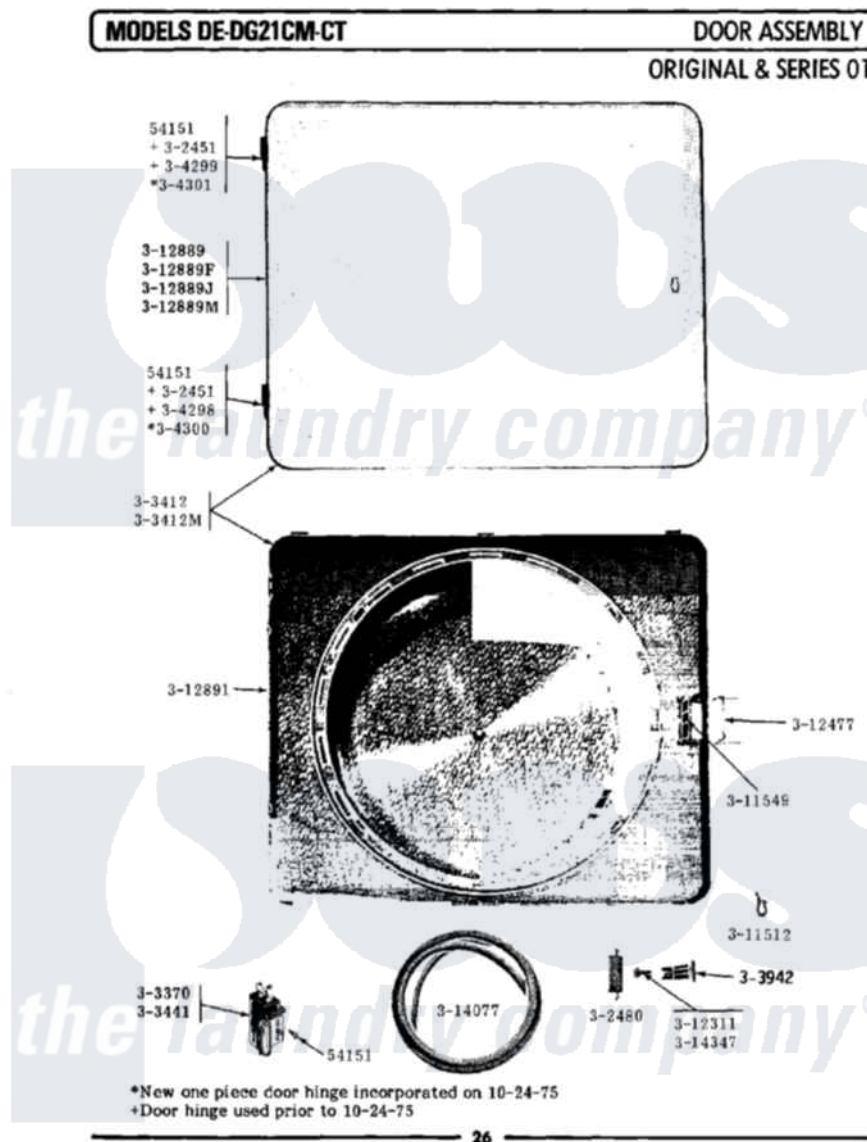

Maytag DG21CT 06 - DOOR ASSEMBLY

Maytag Residential Maytag DG21CT Dryer Parts Parts Diagram 06 - DOOR ASSEMBLY
 Click on the part number to view part

Item	Original Part Number	Replaced By	Status	Part Description
001	NLA		Not Available	SCREW, No.4-40 X 1/4
002	NLA		Not Available	HINGE ASSEMBLY---N
003	NLA		Not Available	LATCH
004	Y303370			Door Switch
005	NLA		Not Available	DOOR COMPLETE-WHITE
006	Y304298			Hinge - Lower
007	NLA		Not Available	HINGE - UPPER
008	NLA		Not Available	HINGE - LOWER
009	NLA		Not Available	HINGE - UPPER
010	NLA		Not Available	KNOB AND SCREW
011	NLA		Not Available	FASTENER
012	NLA		Not Available	WIRE CLIP
013	NLA		Not Available	SCREW---NA
014	NLA		Not Available	MAGNETIC LATCH RETAINER
015	NLA		Not Available	DOOR PANEL-WHITE
016	Y312891		Not Available	DOOR LINER - INNER HALF

017 [314077](#)

Door Seal

018 NLA

Not Available

SCREW FOR DOOR KNOB---
NA