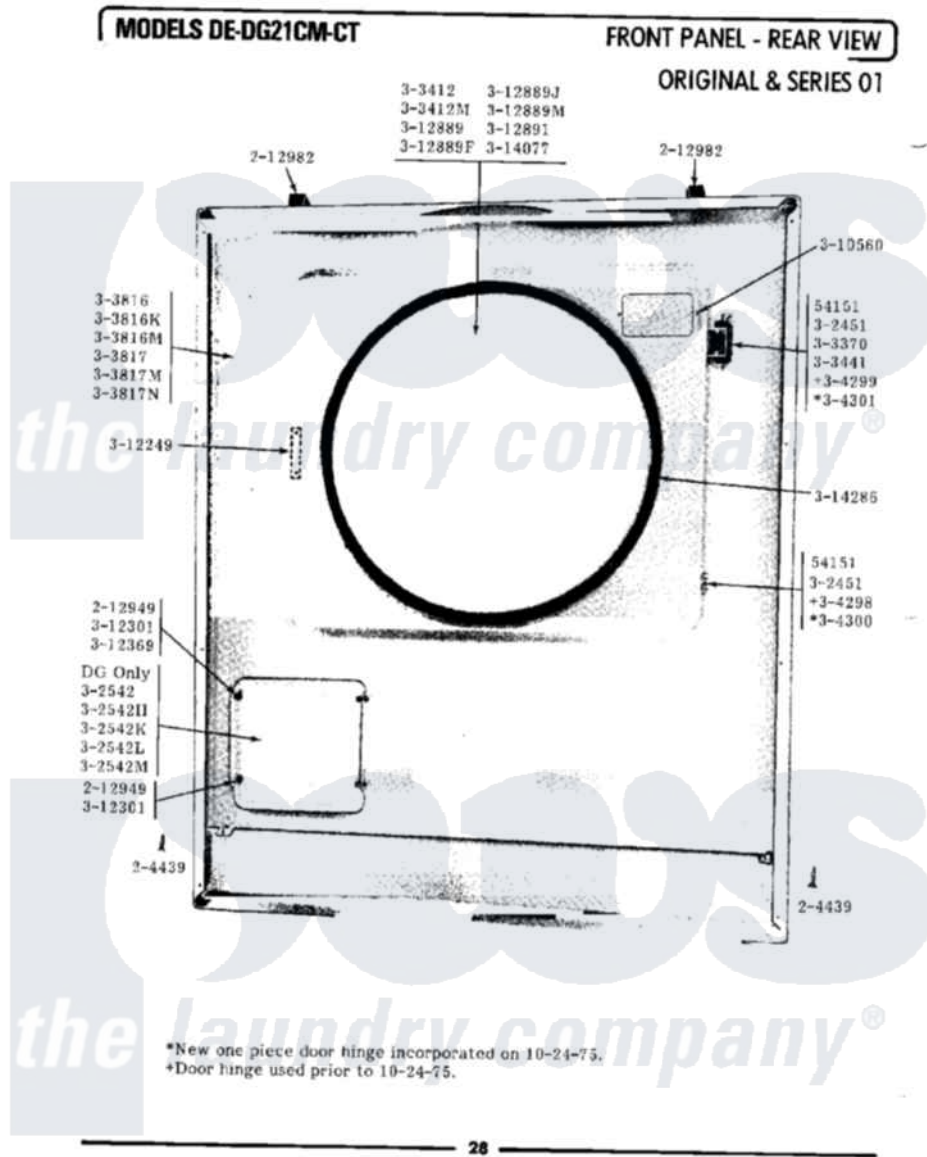

Maytag DG21CT 07 - FRONT PANEL-REAR VIEW

Maytag [Residential Maytag DG21CT Dryer Parts](#) Parts Diagram 07 - FRONT PANEL-REAR VIEW
 Click on the part number to view part

Item	Original Part Number	Replaced By	Status	Part Description
001	NLA		Not Available	SCREW, No.4-40 X 1/4
002	204439			Screw And Fstner Assembly
003	212949	22001866		Screw, Relay
004	212982	22001650		Fastener, Spring
005	NLA		Not Available	HINGE ASSEMBLY----N
006	NLA		Not Available	ACCESS DOOR (WHITE)
007	NLA		Not Available	FRONT PANEL-WHITE
008	Y304298			Hinge - Lower
009	NLA		Not Available	HINGE - UPPER
010	NLA		Not Available	HINGE - LOWER
011	NLA		Not Available	HINGE - UPPER
012	310560	74004005		Screw, 6-32 X 5/16"
013	NLA		Not Available	STRIKE PLATE
014	NLA		Not Available	BUSHING FOR ACCESS STUD
015	312369			Sleeve, Access Panel Stud Part Not Used

016	NLA	Not Available	DOOR PANEL-WHITE
017	Y312891	Not Available	DOOR LINER - INNER HALF
018	Y313340		LABEL, LINT SCREEN INSTRUCTION
019	Y313927		INSTRUCTION LABEL
020	314077		Door Seal
021	NLA	Not Available	GAS IGNITION LABEL
022	314286		Seal For Front Panel