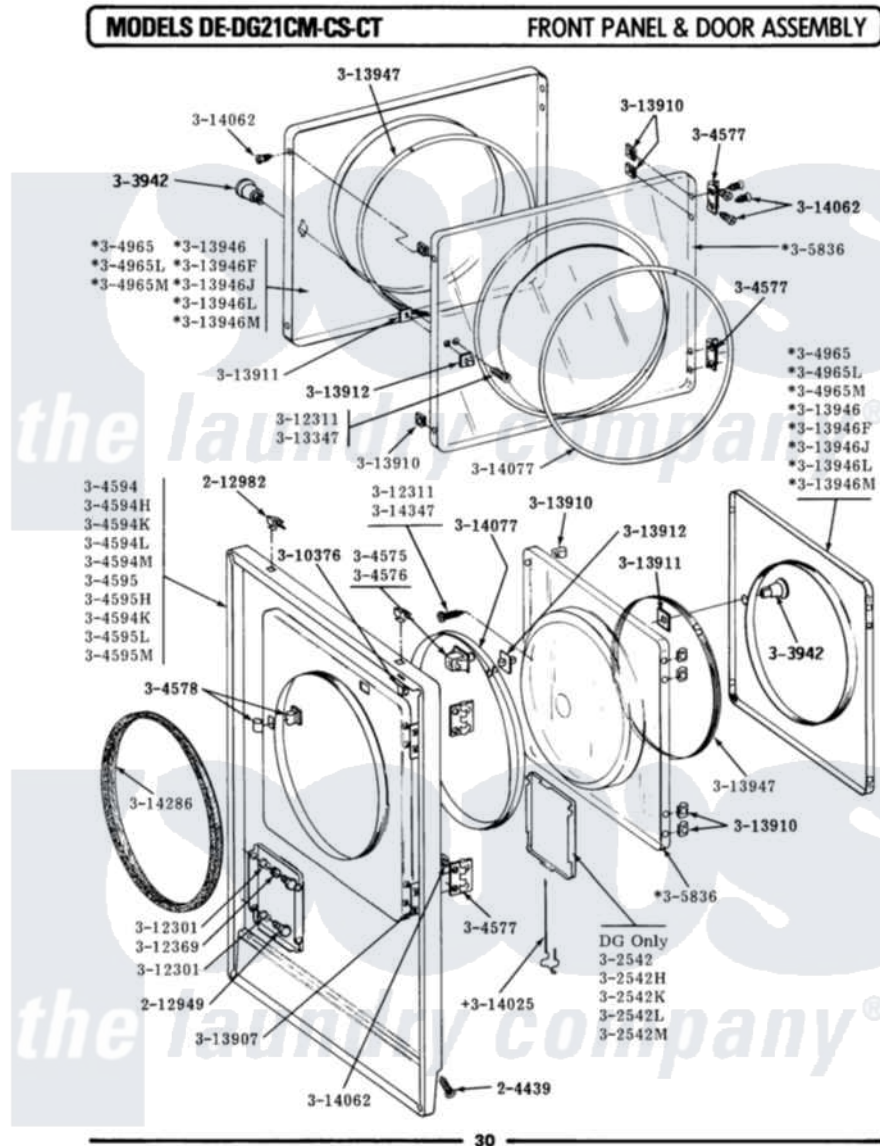

Maytag DG21CT 08 - FRONT PANEL & DOOR ASSEMBLY

Maytag Residential Maytag DG21CT Dryer Parts Parts Diagram 08 - FRONT PANEL & DOOR ASSEMBLY
 Click on the part number to view part

Item	Original Part Number	Replaced By	Status	Part Description
001	204439			Screw And Fstner Assembly
002	212949	22001866		Screw, Relay
003	212982	22001650		Fastener, Spring
004	NLA		Not Available	ACCESS DOOR (WHITE)
005	Y304575	W10169313		Switch-Dor
006	Y304577	33001230		Hinge, Door
007	Y304578	LA-1003		Door Catch Kit
008	NLA		Not Available	FRONT PANEL-WHITE
009	304965			Door Complete-White
010	NLA		Not Available	INNER DOOR WITH KNOB & SCRE
011	NLA		Not Available	KNOB AND SCREW
012	Y310376			Clip, Door Switch Harness
013	NLA		Not Available	BUSHING FOR ACCESS STUD
014	NLA		Not Available	SCREW----NA
015	312360			Sleeve, Access Panel Stud

015	312909		Part Not Used
016	Y313340		LABEL, LINT SCREEN INSTRUCTION
017	Y313907		Fastener, Twin
018	Y313910		Clip, Door Liner To Outer Panel
019	Y313911		Door Strike Retainer
020	Y313912	306436	Door Latch Kit--W
021	Y313927		INSTRUCTION LABEL
022	Y313946	Not Available	DOOR PANEL-WHITE
023	Y313947		Gasket For Window
024	Y314025		Latch For Access Door
025	Y314062		Screw, Door Hinge And Panel
026	314077		Door Seal
027	NLA	Not Available	GAS IGNITION LABEL
028	314286		Seal For Front Panel
029	NLA	Not Available	SCREW FOR DOOR KNOB---NA