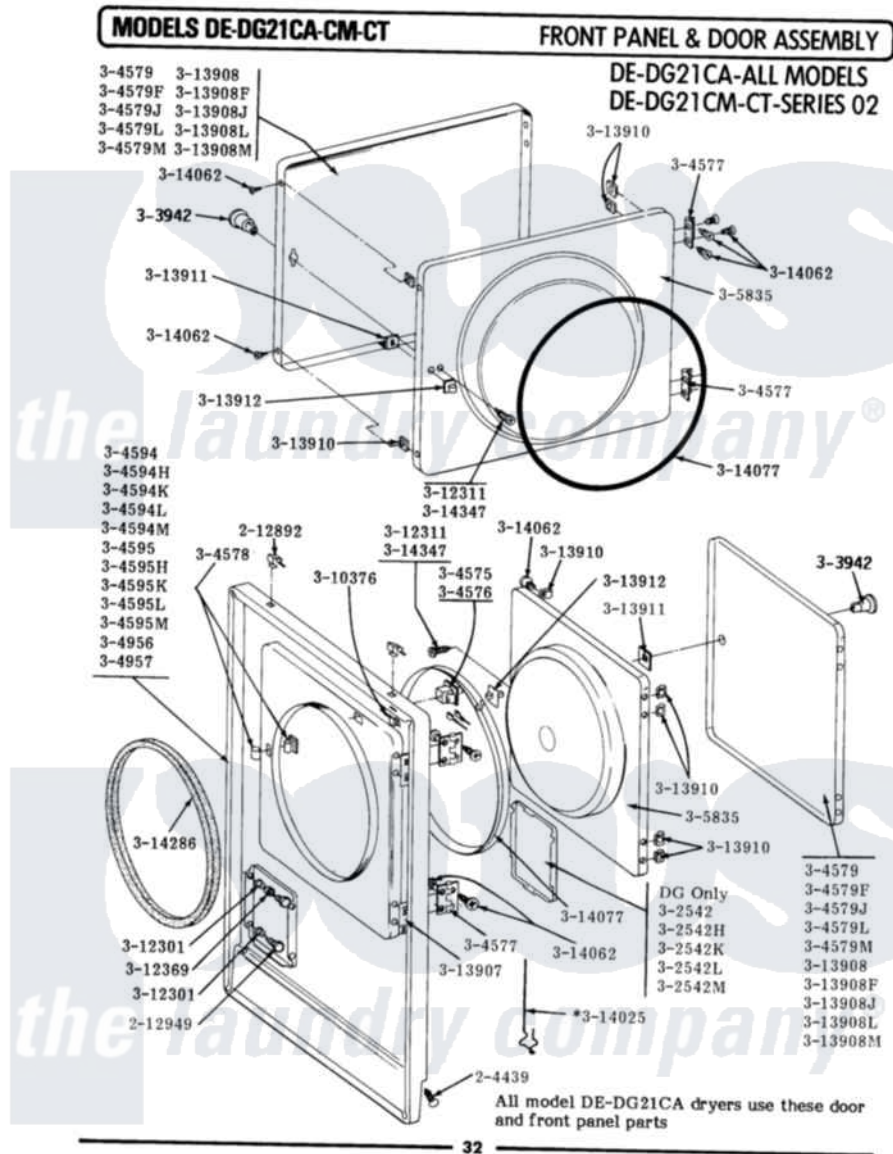

Maytag DG21CT 09 - FRONT PANEL & DOOR ASSY (SERIES 02)

Maytag Residential Maytag DG21CT Dryer Parts Parts Diagram 09 - FRONT PANEL & DOOR ASSY (SERIES 02)
Click on the part number to view part

Item	Original Part Number	Replaced By	Status	Part Description
001	204439			Screw And Fstner Assembly
002	212949	22001866		Screw, Relay
003	212982	22001650		Fastener, Spring
004	NLA		Not Available	ACCESS DOOR (WHITE)
005	Y304576	W10169313		Switch-Dor
006	Y304577	33001230		Hinge, Door
007	Y304578	LA-1003		Door Catch Kit
008	Y304579			DOOR (WHT)
009	NLA		Not Available	FRONT PANEL-WHITE
010	NLA		Not Available	FRONT PANEL - DG MODELS
011	NLA		Not Available	INNER DOOR WITH KNOB & SCRE
012	NLA		Not Available	KNOB AND SCREW
013	Y310376			Clip, Door Switch Harness
014	NLA		Not Available	BUSHING FOR ACCESS STUD

015	NLA	Not Available	SCREW---NA
016	312369		Sleeve, Access Panel Stud Part Not Used
017	Y313340		LABEL, LINT SCREEN INSTRUCTION
018	Y313907		Fastener, Twin
019	Y313908		DOOR PANEL-WHITE
020	Y313910		Clip, Door Liner To Outer Panel
021	Y313911		Door Strike Retainer
022	Y313912	306436	Door Latch Kit--W
023	Y313927		INSTRUCTION LABEL
024	Y314025		Latch For Access Door
025	Y314062		Screw, Door Hinge And Panel
026	314077		Door Seal
027	NLA	Not Available	GAS IGNITION LABEL
028	314286		Seal For Front Panel
029	NLA	Not Available	SCREW FOR DOOR KNOB--- NA