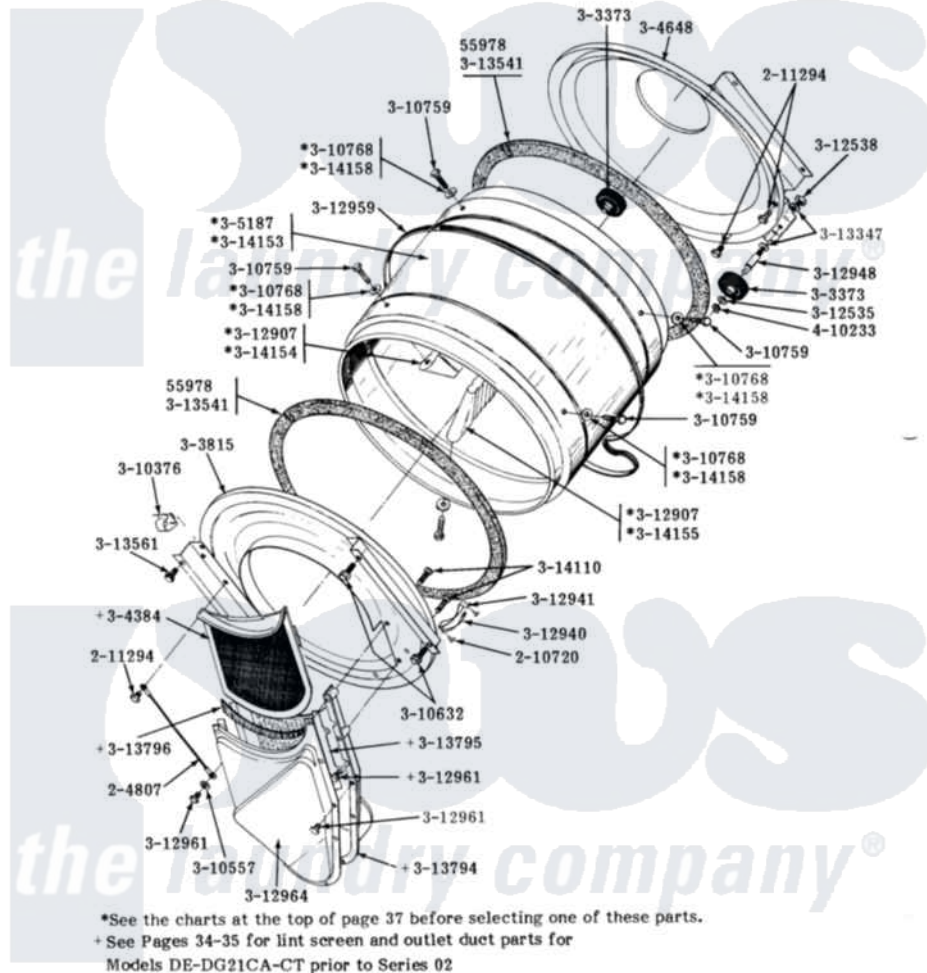

Maytag DG21CT 11 - LINT SCREEN, TUMBLER (FRONT & BACK)

MODELS DE-DG21CA-CM-CS-CT

LINT SCREEN, TUMBLER, TUMBLER FRONT & TUMBLER BACK

Maytag Residential Maytag DG21CT Dryer Parts Parts Diagram 11 - LINT SCREEN, TUMBLER (FRONT & BACK)
 Click on the part number to view part

Item	Original Part Number	Replaced By	Status	Part Description
001	Y053241			Set Screw, Motor Pulley
002	Y055978			Rubber Adhesive, 2 Oz Tube
003	204807			Ground Wire, Supp. Plte To Top Cover
004	210720			Rivet, Bearing To Tumbler Frmt
005	211294	90767		Screw, 8A X 3/8 HeX Washer Head Tapping
006	Y303373	12001541		Drum Roller/Washer Assembly--W
007	Y303815	33001231		Front- Tumbler
008	Y304244			Motor Pulley With Set Screw
009	Y304648	33001106		Back, Tumbler
010	Y305185	6-3051850		Pulley- MO
011	305187		Not Available	TUMBLER W/BAFFLES
012	Y310376			Clip, Door Switch Harness
013	310557			Washer
014	Y310632	1163839		Screw

015	Y310759		Screw, Tumbler Baffles
016	NLA	Not Available	WASHER
017	312535		Washer, Vault Mounting Brk.
018	312538	33001443	Nut, Hex
019	Y312907		Tumbler Baffle
020	312940	306508	Tumbler Bearing Kit ---W
021	312941	306508	Tumbler Bearing Kit ----W
022	Y312948	6-3129480	Shaft- Tumbler
023	Y312959		Poly "V" Belt For Tumbler
024	Y312961	W10116751	Screw
025	Y312964	Not Available	OUTLET DUCT - OUTER HALF
026	Y313347	312535	Washer, Vault Mounting Brk.
027	Y313541	33313541	Seal- Tumbler
028	Y313561		Screw----NA
029	Y313794	Not Available	OUTLET GRID AND DUCT --- S
030	Y314110	33002917	Screw, No.10-16
031	Y314153	Not Available	TUMBLER No.
032	NLA	Not Available	TUMBLER BAFFLE - SHORT
033	314155	33001004	Baffle, Tall
034	314158		Washer, Baffle To Tumbler
035	410233	9703438	Ring-Retrn